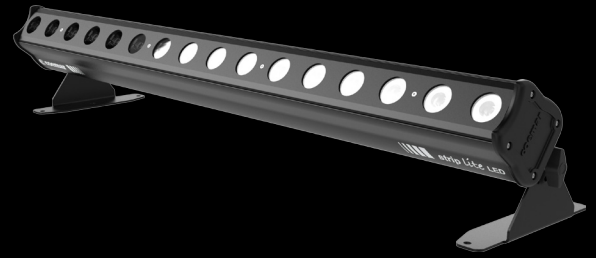

# StripLite Led RGBW

Product code: F003N024L

## KEY FEATURES

- Ideal digital substitute of the analog strip light
- Cosmetic design for high-end installations
- Thick aluminium, long lasting light source in long lasting body
- Variable light projection angle to adapt the application
- No fan, no maintenance, no noise
- Internal/External gel frame for diffusion filters

## SPECIFICATIONS

- RGBW color mixing
- Standard lens 12°/35°
- Electronic dimmer
- Synchronized, random or pulse electronic strobe
- Flicker-free operation with LEDs frequency controlled via DMX from 600 to 19.000 Hz
- IP rating: 20 or 65 (weatherproof)

## PHYSICAL SIZE

- Length: 1010 mm (39.7 in)
- Width: 95 mm (3.7 in)
- Width with optional support: 220 mm (8.7 in)
- Height: 152 mm (5.9 in)
- Height with optional support: 207.4 mm (8.2 in)
- Weight: 7.7 Kg (17.0 lbs)
- Weight with optional support: 8.7 Kg (19.2 lbs)