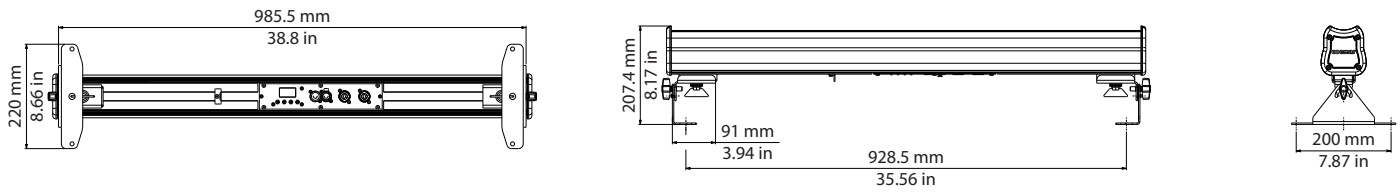

## PHYSICAL SIZE

- Length: 1010 mm (39.7 in)
- Width: 95 mm (3.7 in)
- Width with optional support: 220 mm (8.7 in)
- Height: 152 mm (5.9 in)
- Height with optional support: 207.4 mm (8.2 in)
- Weight: 7.7 Kg (17.0 lbs)
- Weight with optional support: 8.7 Kg (19.2 lbs)

## ELECTRICAL SPECIFICATIONS AND CONNECTIONS

- AC power: 90-250 V, auto-sensing, 50/60 Hz, 2 m (6.6 ft) integral cable without power plug
- In and Out PowerCon connectors
- Max power consumption: 90 W
- Power consumption: 0.43 A at 230 V, 1.11 A at 90 V -  $\cos\phi$  0,9
- DMX data in/out: 5 pin locking XLR

## DRAWING SIZE