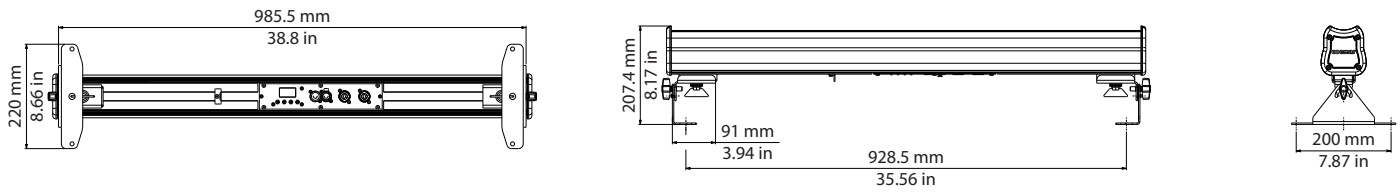

## PHYSICAL SIZE

- Length: 1010 mm (39.7 in)
- Width: 95 mm (3.7 in)
- Width with optional support: 220 mm (8.7 in)
- Height: 152 mm (5.9 in)
- Height with optional support: 207.4 mm (8.2 in)
- Weight: 7.7 Kg (17.0 lbs)
- Weight with optional support: 8.7 Kg (19.2 lbs)

## ELECTRICAL SPECIFICATIONS AND CONNECTIONS

- AC power: 90-250 V, auto sensing, 50/60 Hz, 2 m (6.6 ft) integral cable without power plug
- In and Out PowerCon connectors
- Power consumption: 0.43 A at 230 V, 1.11 A at 90 V -  $\cos\phi$  0,9
- DMX data in/out: 5 pin locking XLR

## DRAWING SIZE