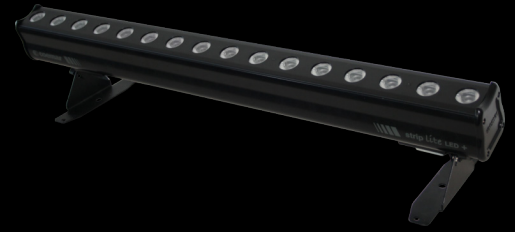

# StripLite Led RGBW

Product code: F003N024L

## KEY FEATURES

- Ideal digital substitute of the analog strip light
- Cosmetic design for high-end installations
- Thick aluminium, long lasting light source in long lasting body
- Variable light projection angle to adapt the application
- No fan, no maintenance, no noise
- ETL approved
- Internal/External gel fram for diffusion filters

## SPECIFICATIONS

- RGBW color mixing
- Standard lens 12°/35°
- Electronic dimmer
- Synchronized, random or pulse electronic strobe
- Flicker-free operation with LEDs frequency controlled via DMX from 600 Hz to 19000 Hz
- ETL approved
- Weatherproof rating IP20 or IP65