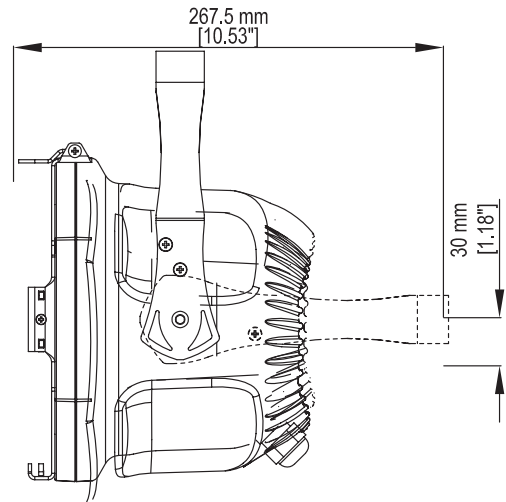

ParLite Led White 3200 K - Drawing Size

DMX Chart 6 Channels	
channel	effect
1	Master dimmer
2	Channel 1 / Speed
3	Channel 2 / Pause
4	Channel 3
5	Strobe effect
6	Automated functions