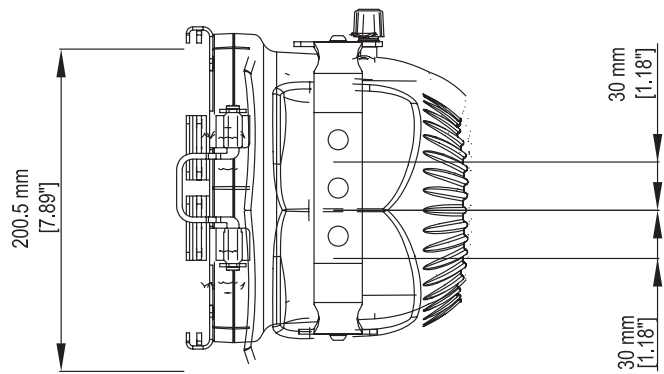

ParLite Led White 3200 K - Drawing Size

DMX Chart 6 Channels	
channel	effect
1	Master dimmer
2	Channel 1 / Speed
3	Channel 2 / Pause
4	Channel 3
5	Strobe effect
6	Automated functions