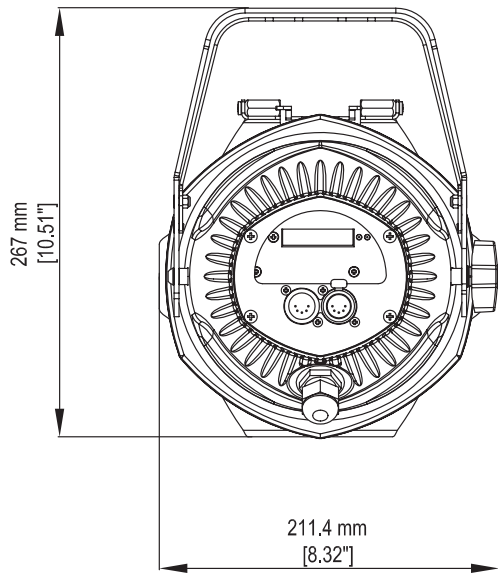

ParLite Led White 3200 K - Drawing Size

DMX Chart 6 Channels	
channel	effect
1	Master dimmer
2	Channel 1 / Speed
3	Channel 2 / Pause
4	Channel 3
5	Strobe effect
6	Automated functions