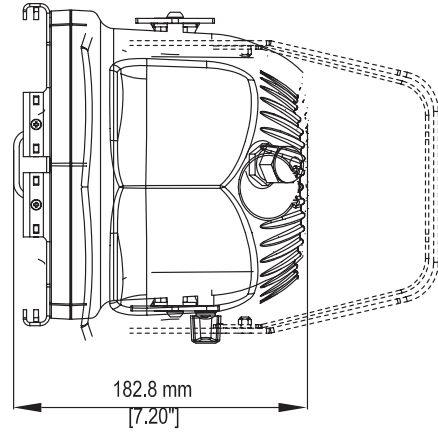

ParLite Led White 3200 K - Drawing Size

DMX Chart 6 Channels	
channel	effect
1	Master dimmer
2	Channel 1 / Speed
3	Channel 2 / Pause
4	Channel 3
5	Strobe effect
6	Automated functions