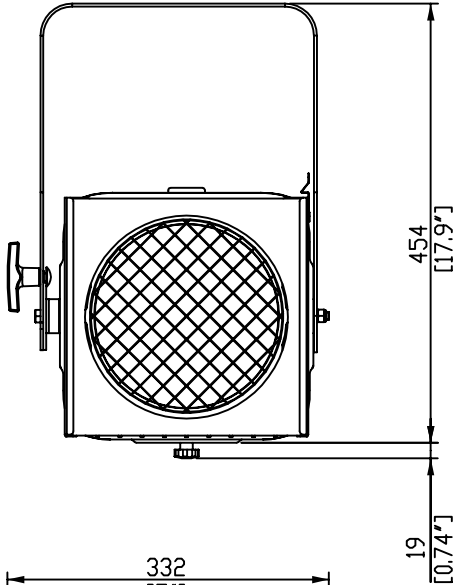

Proportional zoom: 5° - 65°

Color frame

PHYSICAL SIZE

Length: 527 mm (20.0 in)

Width: 332 mm (13.0 in)

Height: 260 mm (20.2 in)

Height, with bracket: 469 mm (18.0 in)

Weight: 12.7 Kg (16.3 lbs)

LIGHT SOURCE

Type: halogen lamp 2000 W, 230/240 V

Socket: GY 16

ACCESSORIES

4-leaf barndoor (#4203)

Lamp 2000 W, 230 V (#105020)

progressive min zoom - zoom minimo progressivo

distanza distance (mt)	5	10	15	20	25	30	35	40	45	50	Resa luminosa (lux) Light output (lux)
zoom min.	10692	2673	1118	668	428	297	218	167	132	107	

1/2 PEAK ANGLE 5°
1/10 PEAK ANGLE 8°

progressive max zoom - zoom massimo progressivo

distanza distance (mt)	5	10	15	20	25	30	35	40	45	50	Resa luminosa (lux) Light output (lux)
zoom max.	828	207	92	52	33	23	17	13	10	8	

1/2 PEAK ANGLE 57°
1/10 PEAK ANGLE 65°

Coemar Lighting S.r.l.

Via Carpenedolo, 90
46043 Castiglione delle Stiviere
Mantova - Italy
ph. +39 0376 1514412
fax +39 0376 1514380

www.coemar.com
info@coemar.com