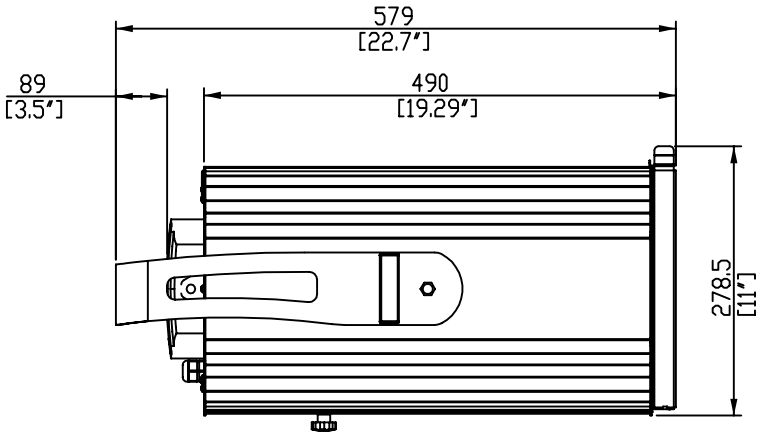

Proportional zoom: 5° - 65°

Color frame

PHYSICAL SIZE

Length: 527 mm (20.0 in)

Width: 332 mm (13.0 in)

Height: 260 mm (20.2 in)

Height, with bracket: 469 mm (18.0 in)

Weight: 12.7 Kg (16.3 lbs)

LIGHT SOURCE

Type: halogen lamp 2000 W, 230/240 V

Socket: GY 16

ACCESSORIES

4-leaf barndoor (#4203)

Lamp 2000 W, 230 V (#105020)

progressive min zoom - zoom minimo progressivo

distanza distance (mt)	5	10	15	20	25	30	35	40	45	50	Resa luminosa (lux) Light output (lux)
zoom min.	10692	2673	1118	668	428	297	218	167	132	107	

1/2 PEAK ANGLE 5°
1/10 PEAK ANGLE 8°

progressive max zoom - zoom massimo progressivo

distanza distance (mt)	5	10	15	20	25	30	35	40	45	50	Resa luminosa (lux) Light output (lux)
zoom max.	828	207	92	52	33	23	17	13	10	8	

1/2 PEAK ANGLE 57°
1/10 PEAK ANGLE 65°

Coemar Lighting S.r.l.

Via Carpenedolo, 90
46043 Castiglione delle Stiviere
Mantova - Italy
ph. +39 0376 1514412
fax +39 0376 1514380

www.coemar.com
info@coemar.com