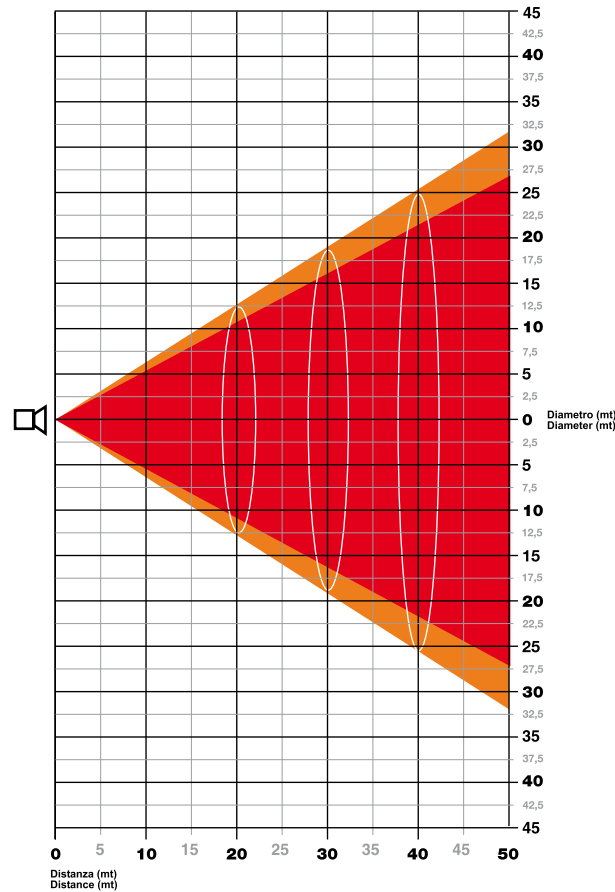

Proportional zoom: 5° - 65°

Color frame

PHYSICAL SIZE

Length: 527 mm (20.0 in)

Width: 332 mm (13.0 in)

Height: 260 mm (20.2 in)

Height, with bracket: 469 mm (18.0 in)

Weight: 12.7 Kg (16.3 lbs)

LIGHT SOURCE

Type: halogen lamp 2000 W, 230/240 V

Socket: GY 16

ACCESSORIES

4-leaf barndoor (#4203)

Lamp 2000 W, 230 V (#105020)

progressive min zoom - zoom minimo progressivo

distanza distance (mt)	5	10	15	20	25	30	35	40	45	50	Resa luminosa (lux) Light output (lux)
zoom min.	10692	2673	1118	668	428	297	218	167	132	107	

1/2 PEAK ANGLE 5°
1/10 PEAK ANGLE 8°

progressive max zoom - zoom massimo progressivo

distanza distance (mt)	5	10	15	20	25	30	35	40	45	50	Resa luminosa (lux) Light output (lux)
zoom max.	828	207	92	52	33	23	17	13	10	8	