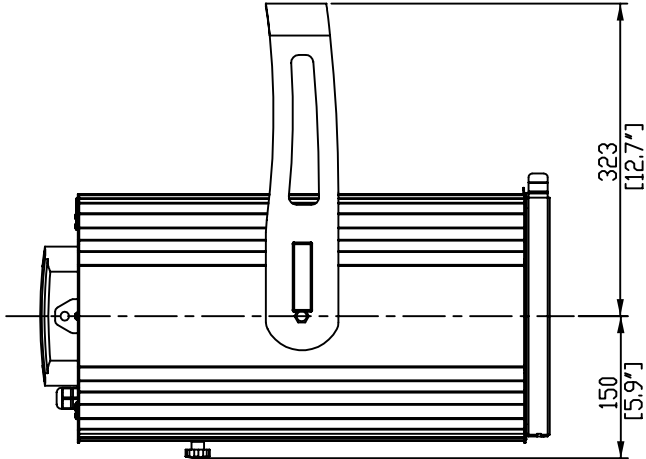

Proportional zoom: 5° - 65°

Color frame

PHYSICAL SIZE

Length: 527 mm (20.0 in)

Width: 332 mm (13.0 in)

Height: 260 mm (20.2 in)

Height, with bracket: 469 mm (18.0 in)

Weight: 12.7 Kg (16.3 lbs)

LIGHT SOURCE

Type: halogen lamp 2000 W, 230/240 V

Socket: GY 16

ACCESSORIES

4-leaf barndoor (#4203)

Lamp 2000 W, 230 V (#105020)

progressive min zoom - zoom minimo progressivo

distanza distance (mt)	5	10	15	20	25	30	35	40	45	50	Resa luminosa (lux) Light output (lux)
zoom min.	10692	2673	1118	668	428	297	218	167	132	107	

1/2 PEAK ANGLE 5°
1/10 PEAK ANGLE 8°

progressive max zoom - zoom massimo progressivo

distanza distance (mt)	5	10	15	20	25	30	35	40	45	50	Resa luminosa (lux) Light output (lux)
zoom max.	828	207	92	52	33	23	17	13	10	8	

1/2 PEAK ANGLE 57°
1/10 PEAK ANGLE 65°

Coemar Lighting S.r.l.

Via Carpenedolo, 90
46043 Castiglione delle Stiviere
Mantova - Italy
ph. +39 0376 1514412
fax +39 0376 1514380

www.coemar.com
info@coemar.com