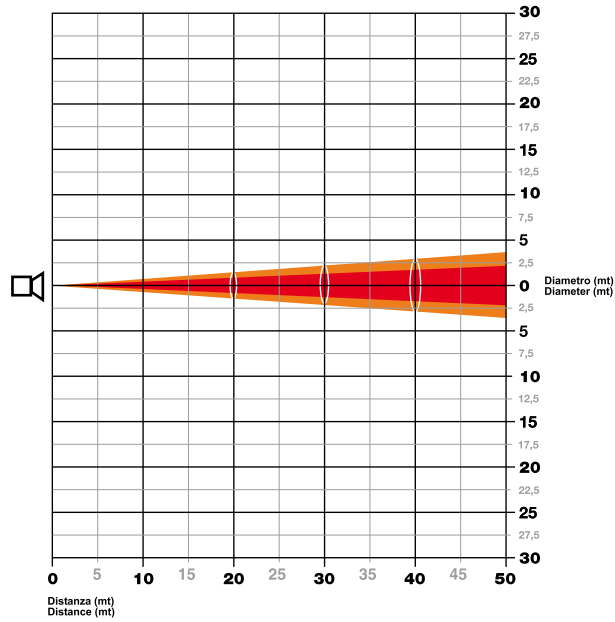

Proportional zoom: 5° - 65°

Color frame

PHYSICAL SIZE

Length: 527 mm (20.0 in)

Width: 332 mm (13.0 in)

Height: 260 mm (20.2 in)

Height, with bracket: 469 mm (18.0 in)

Weight: 12.7 Kg (16.3 lbs)

LIGHT SOURCE

Type: halogen lamp 2000 W, 230/240 V

Socket: GY 16

ACCESSORIES

4-leaf barndoor (#4203)

Lamp 2000 W, 230 V (#105020)

progressive min zoom - zoom minimo progressivo

distanza distance (mt)	5	10	15	20	25	30	35	40	45	50	Resa luminosa (lux) Light output (lux)
zoom min.	10692	2673	1118	668	428	297	218	167	132	107	

1/2 PEAK ANGLE 5°
1/10 PEAK ANGLE 8°

progressive max zoom - zoom massimo progressivo

distanza distance (mt)	5	10	15	20	25	30	35	40	45	50	Resa luminosa (lux) Light output (lux)
zoom max.	828	207	92	52	33	23	17	13	10	8	