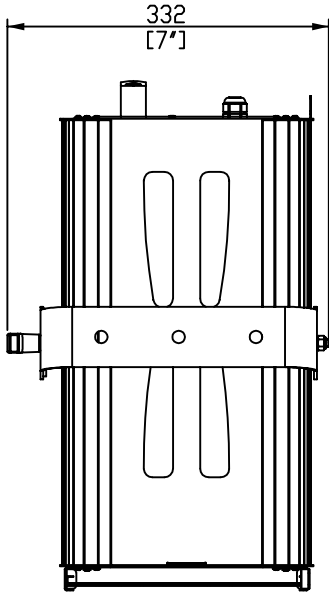

Proportional zoom: 5° - 65°

Color frame

PHYSICAL SIZE

Length: 527 mm (20.0 in)

Width: 332 mm (13.0 in)

Height: 260 mm (20.2 in)

Height, with bracket: 469 mm (18.0 in)

Weight: 12.7 Kg (16.3 lbs)

LIGHT SOURCE

Type: halogen lamp 2000 W, 230/240 V

Socket: GY 16

ACCESSORIES

4-leaf barndoor (#4203)

Lamp 2000 W, 230 V (#105020)

progressive min zoom - zoom minimo progressivo

distanza distance (mt)	5	10	15	20	25	30	35	40	45	50	Resa luminosa (lux) Light output (lux)
zoom min.	10692	2673	1118	668	428	297	218	167	132	107	

1/2 PEAK ANGLE 5°
1/10 PEAK ANGLE 8°

progressive max zoom - zoom massimo progressivo

distanza distance (mt)	5	10	15	20	25	30	35	40	45	50	Resa luminosa (lux) Light output (lux)
zoom max.	828	207	92	52	33	23	17	13	10	8	

1/2 PEAK ANGLE 57°
1/10 PEAK ANGLE 65°

Coemar Lighting S.r.l.

Via Carpenedolo, 90
46043 Castiglione delle Stiviere
Mantova - Italy
ph. +39 0376 1514412
fax +39 0376 1514380

www.coemar.com
info@coemar.com