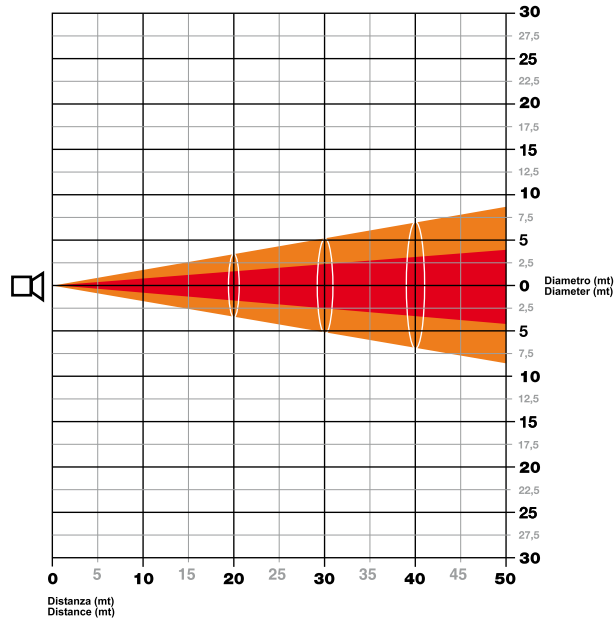

#### PHYSICAL SIZE

Length: 394 mm (15.5 in.)

Width: 281 mm (11.0 in)

Height: 220 mm (8.7 in)

Height, with bracket: 358 mm (14.0 in)

Weight: 6.8 Kg (15.0 lbs)

## progressive min zoom - zoom minimo progressivo

distanza distance (mt)	5	10	15	20	25	30	35	40	45	50	Resa luminosa (lux) Light output (lux)
<b>zoom min.</b>	3960	990	440	248	158	110	81	62	49	40	

**1/2 PEAK ANGLE** 9°  
**1/10 PEAK ANGLE** 18°