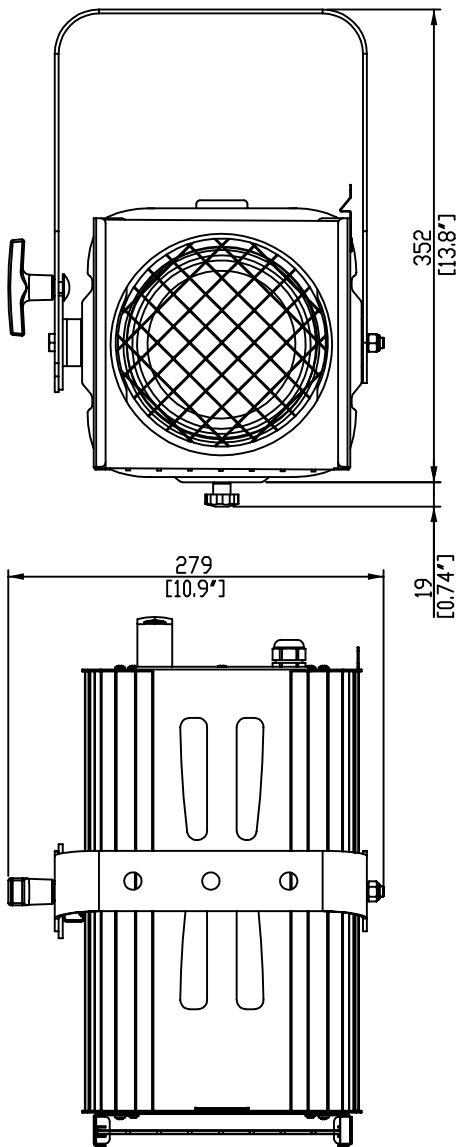

Risalto 650/1000 Fresnel - Drawing Size