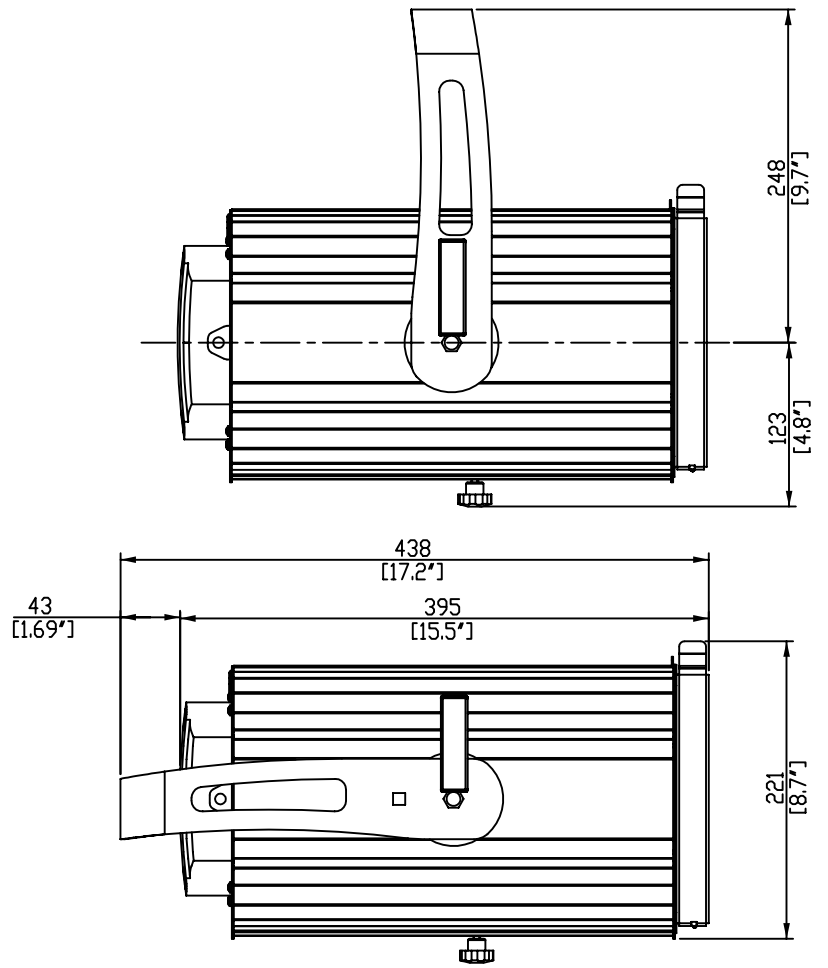

Risalto 650/1000 Fresnel - Drawing Size