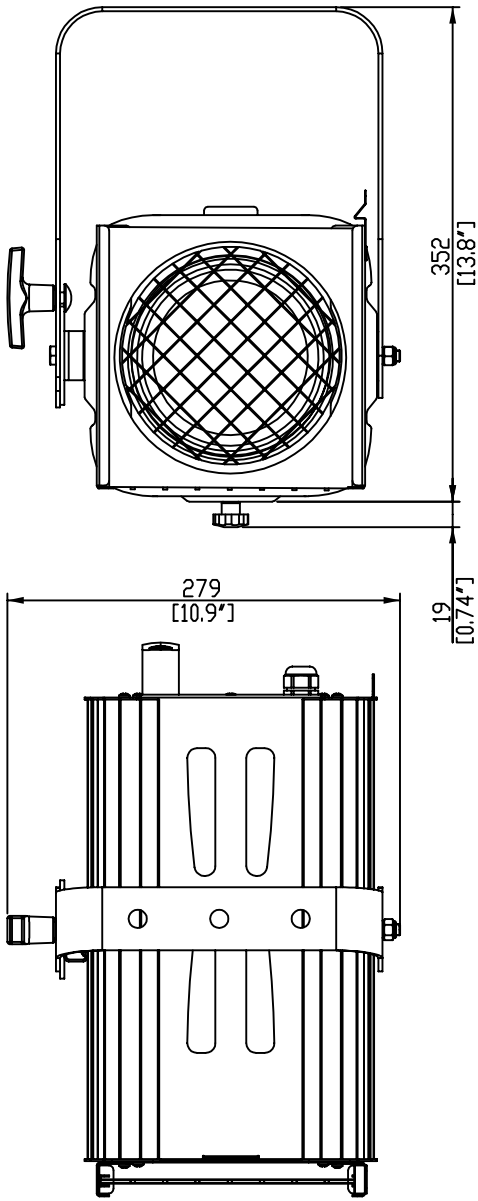

Proportional zoom: 5° - 61°

Color frame

PHYSICAL SIZE

Length: 394 mm (15.5 in.)

Width: 281 mm (11.0 in)

Height: 220 mm (8.7 in)

Height, with bracket: 358 mm (14.0 in)

Weight: 7.4 Kg (16.3 lbs)

LIGHT SOURCE

Type: halogen lamp 650/1000 W, 230/240 V

Socket: GX 9.5

ACCESSORIES

4-leaf barndoor (#4202)

Coemar Lighting S.r.l.

Via Carpenedolo, 90
46043 Castiglione delle Stiviere
Mantova - Italy
ph. +39 0376 1514412
fax +39 0376 1514380