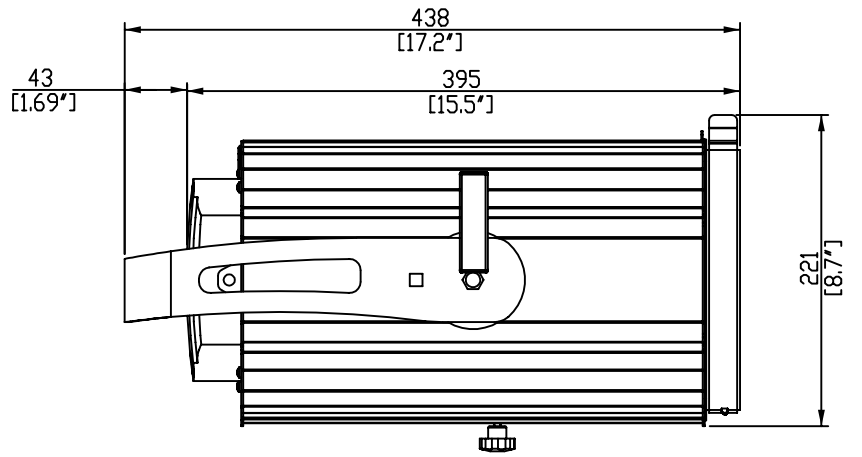

Proportional zoom: 5° - 61°

Color frame

PHYSICAL SIZE

Length: 394 mm (15.5 in.)

Width: 281 mm (11.0 in)

Height: 220 mm (8.7 in)

Height, with bracket: 358 mm (14.0 in)

Weight: 7.4 Kg (16.3 lbs)

LIGHT SOURCE

Type: halogen lamp 650/1000 W, 230/240 V

Socket: GX 9.5

ACCESSORIES

4-leaf barndoor (#4202)

Coemar Lighting S.r.l.

Via Carpenedolo, 90
46043 Castiglione delle Stiviere
Mantova - Italy
ph. +39 0376 1514412
fax +39 0376 1514380