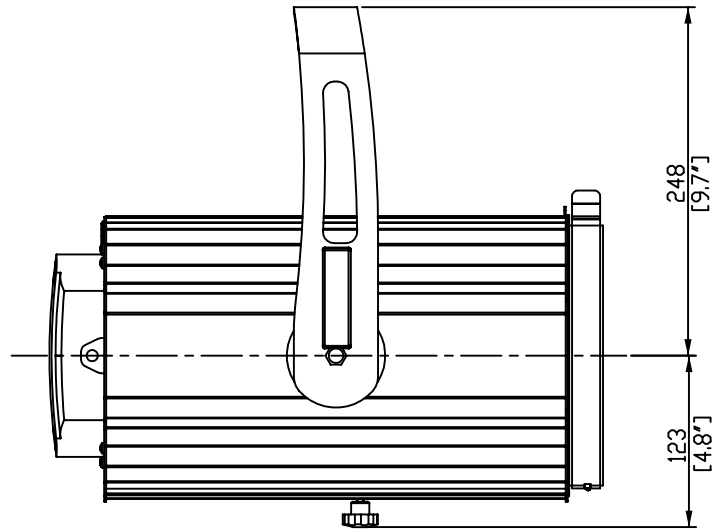

Proportional zoom: 5° - 61°

Color frame

PHYSICAL SIZE

Length: 394 mm (15.5 in.)

Width: 281 mm (11.0 in)

Height: 220 mm (8.7 in)

Height, with bracket: 358 mm (14.0 in)

Weight: 7.4 Kg (16.3 lbs)

LIGHT SOURCE

Type: halogen lamp 650/1000 W, 230/240 V

Socket: GX 9.5

ACCESSORIES

4-leaf barndoor (#4202)

Coemar Lighting S.r.l.

Via Carpenedolo, 90
46043 Castiglione delle Stiviere
Mantova - Italy
ph. +39 0376 1514412
fax +39 0376 1514380