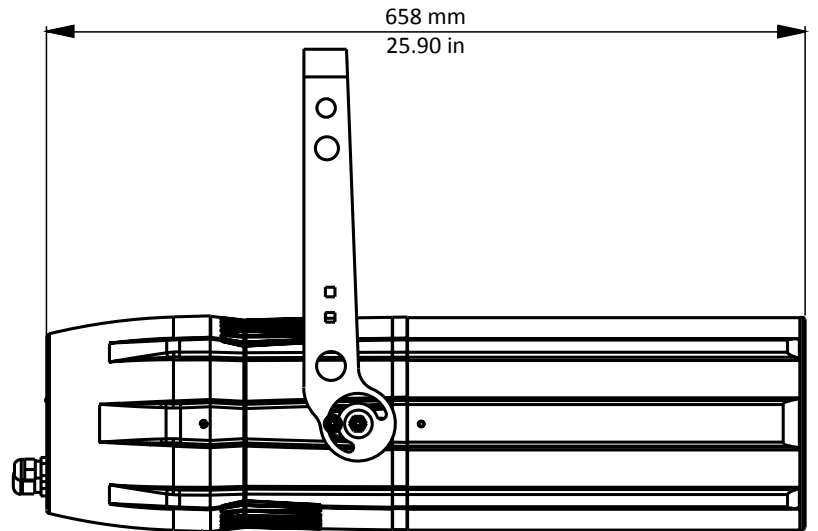

DMX Chart 5 Channels	
channel	effect
1	Master dimmer
2	Spare channel
3	Dimmer fine
4	Strobe
5	Special functions

DMX Chart 1 Channels	
channel	effect
1	Master dimmer