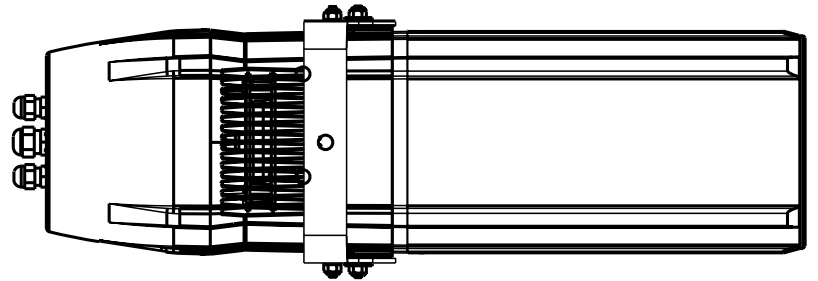

DMX Chart 5 Channels	
channel	effect
1	Master dimmer
2	Spare channel
3	Dimmer fine
4	Strobe
5	Special functions

DMX Chart 1 Channels	
channel	effect
1	Master dimmer