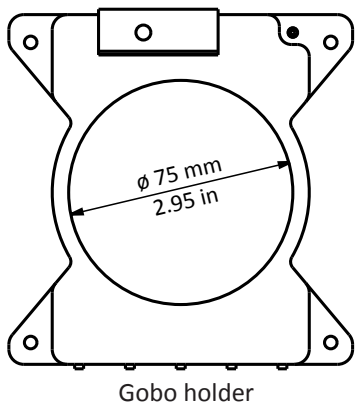

Profile zoom 14° - 35°

PHYSICAL SIZE

Length: 658 mm (25.9 in)

Width: 252.6 mm (9.94 in)

Height: 248 mm (7.0 in)

Height with bracket: 405 mm (15.94 in)

Weight: 16.0 Kg (35.2 lbs)

LIGHT SOURCE

RDM

ELECTRICAL SPECIFICATIONS/CONNECTIONS

AC power: 90-230V, auto sensing, 50/60 Hz

Internal cable without power plug

Power consumption: 1 A at 230 V, 2.6 A at 90 V - $\cos\phi$ 0,9

DMX data in/out: 5 pin locking XLR

| DMX Chart 1 Channels | |
|-----------------------------|---------------|
| channel | effect |
| 1 | Master dimmer |

Profile 14°/35° Zoom min.

| Distance (m.) | 1 | 2 | 3 | 4 | 5 | 6 | 7 | 8 | 9 | 10 |
|--------------------------|--------|-------|-------|-------|------|------|------|------|------|------|
| Luminous emittance (Lux) | 226800 | 56700 | 25200 | 14175 | 9072 | 6300 | 4629 | 3544 | 2800 | 2268 |
| ∅ (m.) | 0.25 | 0.49 | 0.74 | 0.98 | 1.23 | 1.47 | 1.72 | 1.96 | 2.21 | 2.46 |

Angle: 14°

Profile 14°/35°- Zoom max.

| Distance (m.) | 1 | 2 | 3 | 4 | 5 | 6 | 7 | 8 | 9 | 10 |
|--------------------------|-------|------|------|------|------|------|------|------|------|------|
| Luminous emittance (Lux) | 38754 | 9689 | 4306 | 2422 | 1550 | 1077 | 791 | 606 | 478 | 388 |
| ∅ (m.) | 0.63 | 1.26 | 1.89 | 2.52 | 3.15 | 3.78 | 4.41 | 5.04 | 5.68 | 6.31 |