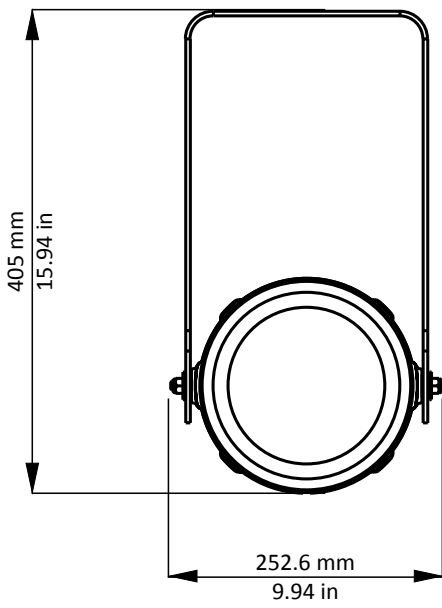

Profile zoom 14° - 35°

PHYSICAL SIZE

Length: 658 mm (25.9 in)

Width: 252.6 mm (9.94 in)

Height: 248 mm (7.0 in)

Height with bracket: 405 mm (15.94 in)

Weight: 16.0 Kg (35.2 lbs)

LIGHT SOURCE

RDM

ELECTRICAL SPECIFICATIONS/CONNECTIONS

AC power: 90-230V, auto sensing, 50/60 Hz

Internal cable without power plug

Power consumption: 1 A at 230 V, 2.6 A at 90 V - $\cos\phi$ 0,9

DMX data in/out: 5 pin locking XLR

| DMX Chart 1 Channels | |
|-----------------------------|---------------|
| channel | effect |
| 1 | Master dimmer |

Profile 14°/35° Zoom min.

| Distance (m.) | 1 | 2 | 3 | 4 | 5 | 6 | 7 | 8 | 9 | 10 |
|--------------------------|--------|-------|-------|-------|------|------|------|------|------|------|
| Luminous emittance (Lux) | 226800 | 56700 | 25200 | 14175 | 9072 | 6300 | 4629 | 3544 | 2800 | 2268 |
| ∅ (m.) | 0.25 | 0.49 | 0.74 | 0.98 | 1.23 | 1.47 | 1.72 | 1.96 | 2.21 | 2.46 |

Angle: 14°

Profile 14°/35°- Zoom max.

| Distance (m.) | 1 | 2 | 3 | 4 | 5 | 6 | 7 | 8 | 9 | 10 |
|--------------------------|-------|------|------|------|------|------|------|------|------|------|
| Luminous emittance (Lux) | 38754 | 9689 | 4306 | 2422 | 1550 | 1077 | 791 | 606 | 478 | 388 |
| ∅ (m.) | 0.63 | 1.26 | 1.89 | 2.52 | 3.15 | 3.78 | 4.41 | 5.04 | 5.68 | 6.31 |