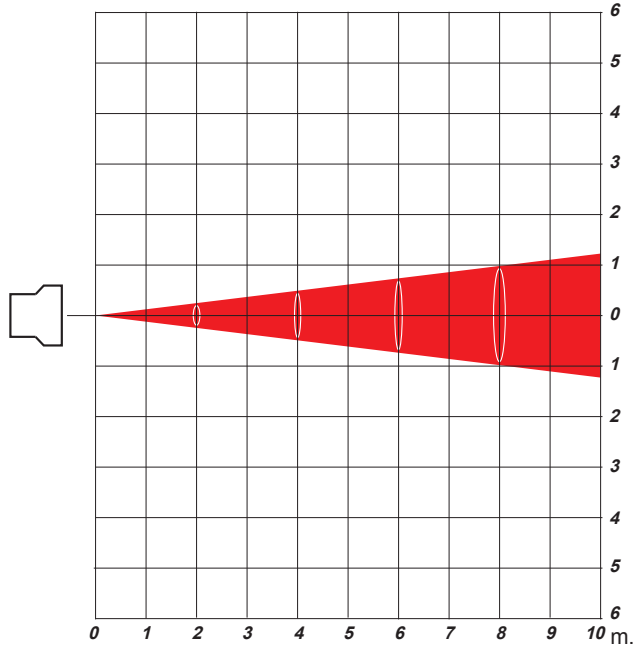

Profile zoom 14° - 35°

PHYSICAL SIZE

Length: 658 mm (25.9 in)

Width: 252.6 mm (9.94 in)

Height: 248 mm (7.0 in)

Height with bracket: 405 mm (15.94 in)

Weight: 16.0 Kg (35.2 lbs)

LIGHT SOURCE

Angle: 14°

Profile 14°/35°- Zoom max.

| Distance (m.) | 1 | 2 | 3 | 4 | 5 | 6 | 7 | 8 | 9 | 10 |
|--------------------------|-------|------|------|------|------|------|------|------|------|------|
| Luminous emittance (Lux) | 38754 | 9689 | 4306 | 2422 | 1550 | 1077 | 791 | 606 | 478 | 388 |
| ∅ (m.) | 0.63 | 1.26 | 1.89 | 2.52 | 3.15 | 3.78 | 4.41 | 5.04 | 5.68 | 6.31 |