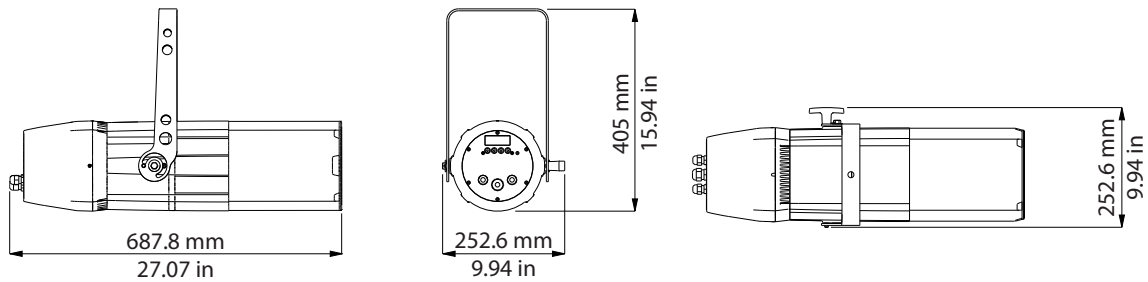

## PHYSICAL SIZE

- Length: 658 mm (25.9 in)
- Width: 252.6 mm (9.94 in)
- Height: 248 mm (7.0 in)
- Height with bracket: 405 mm (15.94 in)
- Weight: 14.0 Kg (30.8 lbs)

## DRAWING SIZE