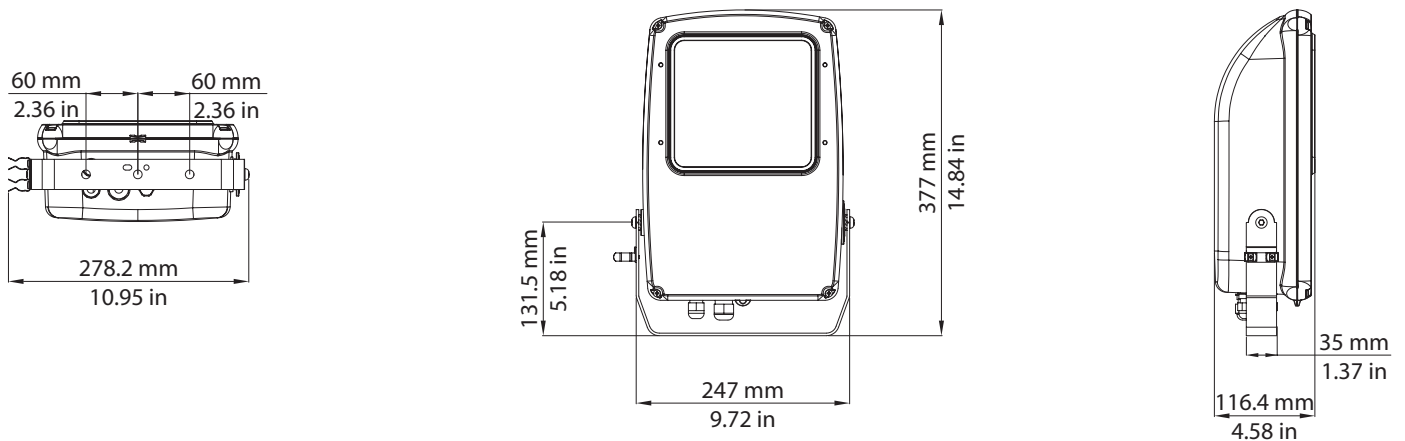

## PHYSICAL SIZE

- Length: 232 mm (9.1 in)
- Width: 338 mm (13.3 in)
- Height: 116 mm (4.6 in)
- Weight: 4.5 Kg (9.9 lbs)

## ELECTRICAL SPECIFICATIONS AND CONNECTIONS

- AC power: 90-250 V, auto sensing, 50/60 Hz, 2 mt. (6.6 ft.) integral cable without power plug
- Power consumption: 0.2 A at 230 V, 0.5 A at 115 V
- DMX data in/out: 5 pin locking XLR

## DRAWING SIZE