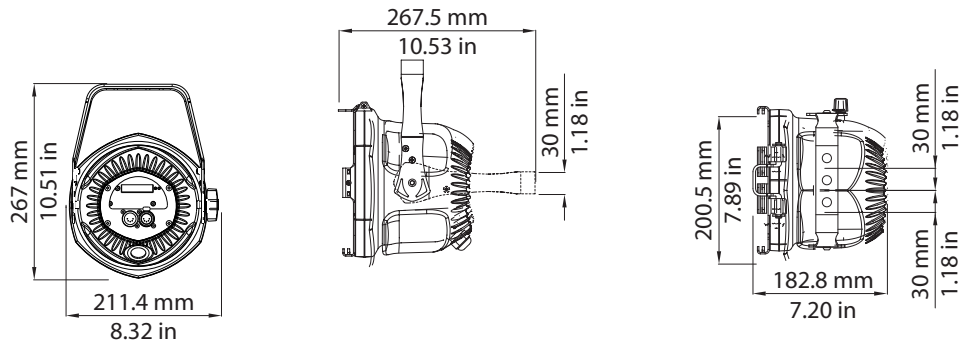

## PHYSICAL SIZE

- Length: 211 mm (8.3 in)
- Width: 182 mm (7.1 in)
- Height: 267 mm (10.5 in)
- Weight: 3.5 kg (7.7 lbs)

## ELECTRICAL SPECIFICATIONS AND CONNECTIONS

- AC power: 100-250 V, auto sensing, 50/60 Hz, 2 m (6.6 ft) integral cable without power plug
- Power consumption: 0.2 A at 230 V, 0.5 A at 115 V - cosφ 0.6
- DMX data in/out: 5 pin locking XLR

## DRAWING SIZE