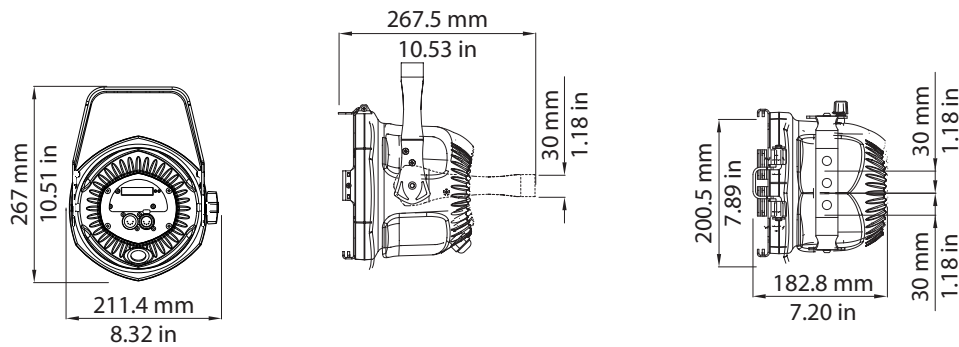

DRAWING SIZE

DMX CHARTS

6 channels	
1	master dimmer
2	red
2 (A)	speed (this channel becomes active when channel 6 is on)
3	green
3 (A)	pause (this channel becomes active when channel 6 is on)
4	blue
5	strobe effect
6	automated functions

PHOTOMETRIC DATA

The ParLite Led Photometric Data may be downloaded from www.coemar.com.

ACCESSORIES

Code	Description
PCO9167/1	12° lens kit
PCO9167	30° lens kit
PCO9167/3	50° lens kit
PCO9167/2	13° x 40° lens kit
PCO9168	110° flood reflector
BC10007A001	Support color frame holder black
BC10007A002	Support color frame holder silver
PCO9169	Frame for internal frost filter
PCO9169/1	Frame for external frost filter
PCO9164	4 leaf barndoor
GPAN22	IP 65 rear panel black
GPAN25	IP 65 rear panel silver
BC10007A007	Egg crate louvers