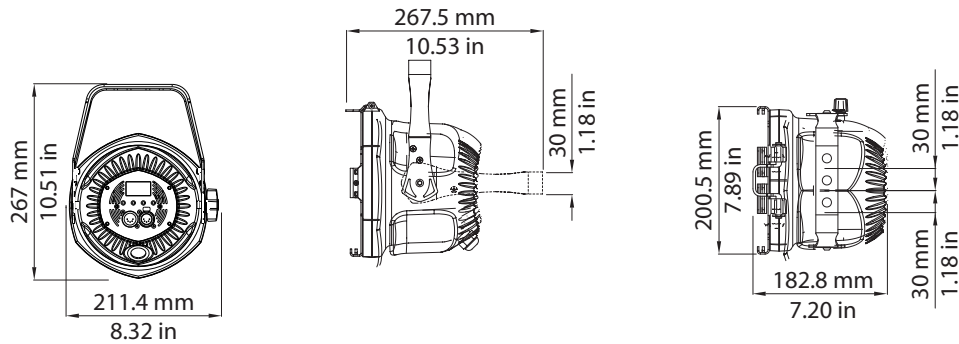

## PHYSICAL SIZE

- Length: 211 mm (8.3 in)
- Width: 182 mm (7.1 in)
- Height: 267 mm (10.5 in)
- Weight: 3.35 Kg (7.4 in)

## ELECTRICAL SPECIFICATIONS AND CONNECTIONS

- AC power: 100-250 V, auto sensing, 50/60 Hz, 2 m (6.6 ft) integral cable without power plug
- Power consumption: 0.4 A at 230 V, 0.8 A at 115 V -  $\cos\phi$  0.54
- DMX data in/out: 5 pin locking XLR

## DRAWING SIZE