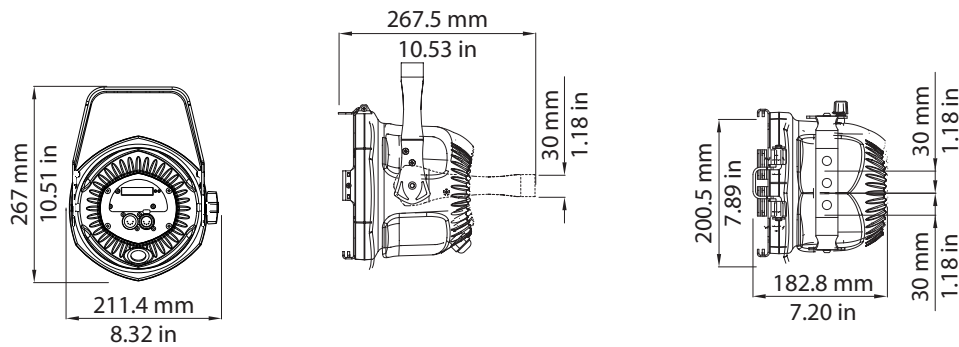

LIGHT SOURCE

- 36 Cree LEDs
- Average LED lifetime: a minimum of 80% of the initial luminous flux will be maintained after approx. 50.000 hours of usage (50.000 LM80)

PHYSICAL SIZE

- Length: 211.4 mm (8.32 in)
- Width: 182.8 mm (7.20 in)
- Height: 267 mm (10.51 in)
- Weight: 3.5 kg (7.7 lbs)

CONTROL PROTOCOL AND PROGRAMMING

- USITT DMX512A
- DMX channels: 4
- Setting and addressing: binary dip switch or remotely
- RDM (Remote Device Management)

ELECTRICAL SPECIFICATIONS AND CONNECTIONS

- AC power: 100-250 V, auto-sensing, 50/60 Hz, 2 m (6.6 ft) integral cable without power plug
- Max power consumption: 50 W
- Power consumption: 0.4 A at 230 V, 0.8 A at 115 V - $\cos\phi$ 0.52
- DMX data in/out: 5 pin locking XLR

DRAWING SIZE

DMX CHARTS

4 channels	
1	master dimmer
2	fine cold white adjustment
3	fine warm white adjustment
Note: channel 2 works when channel 3 is off and vice versa.	
4	strobe effect

PHOTOMETRIC DATA