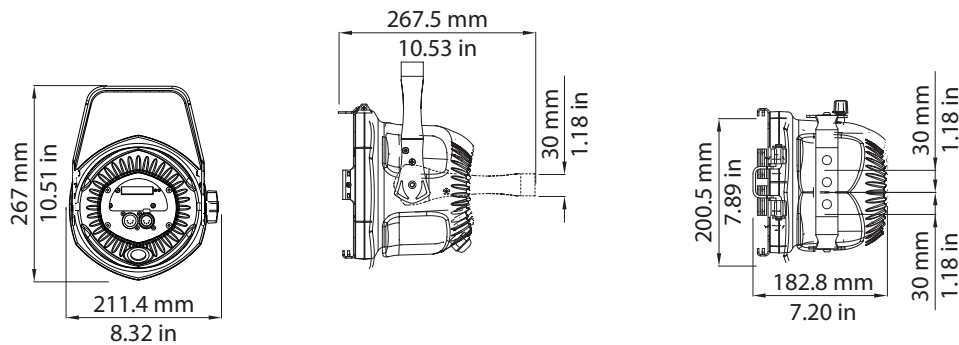

SPECIFICATIONS

- Proportional control of white color temperature from 2700 K to 6500 K
- Standard lens 12°
- Electronic dimmer (2 different curves selectable)
- Electronic strobe, synchronized, random, pulse effect
- Flicker-free
- ETL approved
- Double yoke for easy ground standing or tuss hanging
- Weatherproof rating IP20 or IP65

LIGHT SOURCE

- 36 LEDs Cree
- LEDs life: 20.000 hours at 70% lumen intensity maintenance

PHYSICAL SIZE

- Length: 211 mm (8.3 in)
- Width: 182 mm (7.1 in)
- Height: 267 mm (10.5 in)
- Weight: 3.5 kg (7.7 lbs)

CONTROL PROTOCOL AND PROGRAMMING

- USITT DMX512
- DMX channels: 4
- Setting and addressing: binary dip switch or remotely
- Remote Device Management (RDM)

ELECTRICAL SPECIFICATIONS AND CONNECTIONS

- AC power: 100-250 V, auto sensing, 50/60 Hz, 2 m (6.6 ft) integral cable without power plug
- Power consumption: 0.2 A at 230 V, 0.5 A at 115 V - cosφ 0.6
- DMX data in/out: 5 pin locking XLR

DRAWING SIZE

DMX CHARTS

4 channels	
1	master dimmer
2	fine white adjust +%
3	fine white adjust -%
Note 1: channel 2 and 3 have full effect when one of them have zero value. Note 2: measurements were performed with 12° optics	
4	strobe