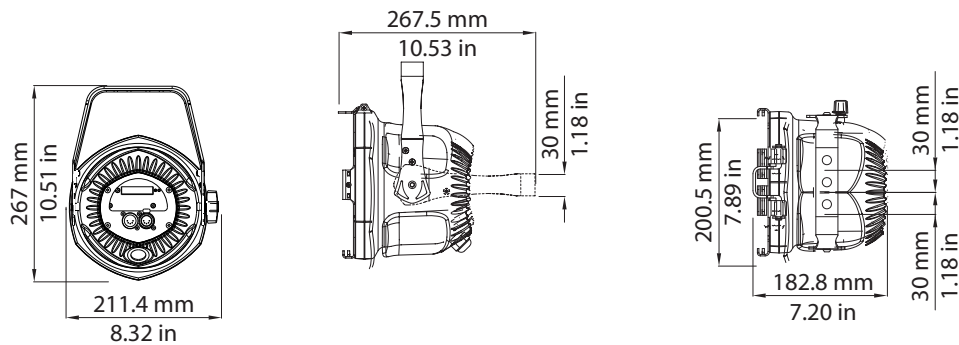

## PHYSICAL SIZE

- Length: 211.4 mm (8.32 in)
- Width: 182.8 mm (7.20 in)
- Height: 267 mm (10.51 in)
- Weight: 3.5 kg (7.7 lbs)

## ELECTRICAL SPECIFICATIONS AND CONNECTIONS

- AC power: 100-250 V, auto-sensing, 50/60 Hz, 2 m (6.6 ft) integral cable without power plug
- Max power consumption: 50 W
- Power consumption: 0.4 A at 230 V, 0.8 A at 115 V - cosφ 0.52
- DMX data in/out: 5 pin locking XLR

## DRAWING SIZE