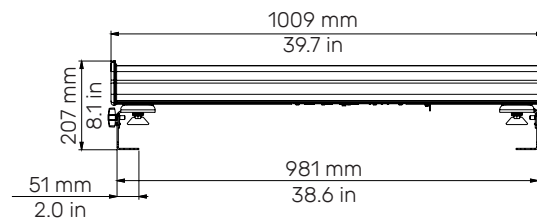

## PHYSICAL SIZE

- Length: 1009 mm (39.7 in)
- Width: 95 mm (3.7 in)
- Width with optional support: 220 mm (8.7 in)
- Height: 117 mm (4.6 in)
- Height with optional support: 207 mm (8.1 in)
- Weight: 6.3 Kg (13.9 lbs)
- Weight with optional support: 7.3 Kg (16.1 lbs)

## ELECTRICAL SPECIFICATIONS AND CONNECTIONS

- AC power: 90-250 V, auto sensing, 50/60 Hz, 2 m (6.6 ft) integral cable without power plug
- In and Out PowerCon connectors
- Power consumption: 0.4 A at 230 V, 0.9 A at 90 V - cosφ 0,9
- DMX data in/out: 5 pin locking XLR

## DRAWING SIZE