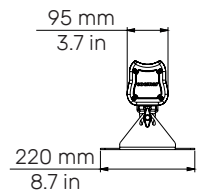

## PHYSICAL SIZE

- Length: 1009 mm (39.7 in)
- Width: 95 mm (3.7 in)
- Width with optional support: 220 mm (8.7 in)
- Height: 117 mm (4.6 in)
- Height with optional support: 207 mm (8.1 in)
- Weight: 6.3 Kg (13.9 lbs)
- Weight with optional support: 7.3 Kg (16.1 lbs)

## ELECTRICAL SPECIFICATIONS AND CONNECTIONS

- AC power: 90-250 V, auto sensing, 50/60 Hz, 2 m (6.6 ft) integral cable without power plug
- In and Out PowerCon connectors
- Power consumption: 0.4 A at 230 V, 0.9 A at 90 V - cosφ 0,9
- DMX data in/out: 5 pin locking XLR

## DRAWING SIZE