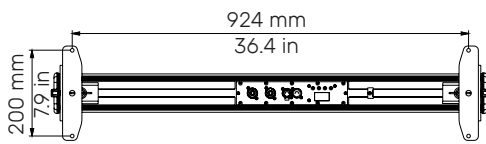

DRAWING SIZE

DMX CHARTS

12 channels	
1	master dimmer
2	red / cyan
3	green / magenta
4	blue / yellow
5	white
6	strobe effect
7	dimmer fine
8	special function
9	red tone
10	green tone
11	blue tone
12	white tone

8 channels	
1	master dimmer
2	red / cyan
3	green / magenta
4	blue / yellow
5	white
6	strobe effect
7	dimmer fine
8	special function

4 channels	
1	red / cyan
2	green / magenta
3	blue / yellow
4	white

1 channel	
1	master dimmer (color temperature settable by display)

PHOTOMETRIC DATA

The RazorLite Led Photometric Data may be downloaded from www.coemar.com.