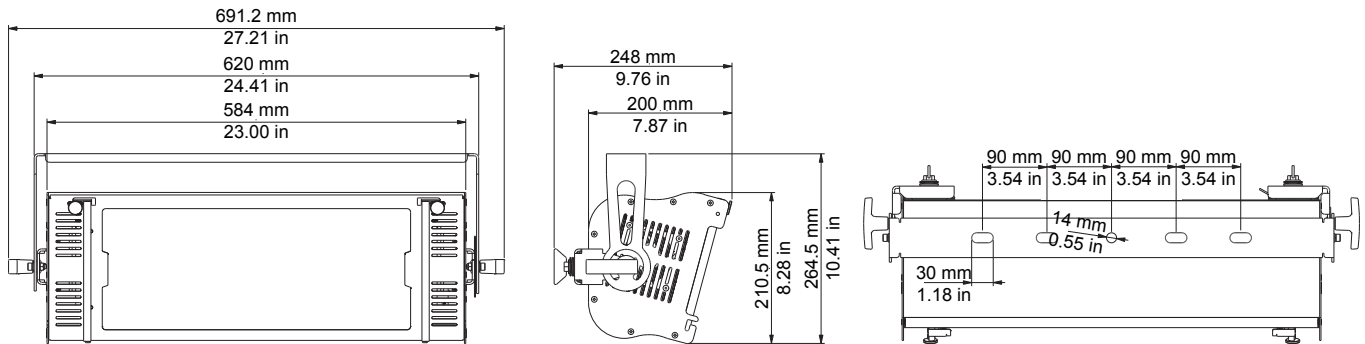

DRAWING SIZE

DMX CHARTS

5 channels	
1	master dimmer
2	spare channel
3	dimmer fine
4	strobe
5	special function

1 channel	
1	master dimmer

PHOTOMETRIC DATA

The SoftLite Led Photometric Data may be downloaded from www.coemar.com.

ACCESSORIES

Code	Description
BC10026A002	4 leaf barndoor
BC10026A007	4 leaf barndoor + asymmetric diffuser
BC10026A001	Color frame holder
BC10026A003	Honeycomb (6 mm) (1/2 peak angle 7° - 1/10 peak angle 13°)
BC10026A004	Honeycomb (10 mm) (1/2 peak angle 10° - 1/10 peak angle 16°)
BC10026A005	Honeycomb XL
BC10026A006	Soft diffuser (Different filters available)
BC10026A008	Pole operated yoke
PC08052/1	2 ground standing feet