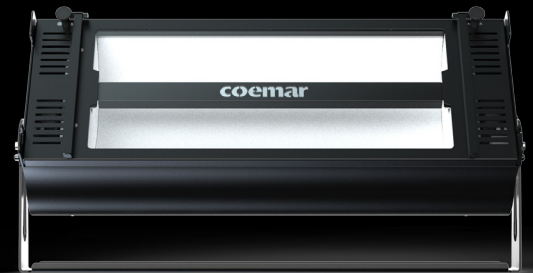

SoftLite Led T

Product code: F026C000A

KEY FEATURES

- Light source: 220 W LED Tungsten
- Soft light, ideal for broadcast segment
- Indirect fully uniform illumination
- Smooth 16 bit dimmer
- Flicker-free operation with LEDs frequency controlled via DMX from 600 to 19.000 Hz
- Fan setting with 3 different options: (low, auto, DMX regulated)
- Ultra quiet operation: ideal for low noise applications

SPECIFICATIONS

- Fixed white CCT: 3.200 K
- Electronic dimmer from 0% to 100%
- Beam angle: 111°
- Electronic control of the cooling system
- Tempered frontal polycarbonate (UV)
- Guaranteed flicker-free operation with LEDs frequency controlled via DMX from 600 to 19.000 Hz
- Fan setting with 3 different options: (low, auto, DMX regulated)
- Aluminium extruded and steel body
- Double dissipation system: air forced heat pipe and fan
- IP rating: 20