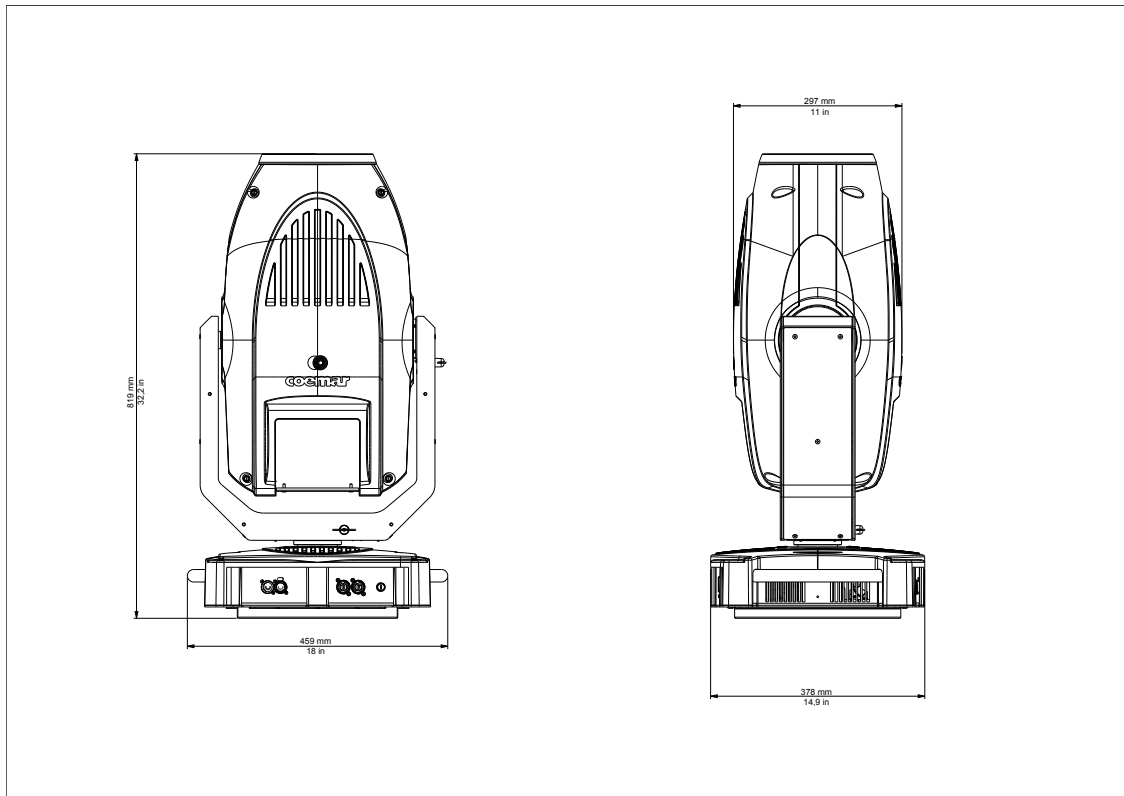

Frost

Fan setting with 3 different options (low, auto, DMX)

Pan 540°, Tilt 270°, 16 bit

Aluminium structure with die-cast plastic cover

PHYSICAL SIZE

Length: 459 mm (18 in)

Width: 378 mm (14.9 in)

Height (head straight up): 819 mm (32.2 in)

Weight: 36.0 Kg (79.0 lbs)

LIGHT SOURCE

Modular 200 W COB LED , CRI > 90

LEDs life: 20.000 hours at 70% lumen intensity maintenance

CONTROL PROTOCOL AND PROGRAMMING

USITT DMX512A

Setting, addressing, testing and measurements via LEDs display

DMX channels: 25

ELECTRICAL SPECIFICATIONS/CONNECTIONS

Max power consumption: 400W

AC power: 90-240V, auto sensing, 50/60 Hz

Power consumption: 1 A @ 230 V, 2.55 @ 90 V - cosφ 0,9

In and Out PowerCon connectors with 2 m (6.6 ft) PowerCon cable without power plug

DMX data in/out: 5 pin locking XLR

DMX Chart 32 Channels	
channel	effect
1	X axis, base movement (pan) coarse
2	X axis, base movement (pan) fine
3	Y axis, yoke movement (tilt) coarse
4	Y axis, yoke movement (tilt) fine
5	Movement speed
6	Master dimmer
7	Tunable white
8	Strobe
9	Iris diaphragm (LIN-Linear)
9	Iris diaphragm (with internal PULS effect)
10	Focus
11	Zoom
12	Framing shutter 1
13	Framing shutter 1 angle
14	Framing shutter 2
15	Framing shutter 2 angle
16	Framing shutter 3
17	Framing shutter 3 angle
18	Framing shutter 4
19	Framing shutter 4 angle
20	Framing rotation
21	Step zoom
22	Frost
23	Spare channel
24	Special function
25	Reset - display ON/OFF - autofocus