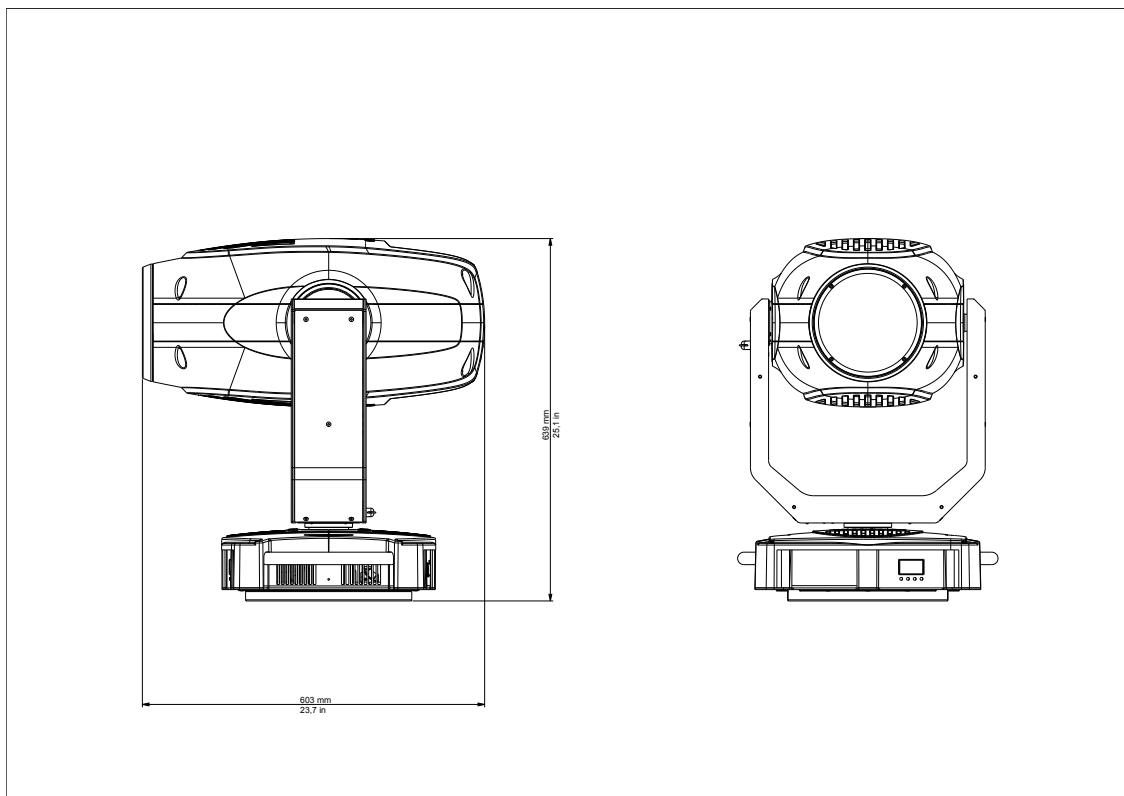

Frost

Fan setting with 3 different options (low, auto, DMX)

Pan 540°, Tilt 270°, 16 bit

Aluminium structure with die-cast plastic cover

PHYSICAL SIZE

Length: 459 mm (18 in)

Width: 378 mm (14.9 in)

Height (head straight up): 819 mm (32.2 in)

Weight: 36.0 Kg (79.0 lbs)

LIGHT SOURCE

Modular 200 W COB LED , CRI > 90

LEDs life: 20.000 hours at 70% lumen intensity maintenance

CONTROL PROTOCOL AND PROGRAMMING

USITT DMX512A

Setting, addressing, testing and measurements via LEDs display

DMX channels: 25

ELECTRICAL SPECIFICATIONS/CONNECTIONS

Max power consumption: 400W

AC power: 90-240V, auto sensing, 50/60 Hz

Power consumption: 1 A @ 230 V, 2.55 @ 90 V - cosφ 0,9

In and Out PowerCon connectors with 2 m (6.6 ft) PowerCon cable without power plug

DMX data in/out: 5 pin locking XLR

DMX Chart 32 Channels	
channel	effect
1	X axis, base movement (pan) coarse
2	X axis, base movement (pan) fine
3	Y axis, yoke movement (tilt) coarse
4	Y axis, yoke movement (tilt) fine
5	Movement speed
6	Master dimmer
7	Tunable white
8	Strobe
9	Iris diaphragm (LIN-Linear)
9	Iris diaphragm (with internal PULS effect)
10	Focus
11	Zoom
12	Framing shutter 1
13	Framing shutter 1 angle
14	Framing shutter 2
15	Framing shutter 2 angle
16	Framing shutter 3
17	Framing shutter 3 angle
18	Framing shutter 4
19	Framing shutter 4 angle
20	Framing rotation
21	Step zoom
22	Frost
23	Spare channel
24	Special function
25	Reset - display ON/OFF - autofocus