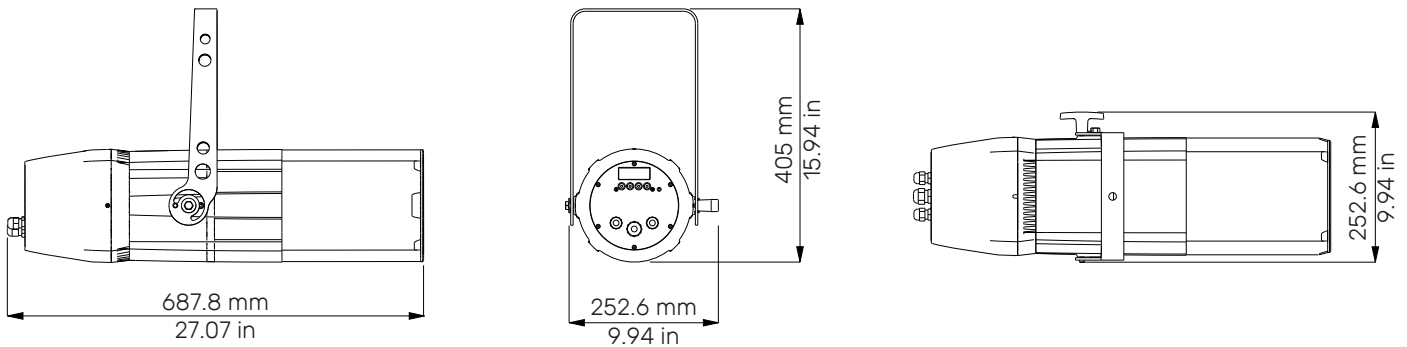

DRAWING SIZE

DMX CHARTS

18 channels		12 channels		8 channels	
1	master dimmer	1	master dimmer	1	red
2	red	2	red	2	green
3	green	3	green	3	blue
4	blue	4	blue	4	lime
5	lime	5	lime	5	amber
6	amber	6	amber	6	gobo rotation speed
7	strobe effect	7	strobe effect	7	gobo 1 speed
8	dimmer fine	8	dimmer fine	8	gobo 2 speed
9	special function	9	special function		
10	red tone	10	gobo rotation speed		
11	green tone	11	gobo 1 speed		
12	blue tone	12	gobo 2 speed		
13	white tone				
14	green saturation				
15	saturation				
16	gobo rotation speed				
17	gobo 1 speed				
18	gobo 2 speed				

10 channels	
1	master dimmer
2	white tone
3	green saturation
4	saturation
5	hue
6	dimmer fine
7	special function
8	gobo rotation speed
9	gobo 1 speed
10	gobo 2 speed

4 channel	
1	master dimmer (color temperature settable by display)
2	gobo rotation speed
3	gobo 1 speed
4	gobo 2 speed