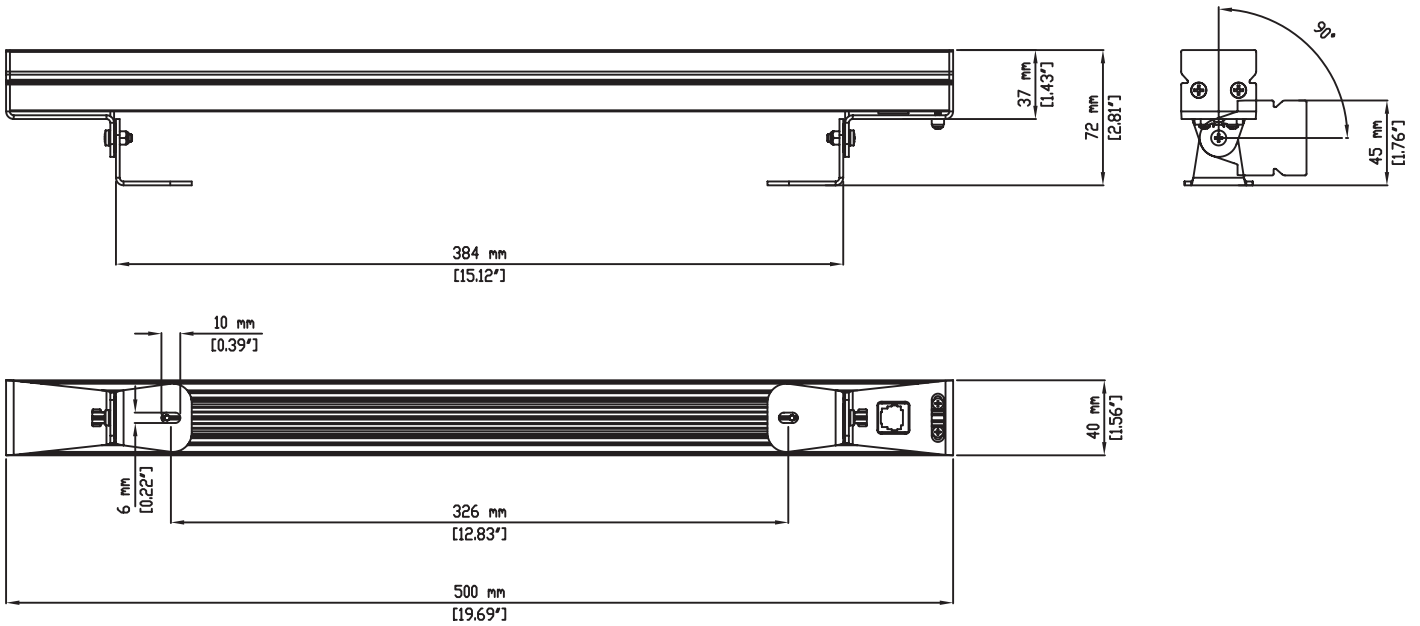

SPECIFICATIONS

- Fixed white color temperature at 3200 K
- Standard elliptical lens 13°x 40°
- Silver die-cast aluminium body
- Orientable yokes
- IP rating: 20

LIGHT SOURCE

- RigaLed Power 20 or 40 LEDs Cree
- LEDs life: 20.000 hours at 70% lumen intensity maintenance

PHYSICAL SIZE

- Length RigaLed Power 20: 500 mm (19.69 in)
- Length RigaLed Power 40: 995 mm (39.17 in)
- Width: 40 mm (1.56 in)
- Height: 72 mm (2.81 in)
- Weight RigaLed Power 20: 0.9 Kg (1.98 lbs)
- Weight RigaLed Power 40: 1.7 Kg (3.74 lbs)

CONTROL PROTOCOL AND PROGRAMMING

- With RegoBox or Concept Design
- Remote Device Management (RDM)

ELECTRICAL SPECIFICATIONS AND CONNECTIONS

- DC constant current power supply: 350 mA
- Power consumption RigaLed Power 20: 21.6 W
- Power consumption RigaLed Power 40: 43.2 W
- RJ45 connector

ACCESSORIES

- 12° lens kit
- 30° lens kit
- 50° lens kit

DRAWING SIZE - RigaLed Power 20

DRAWING SIZE - RigaLed Power 40