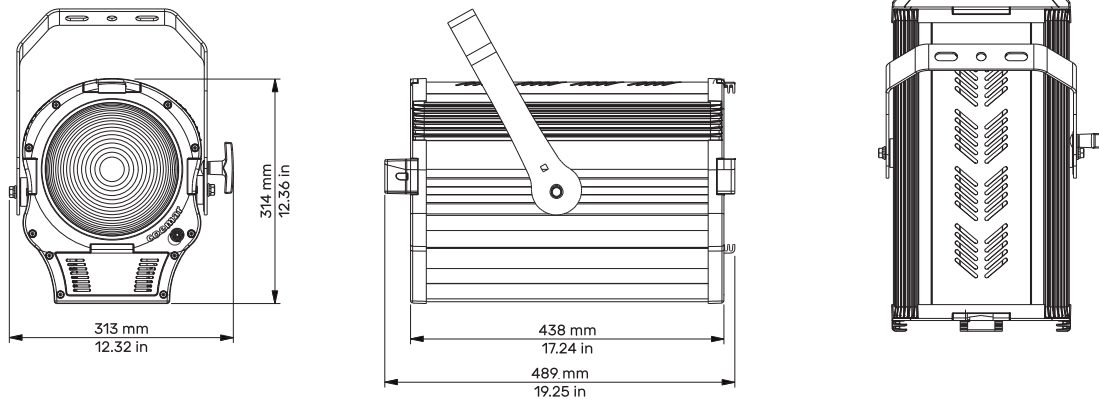

PHYSICAL SIZE

- Length: 489 mm (19.25 in)
- Width: 313 mm (12.32 in)
- Height: 314 mm (12.36 in)
- Weight: 13.5 Kg (29.76 lbs)

CONTROL PROTOCOL AND PROGRAMMING

- USITT DMX512A
- DMX channels: 5 / 1
- Setting, addressing, testing and measurements via LEDs display
- RDM (Remote Device Management)

ELECTRICAL SPECIFICATIONS AND CONNECTIONS

- AC power: 85-264 V, auto-sensing, 50/60 Hz
- Max power consumption: 310 W
- Power consumption: 1.42 A at 230 V, 2.84 A at 115 V - $\cos\phi$ 0.95
- In and Out PowerCon TRUE connectors
- DMX data in/out: 5 pin locking XLR

ACCESSORIES

- 8-leaf barndoor
- Color frame holder

AVAILABLE VERSIONS

- Pole operated zoom and yoke (T: F050A010P | D: F050B010P)

DRAWING SIZE

DMX CHARTS

5 channels	
1	master dimmer
2	spare channel
3	dimmer fine
4	strobe effect
5	special function