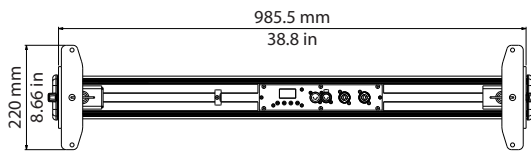

DRAWING SIZE

DMX CHARTS

14 channels	
1	master dimmer
2	red
3	green
4	blue
5	white
6	strobe effect
7	dimmer fine
8	special function
9	red tone
10	green tone
11	blue tone
12	white tone
13	green saturation
14	saturation

8 channels	
1	master dimmer
2	red
3	green
4	blue
5	white
6	strobe effect
7	dimmer fine
8	special function

7 channels	
1	master dimmer
2	color temperature
3	green saturation
4	saturation
5	hue
6	dimmer fine
7	special function

4 channels	
1	red
2	green
3	blue
4	white

1 channel	
1	master dimmer (color temperature settable by display)