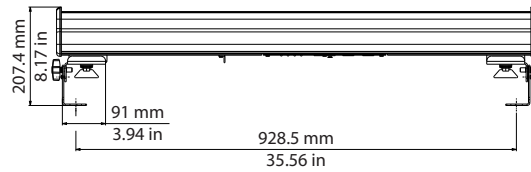

DRAWING SIZE

DMX CHARTS

14 channels	
1	master dimmer
2	red
3	green
4	blue
5	white
6	strobe effect
7	dimmer fine
8	special function
9	red tone
10	green tone
11	blue tone
12	white tone
13	green saturation
14	saturation

8 channels	
1	master dimmer
2	red
3	green
4	blue
5	white
6	strobe effect
7	dimmer fine
8	special function

7 channels	
1	master dimmer
2	color temperature
3	green saturation
4	saturation
5	hue
6	dimmer fine
7	special function

4 channels	
1	red
2	green
3	blue
4	white

1 channel	
1	master dimmer (color temperature settable by display)