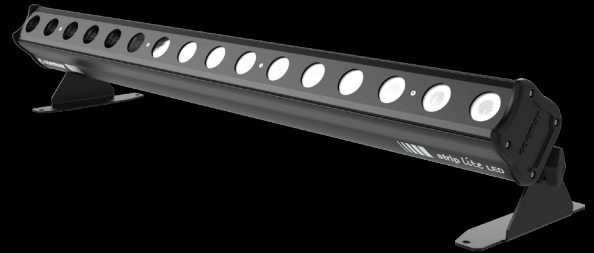

StripLite Led RGBW

Product code: F003N024L

KEY FEATURES

- Ideal digital substitute of the analog strip light
- Cosmetic design for high-end installations
- Thick aluminium, long lasting light source in long lasting body
- Variable light projection angle to adapt the application
- No fan, no maintenance, no noise
- Internal/External gel frame for diffusion filters

SPECIFICATIONS

- RGBW color mixing
- Standard lens 12°/35°
- Electronic dimmer
- Synchronized, random or pulse electronic strobe
- Flicker-free operation with LEDs frequency controlled via DMX from 600 to 19.000 Hz
- 2 ground-standing feet
- IP rating: 20 or 65 (weatherproof)
- CE approved

LIGHT SOURCE

- 16 RGBW high intensity LEDs
- Average LED lifetime: a minimum of 80% of the initial luminous flux will be maintained after approx. 50.000 hours of usage (50.000 LM80)

PHYSICAL SIZE

- Length: 1010 mm (39.7 in)
- Width: 95 mm (3.7 in)
- Width with optional support: 220 mm (8.7 in)
- Height: 152 mm (5.9 in)
- Height with optional support: 207.4 mm (8.2 in)
- Weight: 7.7 Kg (17.0 lbs)
- Weight with optional support: 8.7 Kg (19.2 lbs)