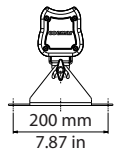

LIGHT SOURCE

- 16 RGBW high intensity LEDs
- Average LED lifetime: a minimum of 80% of the initial luminous flux will be maintained after approx. 50.000 hours of usage (50.000 LM80)

PHYSICAL SIZE

- Length: 1010 mm (39.7 in)
- Width: 95 mm (3.7 in)
- Width with optional support: 220 mm (8.7 in)
- Height: 152 mm (5.9 in)
- Height with optional support: 207.4 mm (8.2 in)
- Weight: 7.7 Kg (17.0 lbs)
- Weight with optional support: 8.7 Kg (19.2 lbs)

- AC power: 90-264 V, auto-sensing, 50/60 Hz, 2 m (6.6 ft) integral cable without power plug
- In and Out PowerCon connectors
- Max power consumption: 80 W
- Power consumption: 0.37 A at 230 V, 0.73 A at 90 V - cosφ 0.95
- DMX data in/out: 5 pin locking XLR

ACCESSORIES

- 30° lens kit
- 50° lens kit
- Quick cam-lock clamps, on a modular guide with adjustable position

DRAWING SIZE

DMX CHARTS

14 channels	
1	master dimmer
2	red
3	green
4	blue
5	white
6	strobe effect
7	dimmer fine
8	special function
9	red tone
10	green tone
11	blue tone
12	white tone
13	green saturation
14	saturation