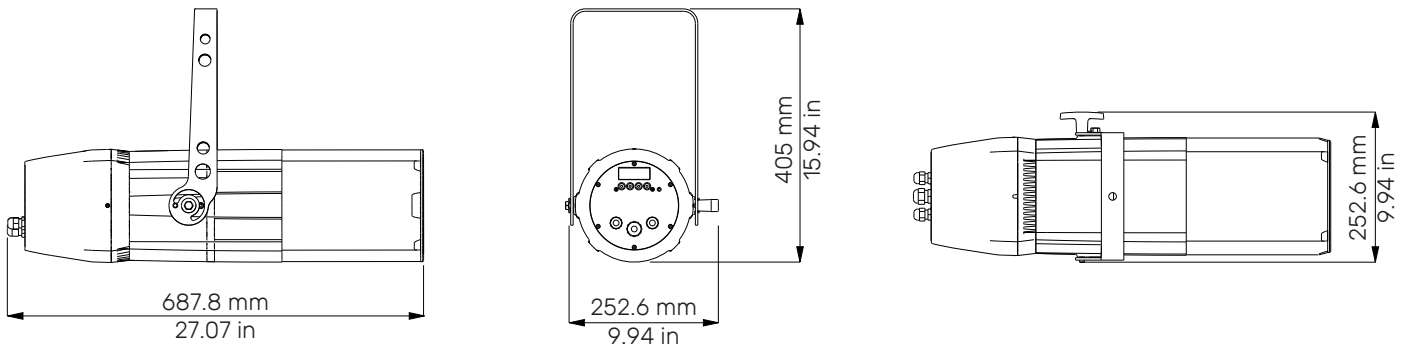

DRAWING SIZE

DMX CHARTS

15 channels	
1	master dimmer
2	red
3	green
4	blue
5	lime
6	amber
7	strobe effect
8	dimmer fine
9	special function
10	red tone
11	green tone
12	blue tone
13	white tone
14	green saturation
15	saturation

9 channels	
1	master dimmer
2	red
3	green
4	blue
5	lime
6	amber
7	strobe effect
8	dimmer fine
9	special function

5 channels	
1	red
2	green
3	blue
4	lime
5	amber

1 channel	
1	master dimmer (color temperature settable by display)

7 channels	
1	master dimmer
2	white tone
3	green saturation
4	saturation
5	hue
6	dimmer fine
7	special function