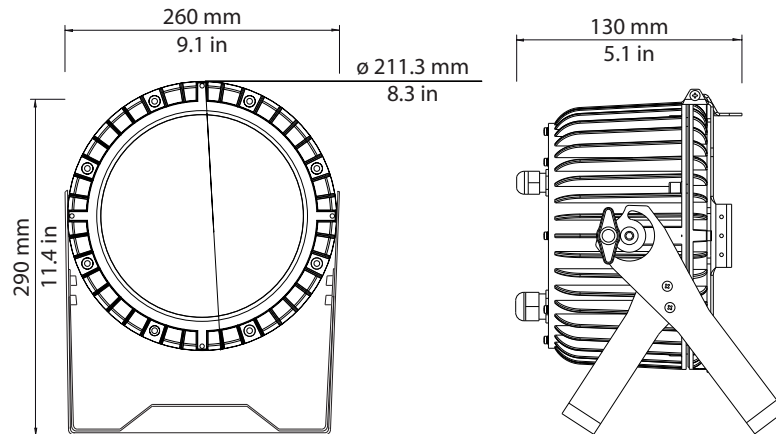

## PHYSICAL SIZE

- Length: 260 mm (10.2 in)
- Width: 130 mm (5.1 in)
- Height: 290 mm (11.4 in)
- Weight: 4.4 Kg (9.7 lbs)

## DRAWING SIZE