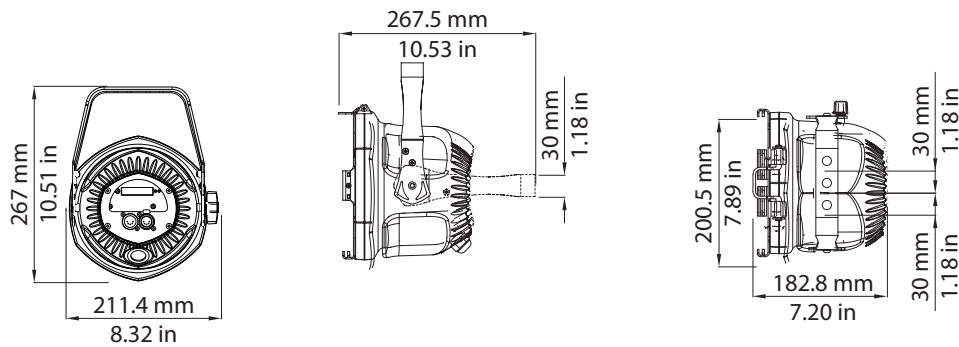

DRAWING SIZE

DMX CHARTS

6 channels	
1	master dimmer
2	1 - 12 LEDs on
2 (A)	speed (this channel becomes active when channel 6 is on)
3	13 - 24 LEDs on
3 (A)	pause (this channel becomes active when channel 6 is on)
4	25 - 36 LEDs on
5	strobe effect
6	automated functions

PHOTOMETRIC DATA

The ParLite Led Photometric Data may be downloaded from www.coemar.com.

ACCESSORIES

Code	Description
PCO9167/1	12° lens kit
PCO9167	30° lens kit
PCO9167/3	50° lens kit
PCO9167/2	13° x 40° lens kit
PCO9168	110° flood reflector
BC10007A001	Support color frame holder black
BC10007A002	Support color frame holder silver
PCO9169	Frame for internal frost filter
PCO9169/1	Frame for external frost filter
PCO9164	4 leaf barndoor
GPAN22	IP 65 rear panel black
GPAN25	IP 65 rear panel silver
BC10007A007	Egg crate louvers