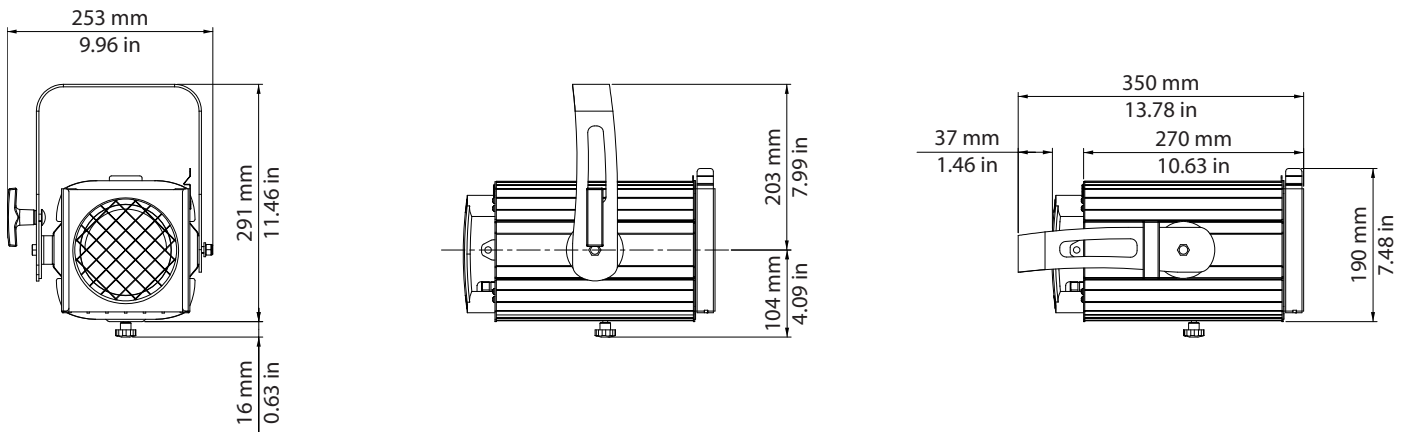

SPECIFICATIONS

- Fresnel or PC lenses
- Zoom range from 8° to 40° (with Fresnel lens)
- Zoom range from 7° to 48° (with PC lens)
- Color frame holder
- IP rating: 20

LIGHT SOURCE

- Halogen lamp (300 or 500 W)

PHYSICAL SIZE

- Length: 350 mm (13.78 in)
- Width: 253 mm (9.96 in)
- Height: 206 mm (8.11 in) - with bracket: 307 mm (12.06 in)
- Weight: PC: 5.5 Kg (12.12 lbs) | Fresnel: 5 Kg (11.02 lbs)

ELECTRICAL SPECIFICATIONS AND CONNECTIONS

- AC power: 230-240 V
- Max power consumption: 300 or 500 W
- Socket: GY9.5

ACCESSORIES

- 4-leaf barndoor
- Lamp 300 W, 230 V
- Lamp 500 W, 230 V

DRAWING SIZE

PHOTOMETRIC DATA

The Risalto Photometric Data may be downloaded from www.coemar.com.