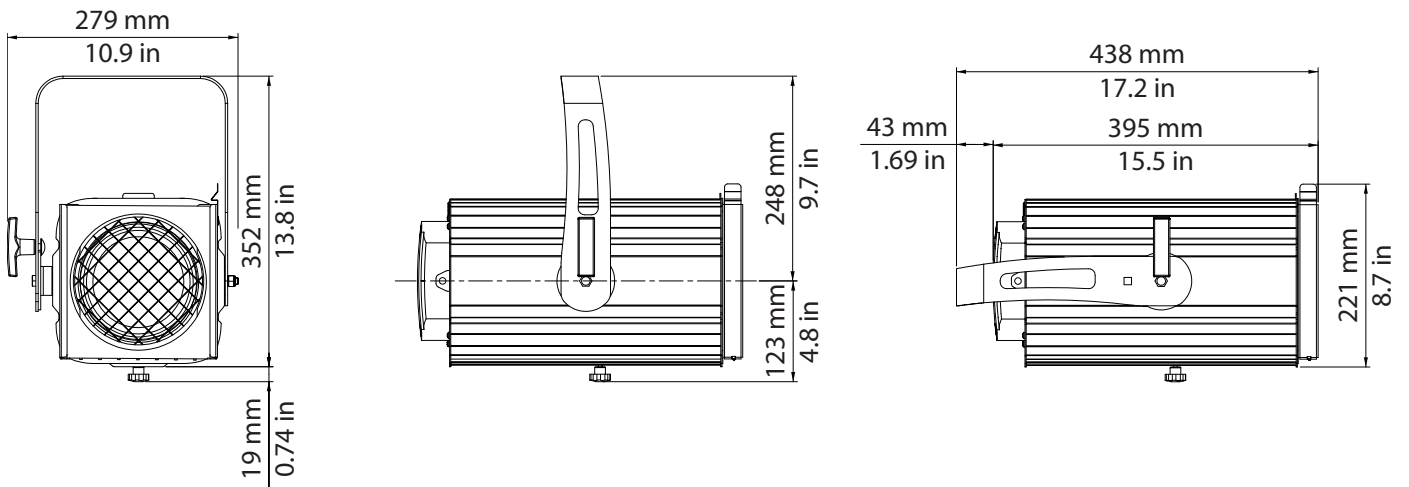

## PHYSICAL SIZE

- Length: 438 mm (17.2 in)
- Width: 279 mm (10.9 in)
- Height: 240 mm (9.4 in) - with bracket: 371 mm (14.6 in)
- Weight: PC: 7.4 Kg (16.3 lbs) | Fresnel: 6.8 Kg (15.0 lbs)

## ELECTRICAL SPECIFICATIONS AND CONNECTIONS

- AC power: 230-240 V
- Max power consumption: 650 or 1.000 W
- Socket: GX9.5

## DRAWING SIZE