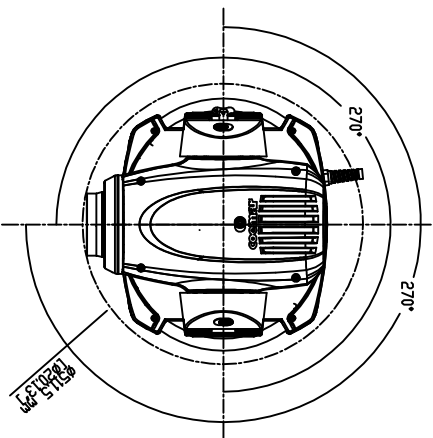

WITH CO9301 BRACKETS

STANDARD VERSION

via Imphiterra 2/A - 46042 Castel
Goffredo (Mantova) Italy
ph. +39 0376/77321 - fax +39 0376/780657
info@coemaf.com

Prodotto / Product

Infinity M SPOT

Da te 23/06/10

Ver. N° 2.0