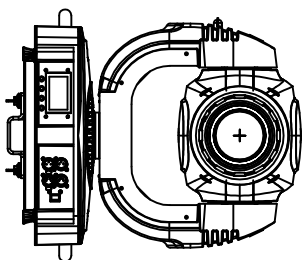

WITH CO9301 BRACKETS

STANDARD VERSION

via Imphiterra 2/A - 46042 Castel
Goffredo (Mantova) Italy
ph. +39 0376/77321 - fax +39 0376/780657
info@coemaf.com

Prodotto / Product

Infinity M SPOT

Da te 23/06/10

Ver. N° 2.0