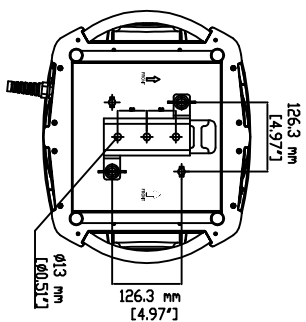

WITH CO9301 BRACKETS

STANDARD VERSION

via Imphiterra 2/A - 46042 Castel
Goffredo (Mantova) Italy
ph. +39 0376/77321 - fax +39 0376/780657
info@coemaf.com

Prodotto / Product

Infinity M SPOT

Da te 23/06/10

Ver. N° 2.0