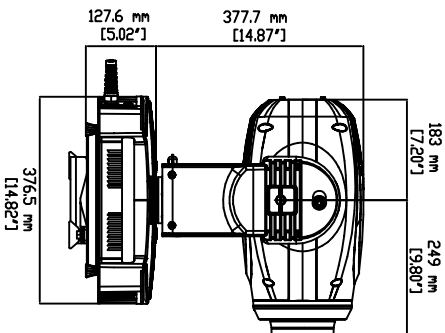

WITH CO9301 BRACKETS

STANDARD VERSION

via Imphiterra 2/A - 46042 Castel
Goffredo (Mantova) Italy
ph. +39 0376/77321 - fax +39 0376/780657
info@coemaf.com

Prodotto / Product

Infinity M SPOT

Da te 23/06/10

Ver. N° 2.0