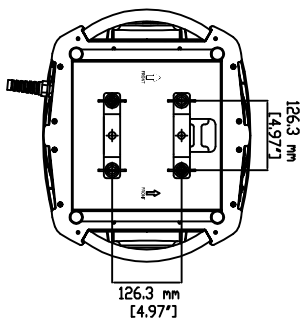

WITH CO9301 BRACKETS

STANDARD VERSION

via Imphiterra 2/A - 46042 Castel
Goffredo (Mantova) Italy
ph. +39 0376/77321 - fax +39 0376/780657
info@coemaf.com

Prodotto / Product

Infinity M SPOT

Da te 23/06/10

Ver. N° 2.0