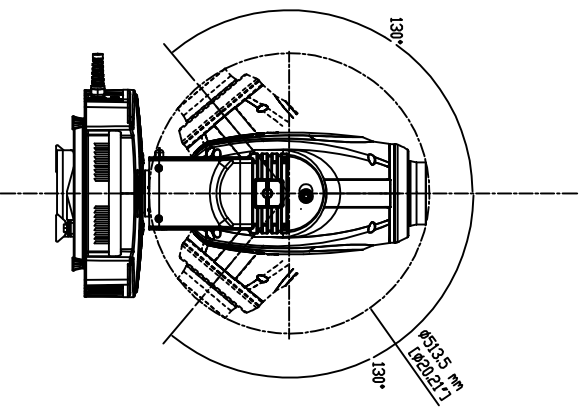

WITH CO9301 BRACKETS

STANDARD VERSION

via Imphiterra 2/A - 46042 Castel
Goffredo (Mantova) Italy
ph. +39 0376/77321 - fax +39 0376/780657
info@coemaf.com

Prodotto / Product

Infinity M SPOT

Da te 23/06/10

Ver. N° 2.0