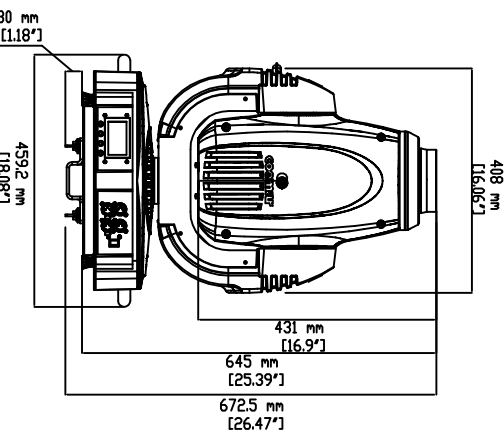

WITH CO9301 BRACKETS

STANDARD VERSION

via Imphiterra 2/A - 46042 Castel
Goffredo (Mantova) Italy
ph. +39 0376/77321 - fax +39 0376/780657
info@coemaf.com

Prodotto / Product

Infinity M SPOT

Da te 23/06/10

Ver. N° 2.0