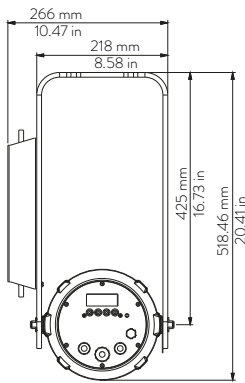

05 → Blue

06 → White Tone

07 → Saturation

08 → Strobe Effect

Drawing Size

LEDko EXT 80° Optic

Length	Width	Height	Weight
500 mm 19.68 in	252.6 mm 9.94 in	185 mm 7.28 in	15.1 Kg 33.28 lbs

With
bracket:
518.46 mm
20.41 in

LEDko EXT 30°-60° Zoom

Length	Width	Height	Weight
580 mm 22.83 in	252.6 mm 9.94 in	185 mm 7.28 in	15.6 Kg 34.39 lbs

With
bracket:
518.46 mm
20.41 in

LEDko EXT 14°-35° Zoom

Length	Width	Height	Weight
687.8 mm 27.07 in	252.6 mm 9.94 in	185 mm 7.28 in	16.9 Kg 37.25 lbs

With
bracket:
518.46 mm
20.41 in

LEDko EXT 10°-25° Zoom

Length	Width	Height	Weight
807.7 mm 31.8 in	252.6 mm 9.94 in	185 mm 7.28 in	18 Kg 39.68 lbs

With
bracket:
518.46 mm
20.41 in

Mounting yoke attachment point