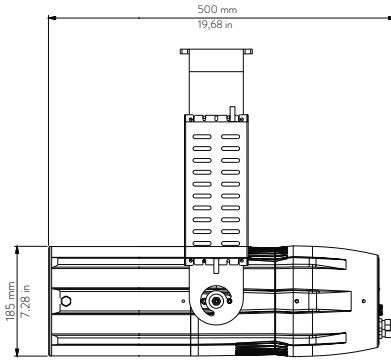

05 → Blue

06 → White Tone

07 → Saturation

08 → Strobe Effect

Drawing Size

LEDko EXT 80° Optic

Length	Width	Height	Weight
500 mm 19.68 in	252.6 mm 9.94 in	185 mm 7.28 in	15.1 Kg 33.28 lbs

With
bracket:
518.46 mm
20.41 in

LEDko EXT 30°-60° Zoom

Length	Width	Height	Weight
580 mm 22.83 in	252.6 mm 9.94 in	185 mm 7.28 in	15.6 Kg 34.39 lbs

With
bracket:
518.46 mm
20.41 in

LEDko EXT 14°-35° Zoom

Length	Width	Height	Weight
687.8 mm 27.07 in	252.6 mm 9.94 in	185 mm 7.28 in	16.9 Kg 37.25 lbs

With
bracket:
518.46 mm
20.41 in

LEDko EXT 10°-25° Zoom

Length	Width	Height	Weight
807.7 mm 31.8 in	252.6 mm 9.94 in	185 mm 7.28 in	18 Kg 39.68 lbs

With
bracket:
518.46 mm
20.41 in

Mounting yoke attachment point