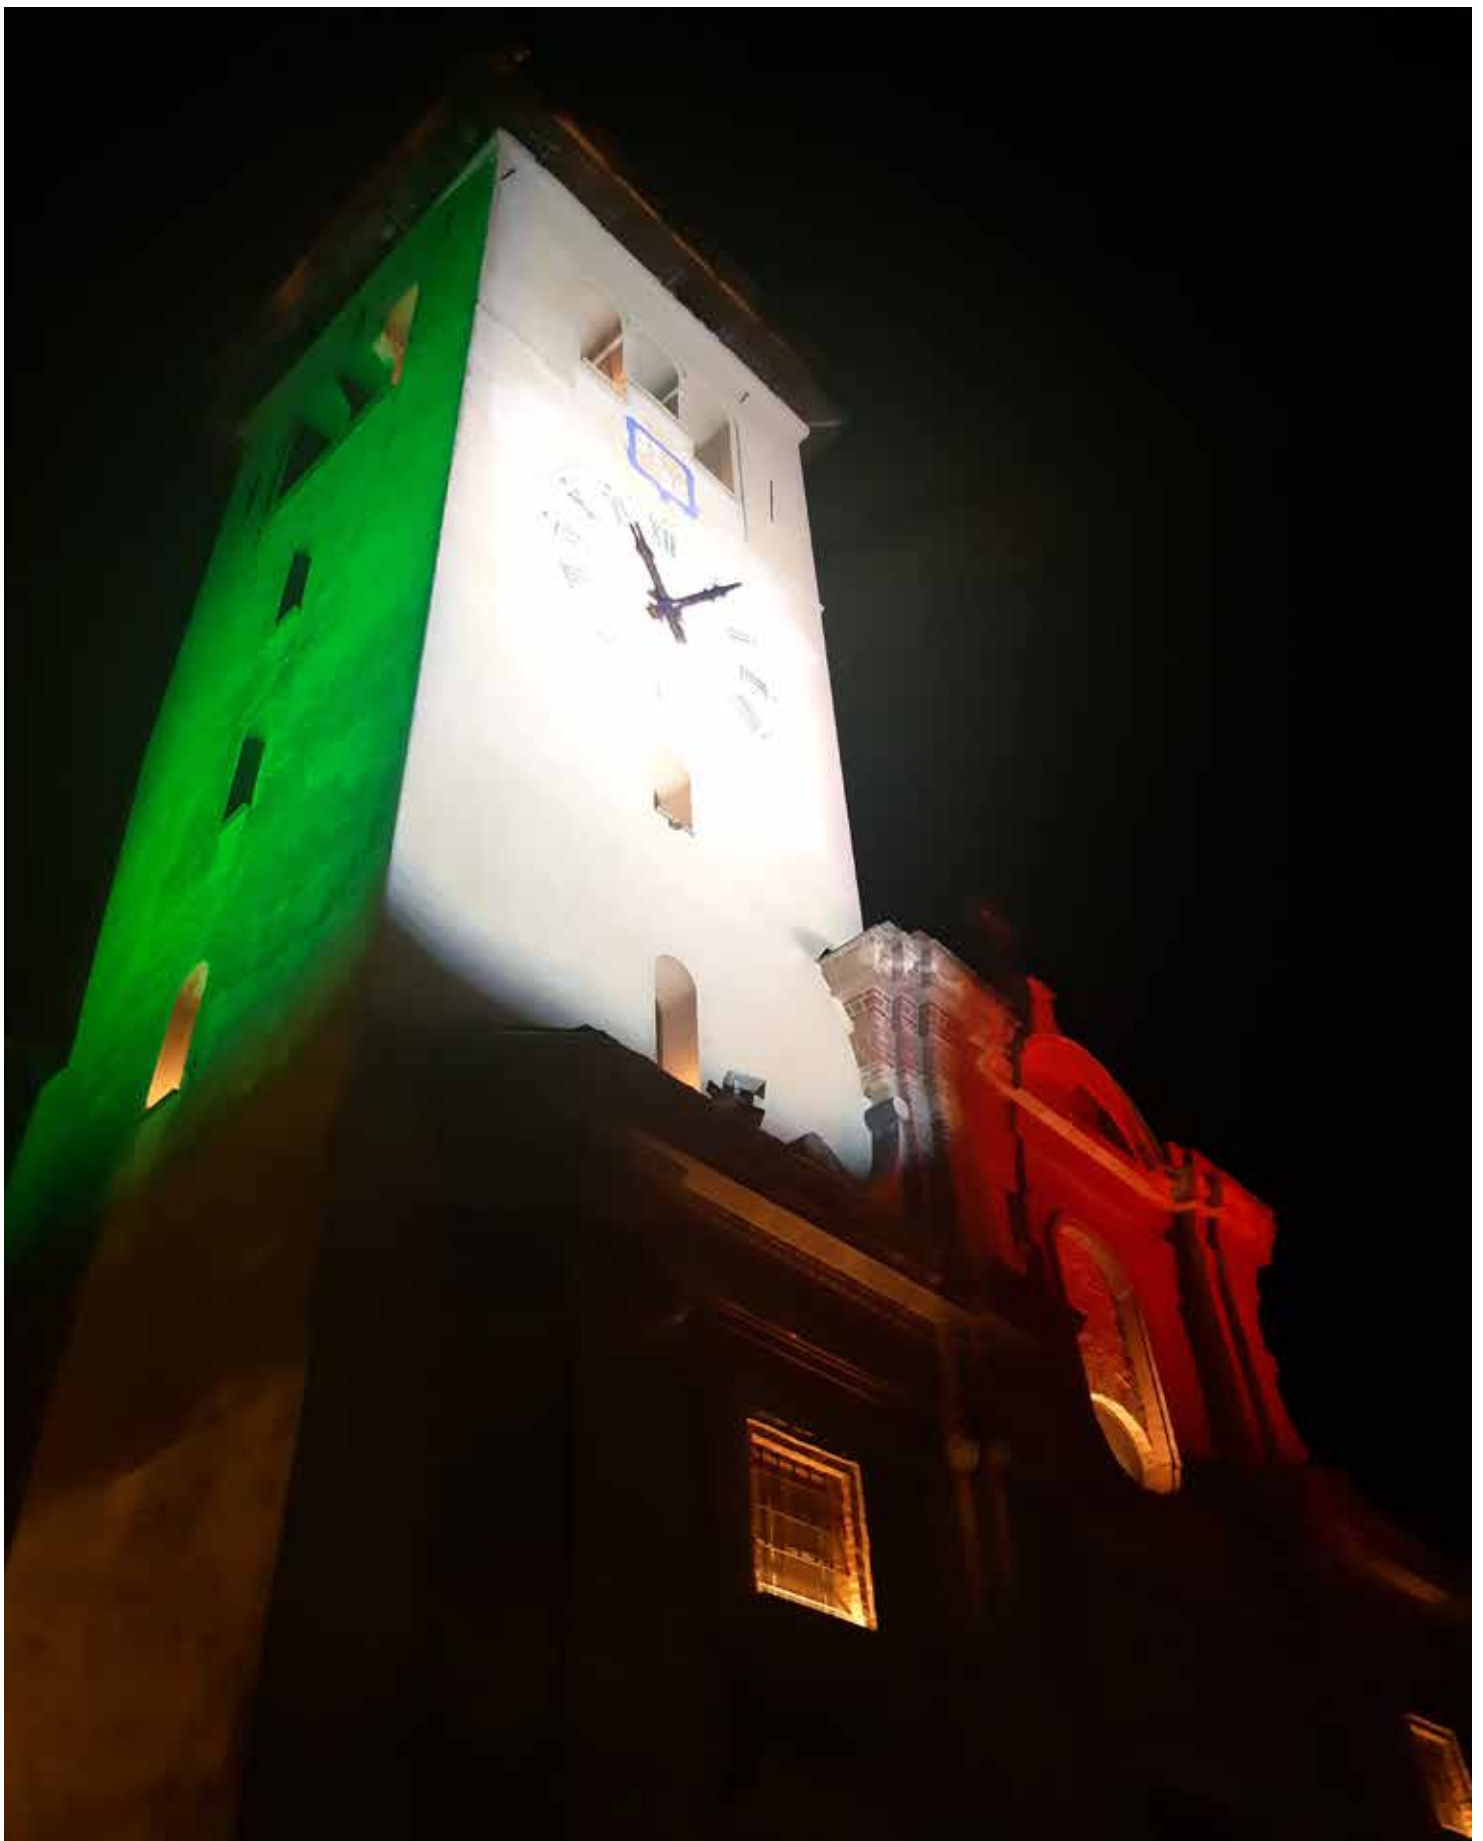

House of Worship - Church tower, Chieri, Italy

Product	LEDko EXT FS
CCT	RGBLA
CRI	>95
Optical	Zoom 17°-38°
Light Designer	Simona Cosentino