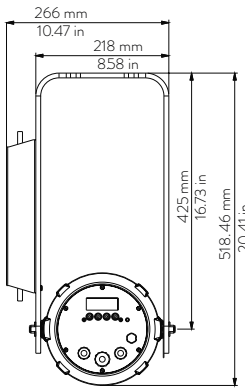

05 → Blue

06 → White Tone

07 → Saturation

08 → Strobe Effect

Drawing Size

LEDko EXT 80° Optic

Length	Width	Height	Weight
500 mm 19.68 in	252.6 mm 9.94 in	185 mm 7.28 in	15.1 Kg 33.28 lbs

With
bracket:
518.46 mm
20.41 in

LEDko EXT 30°-60° Zoom

Length	Width	Height	Weight
580 mm 22.83 in	252.6 mm 9.94 in	185 mm 7.28 in	15.6 Kg 34.39 lbs

With
bracket:
518.46 mm
20.41 in

LEDko EXT 14°-35° Zoom

Length	Width	Height	Weight
687.8 mm 27.07 in	252.6 mm 9.94 in	185 mm 7.28 in	16.9 Kg 37.25 lbs

With
bracket:
518.46 mm
20.41 in

LEDko EXT 10°-25° Zoom

Length	Width	Height	Weight
807.7 mm 31.8 in	252.6 mm 9.94 in	185 mm 7.28 in	18 Kg 39.68 lbs

With
bracket:
518.46 mm
20.41 in

Mounting yoke attachment point