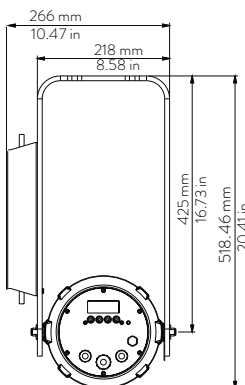

05 → Blue

06 → White Tone

07 → Saturation

08 → Strobe Effect

Drawing Size

LEDko EXT 80° Optic

Length	Width	Height	Weight
500 mm 19.68 in	252.6 mm 9.94 in	185 mm 7.28 in	15.1 Kg 33.28 lbs

With
bracket:
518.46 mm
20.41 in

LEDko EXT 30°-60° Zoom

Length	Width	Height	Weight
580 mm 22.83 in	252.6 mm 9.94 in	185 mm 7.28 in	15.6 Kg 34.39 lbs

With
bracket:
518.46 mm
20.41 in

LEDko EXT 14°-35° Zoom

Length	Width	Height	Weight
687.8 mm 27.07 in	252.6 mm 9.94 in	185 mm 7.28 in	16.9 Kg 37.25 lbs

With
bracket:
518.46 mm
20.41 in

LEDko EXT 10°-25° Zoom

Length	Width	Height	Weight
807.7 mm 31.8 in	252.6 mm 9.94 in	185 mm 7.28 in	18 Kg 39.68 lbs

With
bracket:
518.46 mm
20.41 in

Mounting yoke attachment point