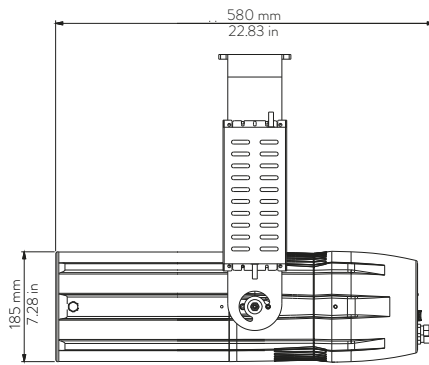

05 → Blue

06 → White Tone

07 → Saturation

08 → Strobe Effect

Drawing Size

LEDko EXT 80° Optic

Length	Width	Height	Weight
500 mm 19.68 in	252.6 mm 9.94 in	185 mm 7.28 in	15.1 Kg 33.28 lbs

With
bracket:
518.46 mm
20.41 in

LEDko EXT 30°-60° Zoom

Length	Width	Height	Weight
580 mm 22.83 in	252.6 mm 9.94 in	185 mm 7.28 in	15.6 Kg 34.39 lbs

With
bracket:
518.46 mm
20.41 in

LEDko EXT 14°-35° Zoom

Length	Width	Height	Weight
687.8 mm 27.07 in	252.6 mm 9.94 in	185 mm 7.28 in	16.9 Kg 37.25 lbs

With
bracket:
518.46 mm
20.41 in

LEDko EXT 10°-25° Zoom

Length	Width	Height	Weight
807.7 mm 31.8 in	252.6 mm 9.94 in	185 mm 7.28 in	18 Kg 39.68 lbs

With
bracket:
518.46 mm
20.41 in

Mounting yoke attachment point