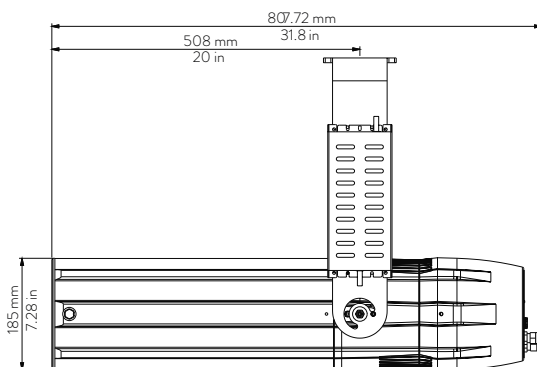

05 → Blue

06 → White Tone

07 → Saturation

08 → Strobe Effect

Drawing Size

LEDko EXT 80° Optic

Length	Width	Height	Weight
500 mm 19.68 in	252.6 mm 9.94 in	185 mm 7.28 in	15.1 Kg 33.28 lbs

With
bracket:
518.46 mm
20.41 in

LEDko EXT 30°-60° Zoom

Length	Width	Height	Weight
580 mm 22.83 in	252.6 mm 9.94 in	185 mm 7.28 in	15.6 Kg 34.39 lbs

With
bracket:
518.46 mm
20.41 in

LEDko EXT 14°-35° Zoom

Length	Width	Height	Weight
687.8 mm 27.07 in	252.6 mm 9.94 in	185 mm 7.28 in	16.9 Kg 37.25 lbs

With
bracket:
518.46 mm
20.41 in

LEDko EXT 10°-25° Zoom

Length	Width	Height	Weight
807.7 mm 31.8 in	252.6 mm 9.94 in	185 mm 7.28 in	18 Kg 39.68 lbs

With
bracket:
518.46 mm
20.41 in

Mounting yoke attachment point