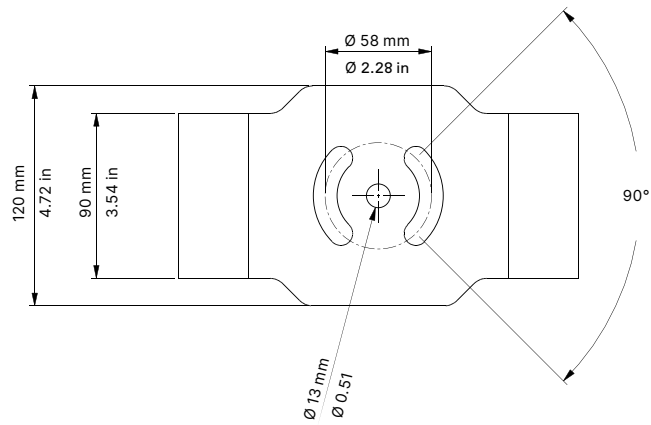

05 → Blue

06 → White Tone

07 → Saturation

08 → Strobe Effect

Drawing Size

LEDko EXT 80° Optic

Length	Width	Height	Weight
500 mm 19.68 in	252.6 mm 9.94 in	185 mm 7.28 in	15.1 Kg 33.28 lbs

With
bracket:
518.46 mm
20.41 in

LEDko EXT 30°-60° Zoom

Length	Width	Height	Weight
580 mm 22.83 in	252.6 mm 9.94 in	185 mm 7.28 in	15.6 Kg 34.39 lbs

With
bracket:
518.46 mm
20.41 in

LEDko EXT 14°-35° Zoom

Length	Width	Height	Weight
687.8 mm 27.07 in	252.6 mm 9.94 in	185 mm 7.28 in	16.9 Kg 37.25 lbs

With
bracket:
518.46 mm
20.41 in

LEDko EXT 10°-25° Zoom

Length	Width	Height	Weight
807.7 mm 31.8 in	252.6 mm 9.94 in	185 mm 7.28 in	18 Kg 39.68 lbs

With
bracket:
518.46 mm
20.41 in

Mounting yoke attachment point

DMX Signal Junction Connector

Specification

DMX 512 STANDARD:

Pin 1 = Ground Wire

Pin 2 = Negative (Black)

Pin 3 = Positive (White)

House of Worship - Church tower, Chieri, Italy

Product	LEDko EXT FS
CCT	RGBLA
CRI	>95
Optical	Zoom 17°-38°
Light Designer	Simona Cosentino