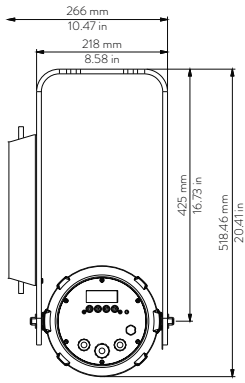

05 → Blue

06 → White Tone

07 → Saturation

08 → Strobe Effect

Drawing Size

LEDko EXT 80° Optic

Length	Width	Height	Weight
500 mm 19.68 in	252.6 mm 9.94 in	185 mm 7.28 in	15.1 Kg 33.28 lbs

With
bracket:
518.46 mm
20.41 in

LEDko EXT 30°-60° Zoom

Length	Width	Height	Weight
580 mm 22.83 in	252.6 mm 9.94 in	185 mm 7.28 in	15.6 Kg 34.39 lbs

With
bracket:
518.46 mm
20.41 in

LEDko EXT 14°-35° Zoom

Length	Width	Height	Weight
687.8 mm 27.07 in	252.6 mm 9.94 in	185 mm 7.28 in	16.9 Kg 37.25 lbs

With
bracket:
518.46 mm
20.41 in

LEDko EXT 10°-25° Zoom

Length	Width	Height	Weight
807.7 mm 31.8 in	252.6 mm 9.94 in	185 mm 7.28 in	18 Kg 39.68 lbs

With
bracket:
518.46 mm
20.41 in

Mounting yoke attachment point