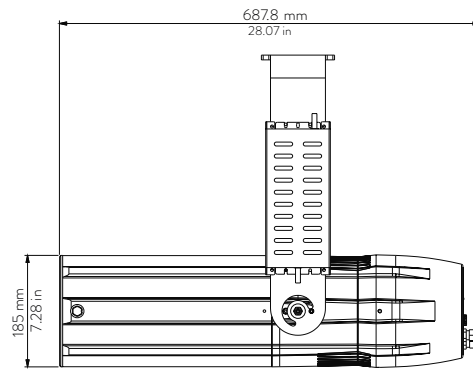

05 → Blue

06 → White Tone

07 → Saturation

08 → Strobe Effect

Drawing Size

LEDko EXT 80° Optic

Length	Width	Height	Weight
500 mm 19.68 in	252.6 mm 9.94 in	185 mm 7.28 in	15.1 Kg 33.28 lbs

With
bracket:
518.46 mm
20.41 in

LEDko EXT 30°-60° Zoom

Length	Width	Height	Weight
580 mm 22.83 in	252.6 mm 9.94 in	185 mm 7.28 in	15.6 Kg 34.39 lbs

With
bracket:
518.46 mm
20.41 in

LEDko EXT 14°-35° Zoom

Length	Width	Height	Weight
687.8 mm 27.07 in	252.6 mm 9.94 in	185 mm 7.28 in	16.9 Kg 37.25 lbs

With
bracket:
518.46 mm
20.41 in

LEDko EXT 10°-25° Zoom

Length	Width	Height	Weight
807.7 mm 31.8 in	252.6 mm 9.94 in	185 mm 7.28 in	18 Kg 39.68 lbs

With
bracket:
518.46 mm
20.41 in

Mounting yoke attachment point