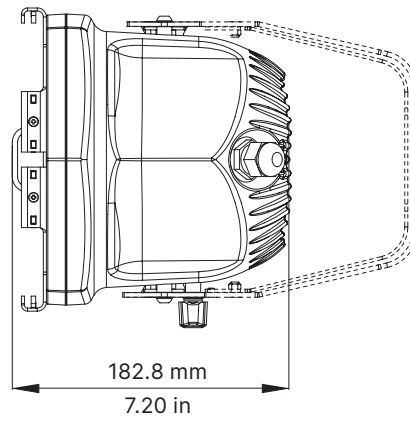

ParLite LED ACL Standard Version