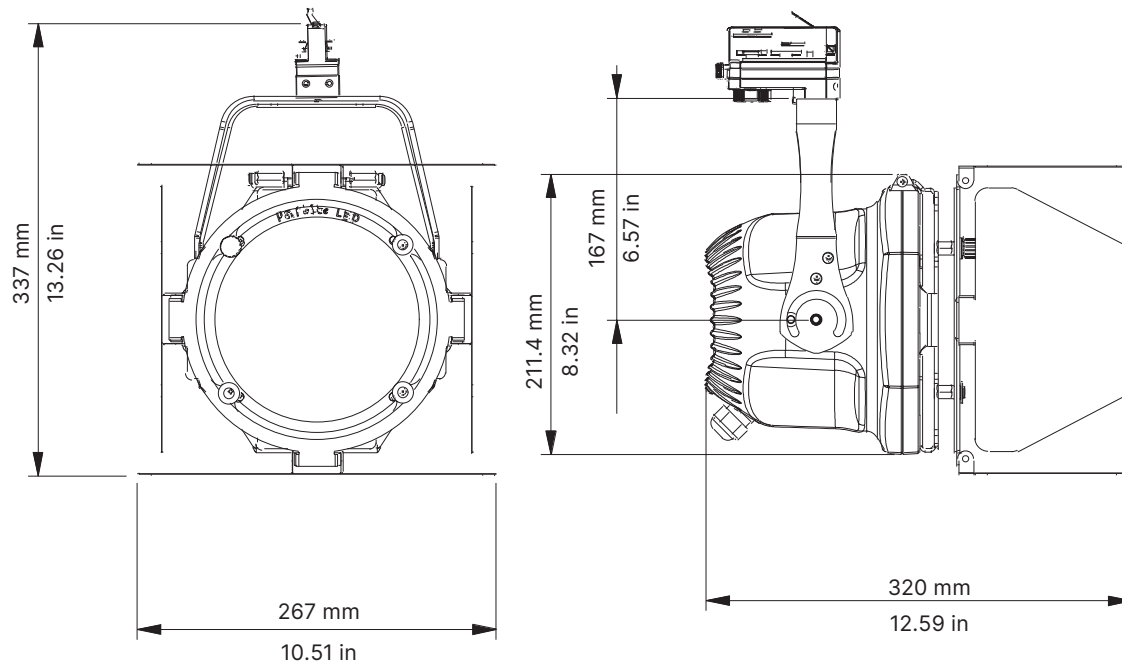

ParLite LED ACL Track Mount with 4-LEAF barndoor