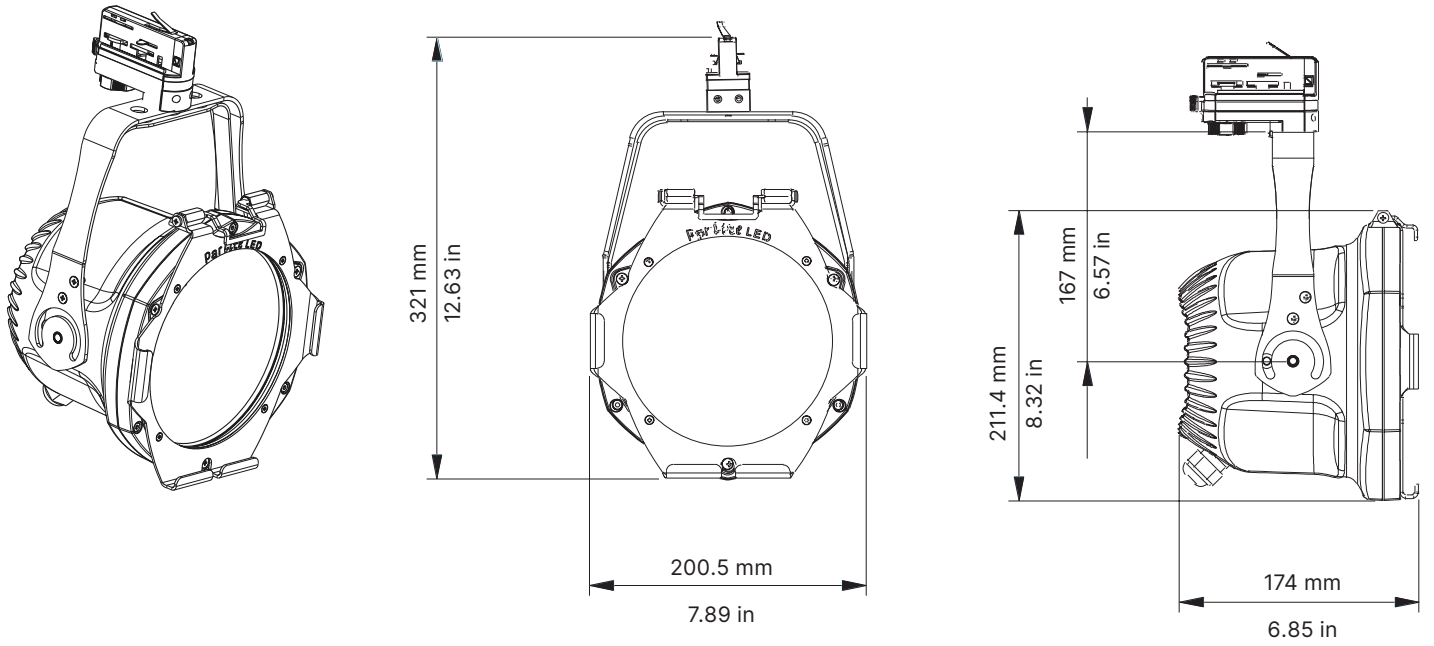

ParLite LED ACL Track Mount