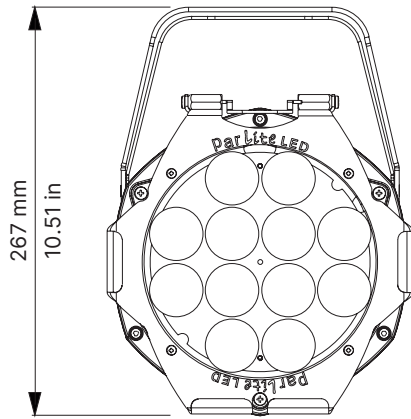

ParLite LED ACL Standard Version