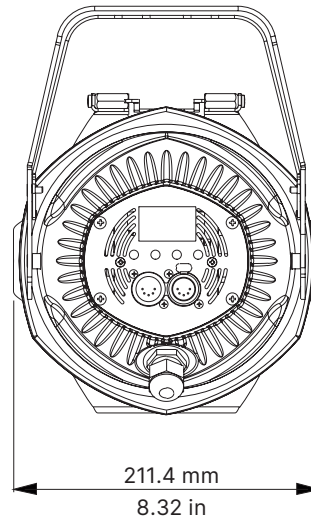

ParLite LED ACL Standard Version