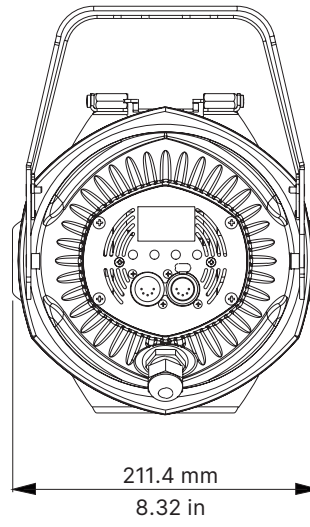

ParLite LED ACL Standard Version