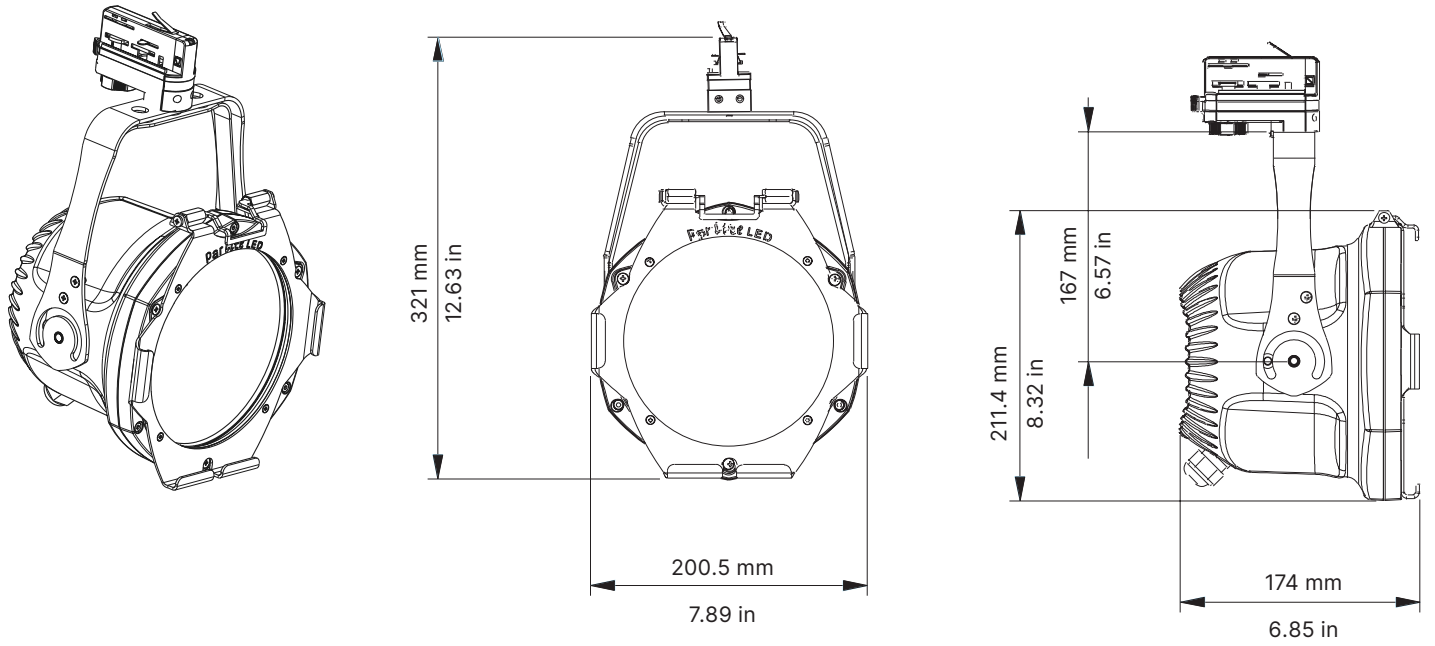

ParLite LED ACL Track Mount