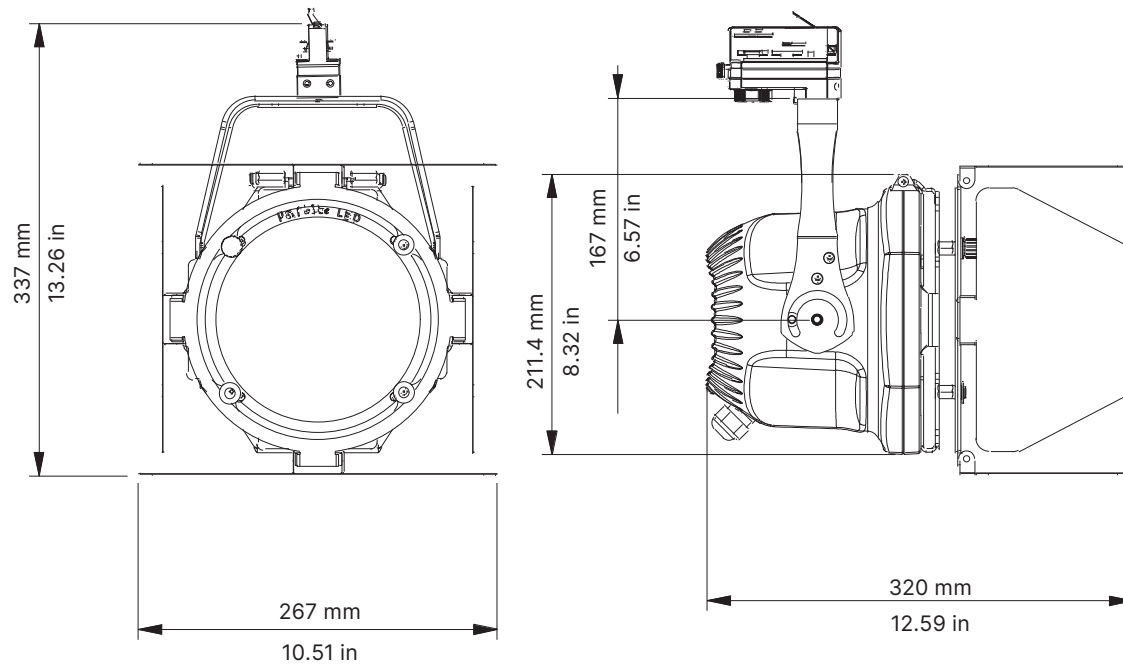

ParLite LED ACL Track Mount with 4-LEAF barndoor