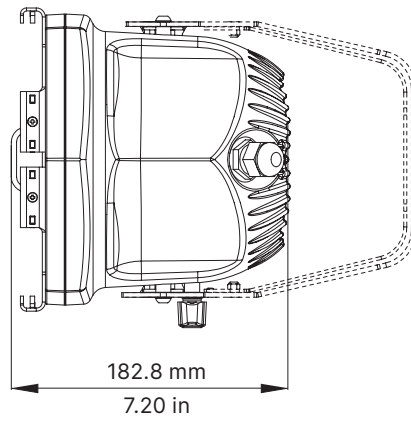

ParLite LED ACL Standard Version