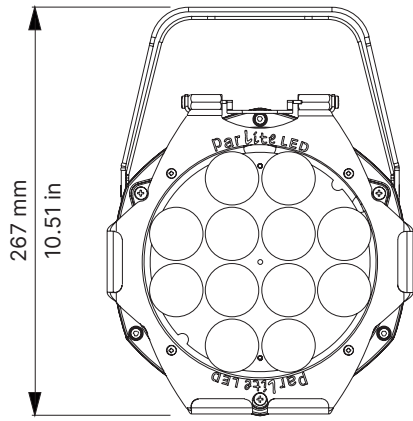

ParLite LED ACL Standard Version