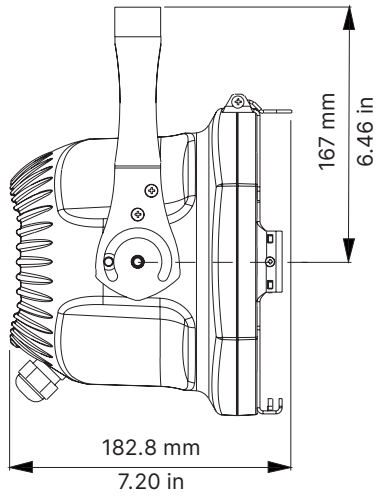

ParLite LED ACL Standard Version