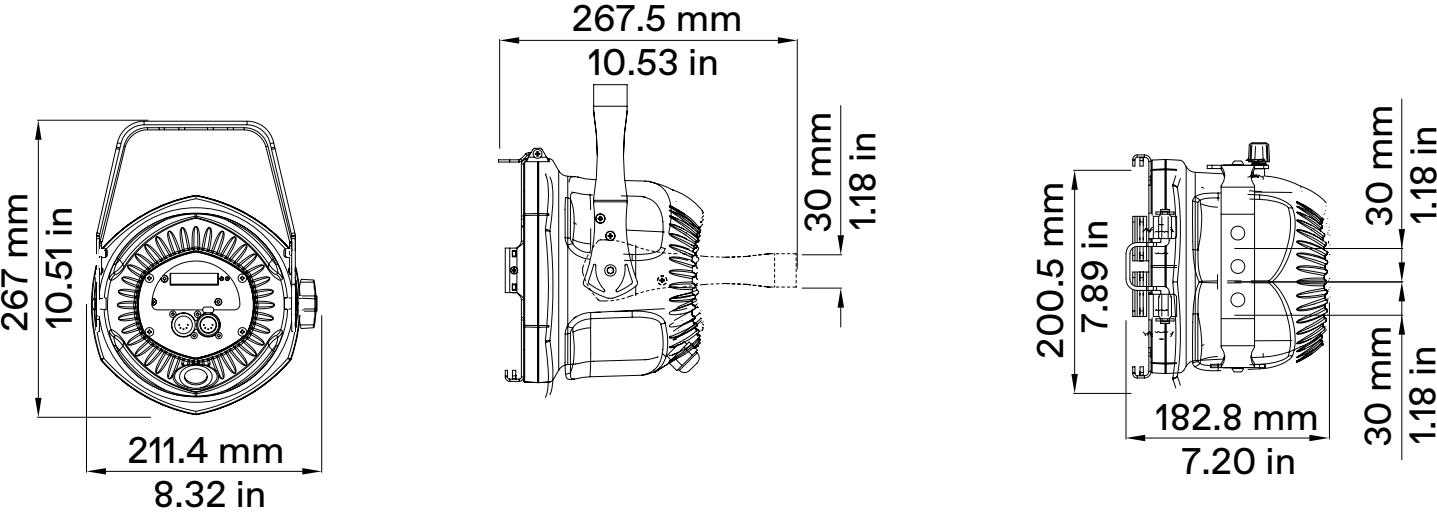

13 Channels

- 01 → Master Dimmer
- 02 → Ring 1
- 03 → Ring 2
- 04 → Ring 3
- 05 → Ring 4
- 06 → Ring 5
- 07 → Ring 6
- 08 → Ring 7
- 09 → Frequency
- 10 → Duration
- 11 → Strobe Effect
- 12 → Games
- 13 → Games Speed

6 Channels

- 01 → Master Dimmer
- 02 → Frequency
- 03 → Duration
- 04 → Strobe Effect
- 05 → Games
- 06 → Game Speed

3 Channels

- 01 → Master Dimmer
- 02 → Frequency
- 03 → Duration

Drawing Size