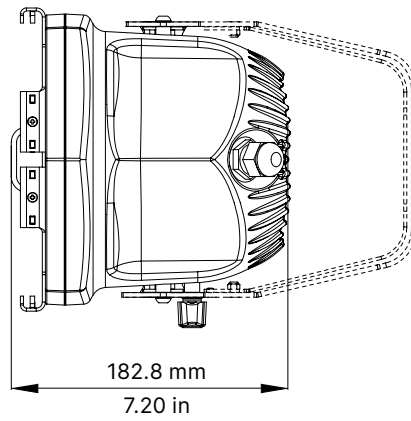

BC10007A009	PO Yoke (only IP20 version)	
BC10007A012	Top hat (only IP20 version)	
BC10007A011	Half top hat (only IP20 version)	

DMX Charts

5 Channels

01 → Master Dimmer

02 → Spare Channel

03 → Dimmer Fine

04 → Strobe Effect

05 → Special Function

1 Channel

01 → Master Dimmer

ParLite LED Track Mount

ParLite LED Track Mount with 4-LEAF barndoor

ParLite LED ACL Tungsten

Optic: 3° Lens

Distance(m)	5	10	15	20	25	30	35	40	45	50
lux	3.200K 10.440	2.610	1.160	653	418	290	213	163	129	104
1/2 P.A. Ø (m)	0,26	0,52	0,79	1,05	1,31	1,57	1,83	2,09	2,36	2,62
1/10 P.A. Ø (m)	0,59	1,17	1,76	2,34	2,93	3,51	4,10	4,68	5,27	5,85
lux	3.200K CRI 80									