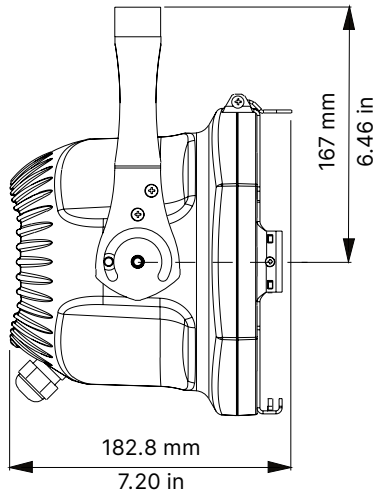

BC10007A009	PO Yoke (only IP20 version)	
BC10007A012	Top hat (only IP20 version)	
BC10007A011	Half top hat (only IP20 version)	

DMX Charts

5 Channels

01 → Master Dimmer

02 → Spare Channel

03 → Dimmer Fine

04 → Strobe Effect

05 → Special Function

1 Channel

01 → Master Dimmer

ParLite LED Track Mount

ParLite LED Track Mount with 4-LEAF barndoor

ParLite LED ACL Tungsten

Optic: 3° Lens

Distance(m)	5	10	15	20	25	30	35	40	45	50
lux	3.200K 10.440	2.610	1.160	653	418	290	213	163	129	104
1/2 P.A. Ø (m)	0,26	0,52	0,79	1,05	1,31	1,57	1,83	2,09	2,36	2,62
1/10 P.A. Ø (m)	0,59	1,17	1,76	2,34	2,93	3,51	4,10	4,68	5,27	5,85
lux	3.200K CRI 80									