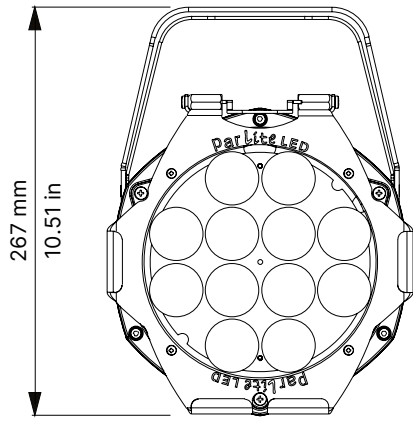

BC10007A009	PO Yoke (only IP20 version)	
BC10007A012	Top hat (only IP20 version)	
BC10007A011	Half top hat (only IP20 version)	

DMX Charts

5 Channels

01 → Master Dimmer

02 → Spare Channel

03 → Dimmer Fine

04 → Strobe Effect

05 → Special Function

1 Channel

01 → Master Dimmer

ParLite LED Track Mount

ParLite LED Track Mount with 4-LEAF barndoor

ParLite LED ACL Tungsten

Optic: 3° Lens

Distance(m)	5	10	15	20	25	30	35	40	45	50
lux	3.200K 10.440	2.610	1.160	653	418	290	213	163	129	104
1/2 P.A. Ø (m)	0,26	0,52	0,79	1,05	1,31	1,57	1,83	2,09	2,36	2,62
1/10 P.A. Ø (m)	0,59	1,17	1,76	2,34	2,93	3,51	4,10	4,68	5,27	5,85
lux	3.200K CRI 80									