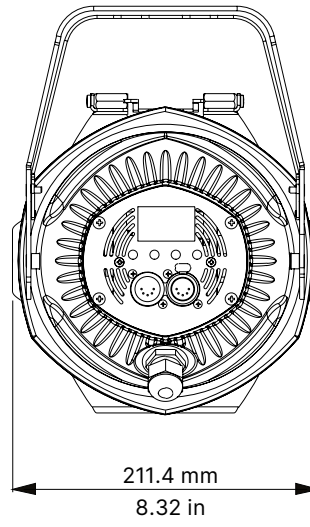

BC10007A009	PO Yoke (only IP20 version)	
BC10007A012	Top hat (only IP20 version)	
BC10007A011	Half top hat (only IP20 version)	

DMX Charts

5 Channels

01 → Master Dimmer

02 → Spare Channel

03 → Dimmer Fine

04 → Strobe Effect

05 → Special Function

1 Channel

01 → Master Dimmer

ParLite LED Track Mount

ParLite LED Track Mount with 4-LEAF barndoor

ParLite LED ACL Tungsten

Optic: 3° Lens

Distance(m)	5	10	15	20	25	30	35	40	45	50
lux	3.200K 10.440	2.610	1.160	653	418	290	213	163	129	104
1/2 P.A. Ø (m)	0,26	0,52	0,79	1,05	1,31	1,57	1,83	2,09	2,36	2,62
1/10 P.A. Ø (m)	0,59	1,17	1,76	2,34	2,93	3,51	4,10	4,68	5,27	5,85
lux	3.200K CRI 80									