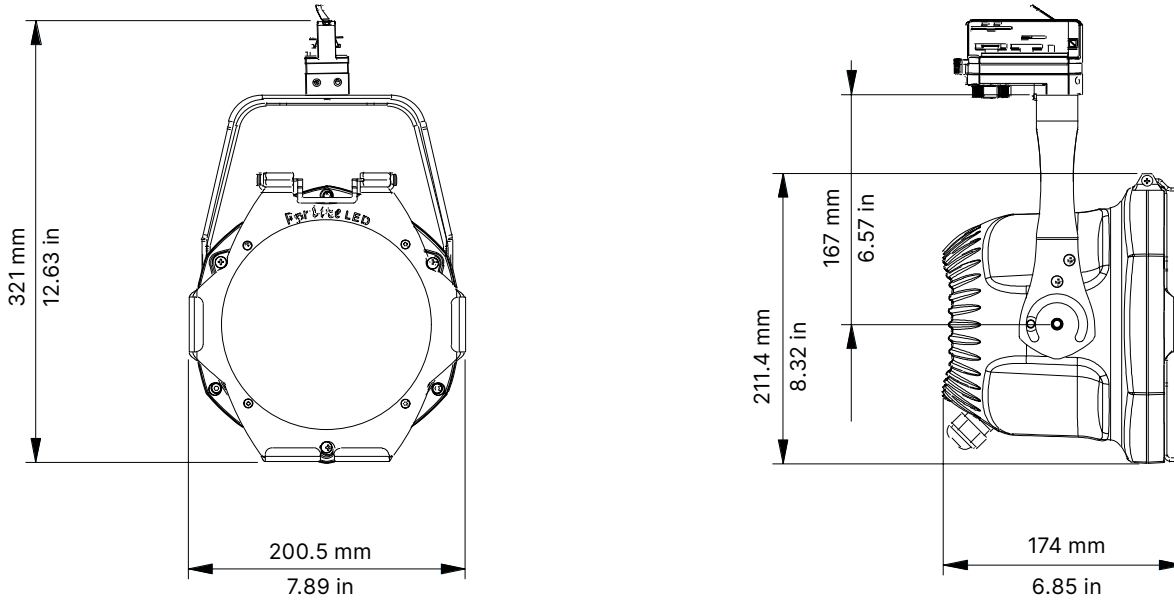

**2 Channels**

- 01 → Master Dimmer
- 02 → White Tone

**1 Channel**

- 01 → Master Dimmer

ParLite LED Track Mount

ParLite LED Track Mount with 4-LEAF barndoor

● Coemar Lighting S.r.l.

Via Carpenedolo, 90  
46043, Castiglione delle Stiviere (MN) – Italy