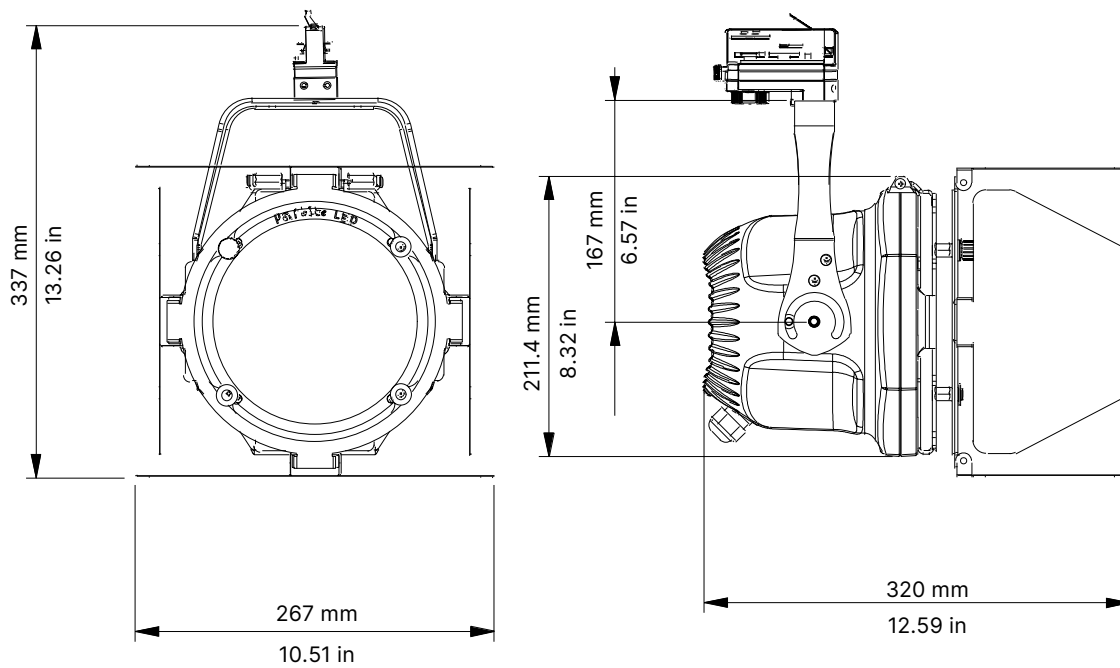

**2 Channels**

- 01 → Master Dimmer
- 02 → White Tone

**1 Channel**

- 01 → Master Dimmer

ParLite LED Track Mount

ParLite LED Track Mount with 4-LEAF barndoor

● Coemar Lighting S.r.l.

Via Carpenedolo, 90  
46043, Castiglione delle Stiviere (MN) – Italy