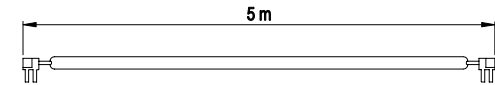

LABELS

ETICHETTE

coemar RigaLed Multicolor — ETC 150

made in Italy by **coemar** LIGHT EMOTION
24V DC Max Power: 300 W 0.5 m Max Temp Rise: 80°C / 176°F
Max Temp Rise: 80°C / 176°F
Weight: 1.4 kg 3.1 lbs
serial number

— ETC 152

— ETC 153

— ETC 154

AVAILABLES CABLES

CAVI DISPONIBILI

— COCV 12

— COCV 13

CODE / CODICE	POS.	DESCRIPTION	DESCRIZIONE	N°PCS
8642.03	1	COVER PANEL	PANNELLO DI COPERT.	1
8642.01	2	SYMMETRIC REFLECTOR	PARABOLA SIMMETRICA	1
VI 848	3	SCREW 3.5x6.4	VITI AUTOFIL. 3.5x6.4	16
8643.05	4	INSULATOR PANEL	PANNELLO ISOLANTE	2
LED 002	5	RGB LED LINE 50	BARRA A 50 LED RGB	2
EL 1204382	6	LED CONNECTOR	CONNETTORE PER LED	2
VTSP 4.2x13	7	SCREW 4.2x13	VITE AUTOF. 4.2x13 SVAS.	4
8643.03	8	COVER SIDE PLATE	CHIUSURA LATERALE	2
MR 10	9	CABLE HOLDER	FERMA CAVO	2
VI 617	10	SCREW 3.5x9.5	VITE AUTOF. 3.5x9.5	4
VTXC 4x12	11	SCREW M4x12	VITE M4x12	2
MMD 58	12	SPACER Øe15 Øi6 H1	DIST. TEFLON Øe15 Øi6 H1	2

CODE / CODICE	POS.	DESCRIPTION	DESCRIZIONE	N°PCS
RLX 1730	13	INOX WASHER Ø4	RONDELLA INOX Ø4	2
DAX 03	14	INOX NUT M4	DADO INOX M4 AUTOBL.	2
8643.04	15	FIXING PLATE	STAFFA DI FISSAGGIO	2
8642.02	16	PROFILE L. 1015	PROFILATO L. 1015	1
COCV 11	17	CABLE L. 0.5 m	CABLE L. 0.5 m	1