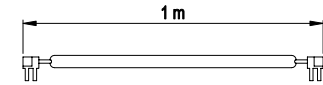

LABELS

ETICHETTE

coemar RigaLed Multicolor — ETC 150

made in Italy by **coemar** LIGHT EMOTION
24V DC Max Power: 300 W 0.5 m Max Temp Rise: 80°C / 176°F
Max Temp Rise: 80°C / 176°F
Weight: 1.4 kg 3.1 lbs
serial number

— ETC 152

— ETC 153

— ETC 154

AVAILABLES CABLES

CAVI DISPONIBILI

— COCV 12