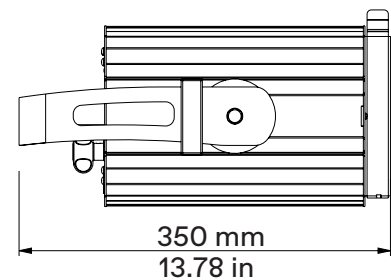

**1 Channel**

- 01 → Master Dimmer

Drawing Size

Broadcast - TV Studio Milanello, Italy

Product	Risalto S VW Fresnel
CCT	2.800K → 6.500K
CRI	> 95
Light Designer	Alessandro Mantero

● Coemar Lighting S.r.l.

Via Carpenedolo, 90  
46043, Castiglione delle Stiviere (MN) – Italy