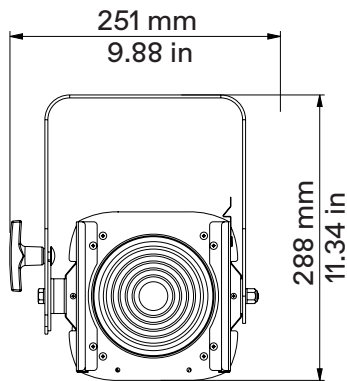

**1 Channel**

- 01 → Master Dimmer

Drawing Size

Broadcast - TV Studio Milanello, Italy

Product	Risalto S VW Fresnel
CCT	2.800K → 6.500K
CRI	> 95
Light Designer	Alessandro Mantero

● Coemar Lighting S.r.l.

Via Carpenedolo, 90  
46043, Castiglione delle Stiviere (MN) – Italy