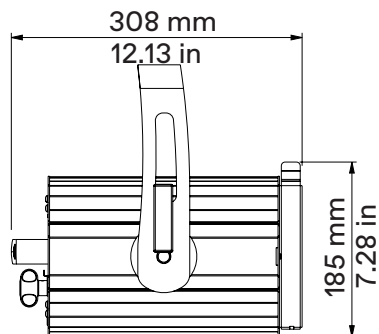

**1 Channel**

- 01 → Master Dimmer

Drawing Size

Broadcast - TV Studio Milanello, Italy

Product	Risalto S VW Fresnel
CCT	2.800K → 6.500K
CRI	> 95
Light Designer	Alessandro Mantero

● Coemar Lighting S.r.l.

Via Carpenedolo, 90  
46043, Castiglione delle Stiviere (MN) – Italy