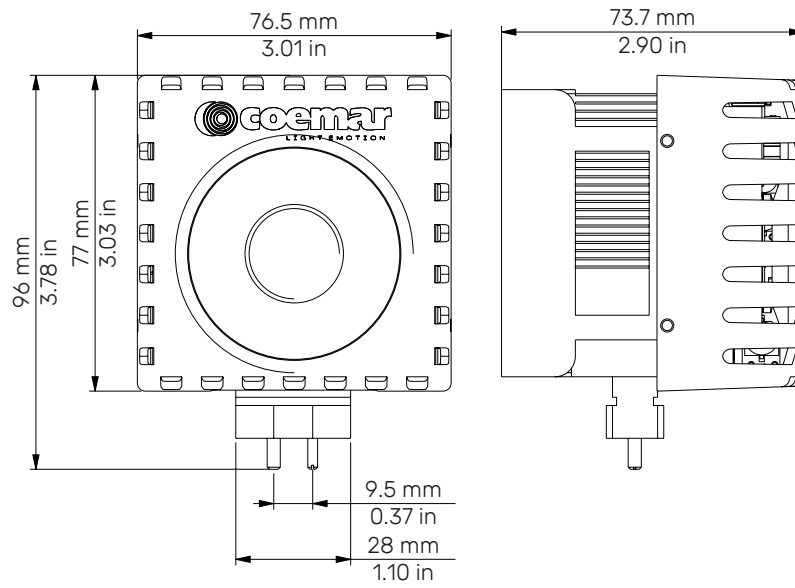

Mini ReLite LED with GY9.5

Ordering informations

Product	Code
Mini ReLite T Studio with G22	F040A040A
Mini ReLite T Studio with GY9.5	F040A070A
Mini ReLite D Studio with G22	F040B040A
Mini ReLite D Studio with GY9.5	F040B070A
Mini ReLite D Studio with GX9.5	F040B050A
Mini ReLite T with G22	F040C040A
Mini ReLite T with GX9.5	F040C050A
Mini ReLite T with GY9.5	F040C070A
Mini ReLite D with G22	F040D040A
Mini ReLite D with GX9.5	F040D050A
Mini ReLite D with GY9.5	F040D070A