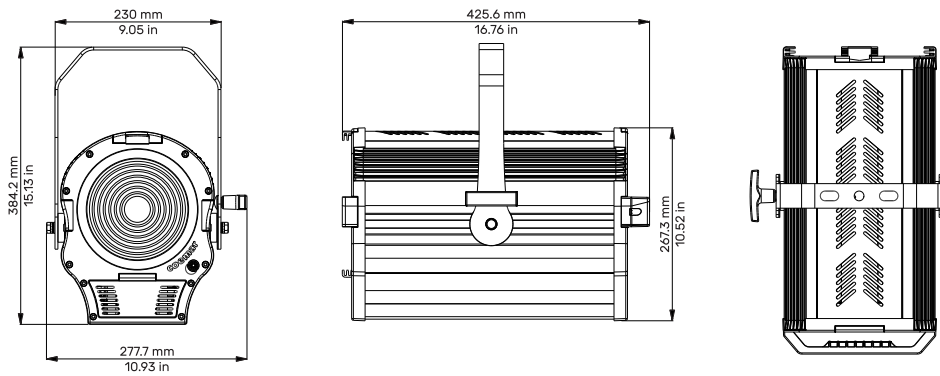

## PHYSICAL SIZE

- Length: 425.5 mm (16.76 in)
- Width: 277.7 mm (10.93 in)
- Height: 267.3 mm (10.52 in)
- Height with bracket: 384.2 mm (15.13 in)
- Weight: 9.5 Kg (20.94 lbs)

## ELECTRICAL SPECIFICATIONS AND CONNECTIONS

- AC power: 80-264 V, auto-sensing, 50/60 Hz
- Max power consumption: 190 W
- Power consumption: 0.88 A at 230 V, 1.69 A at 115 V - cosφ 0.94 min.
- In and Out PowerCon TRUE connectors
- DMX data in/out: 5 pin locking XLR

## DRAWING SIZE