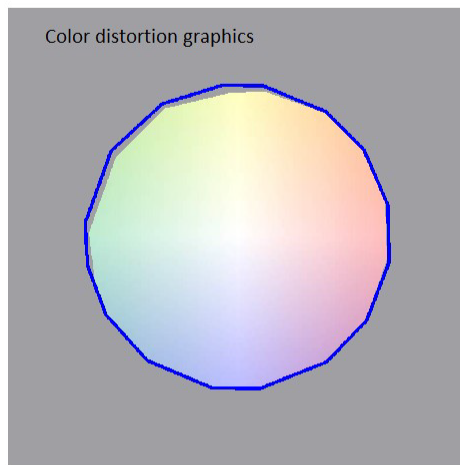

General Color Rendition