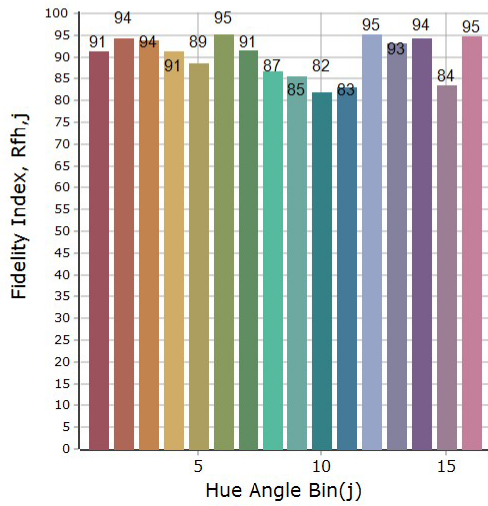

Rg 99,8
Gammut index Rg

Spectrum

General Color Rendition

TM30 TEST REPORT

FLOOD ANGLE

Information

User :	Measure Time :09:24:47
Model NO. : MK350S PREMIUM	Light Source :Relite Led HD

Rf 91,2
Fidelity index Rf

Color Fidelity by Sample

TM30 TEST REPORT

MEDIUM ANGLE

Information

User :	Measure Time :09:25:29
Model NO. : MK350S PREMIUM	Light Source :Relite Led HD

Rf 91,0
Fidelity index Rf

Rg 99,6
Gammut index Rg

Spectrum

General Color Rendition

TM30 TEST REPORT

MEDIUM ANGLE

Information

User :	Measure Time :09:25:29
Model NO. : MK350S PREMIUM	Light Source :Relite Led HD

Rf 91,0 Fidelity index Rf

Rg 99,6 Gammut index Rg

Color Rendition by Hue

Color Fidelity by Sample

TM30 TEST REPORT

SPOT ANGLE

Information

User :	Measure Time :09:22:36
Model NO. : MK350S PREMIUM	Light Source :Relite Led HD

Rf 91,2
Fidelity index Rf

Rg 99,8
Gammut index Rg

Spectrum