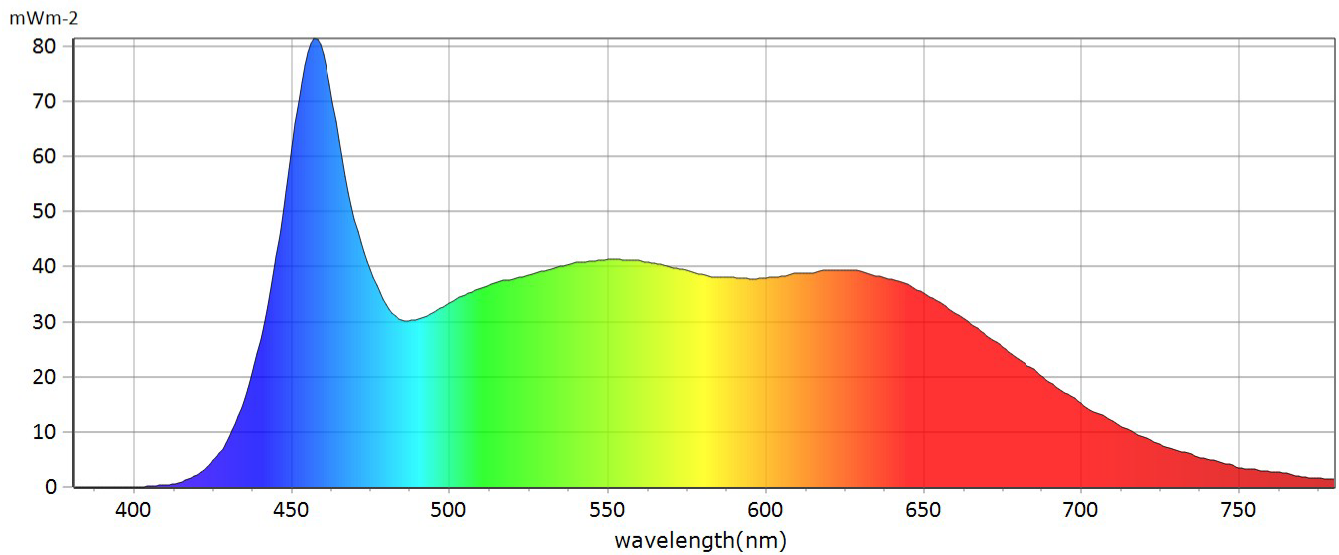

Color Fidelity by Sample

TM30 TEST REPORT

MEDIUM ANGLE

Information

User :	Measure Time :09:25:29
Model NO. : MK350S PREMIUM	Light Source :Relite Led HD

Rf 91,0
Fidelity index Rf

Rg 99,6
Gammut index Rg

Spectrum

Color Fidelity by Sample

TM30 TEST REPORT

SPOT ANGLE

Information

User :	Measure Time :09:22:36
Model NO. : MK350S PREMIUM	Light Source :Relite Led HD

Rf 91,2
Fidelity index Rf

Rg 99,8
Gammut index Rg

Spectrum