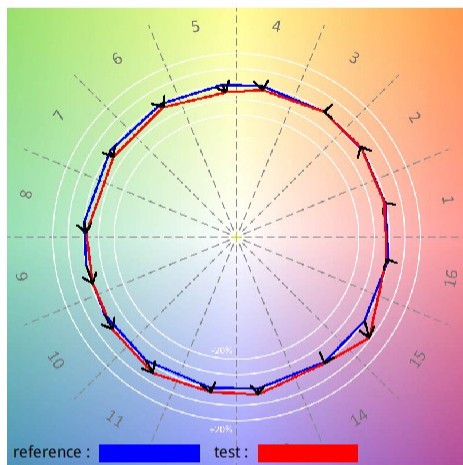

General Color Rendition