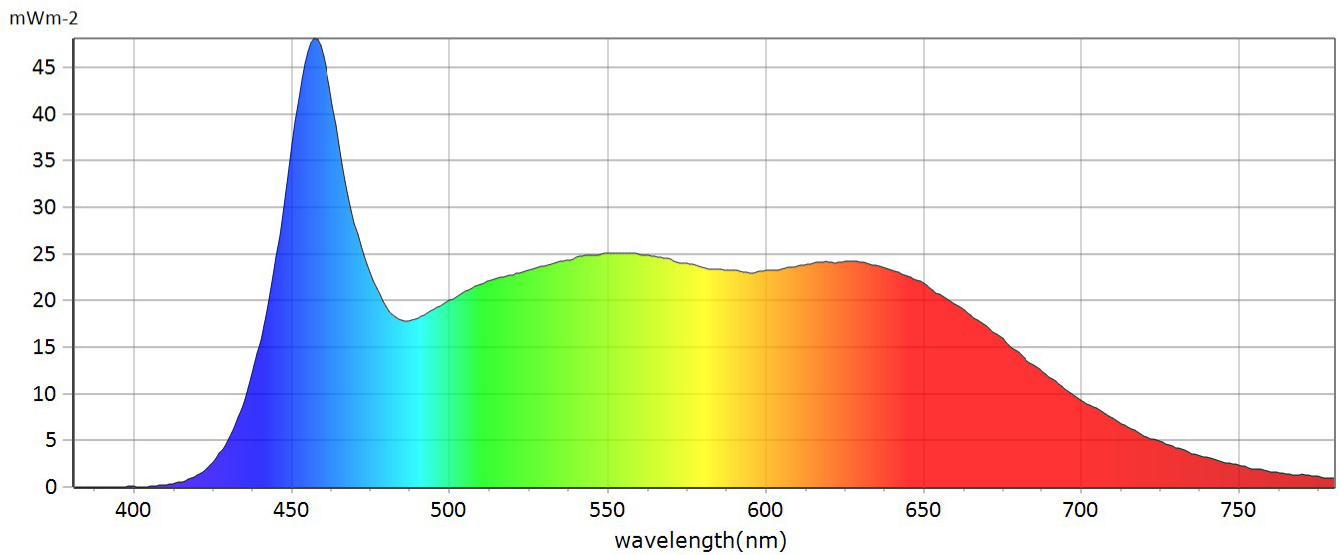

RELITE LED HD
DAYLIGHT CRI 97
(INSTALLED ON ARRI 2000W)

TM30 TEST REPORT

TM30 TEST REPORT

FLOOD ANGLE

Information

User :	Measure Time :09:24:47
Model NO. : MK350S PREMIUM	Light Source :Relite Led HD

Rf 91,2
Fidelity index Rf

Rg 99,8
Gammut index Rg

Spectrum

General Color Rendition

TM30 TEST REPORT

FLOOD ANGLE

Information

User :	Measure Time :09:24:47
Model NO. : MK350S PREMIUM	Light Source :Relite Led HD

Rf 91,2
Fidelity index Rf

Color Fidelity by Sample

TM30 TEST REPORT

SPOT ANGLE

Information

User :	Measure Time :09:22:36
Model NO. : MK350S PREMIUM	Light Source :Relite Led HD

Rf 91,2
Fidelity index Rf

Rg 99,8
Gammut index Rg

Spectrum

Color Fidelity by Sample