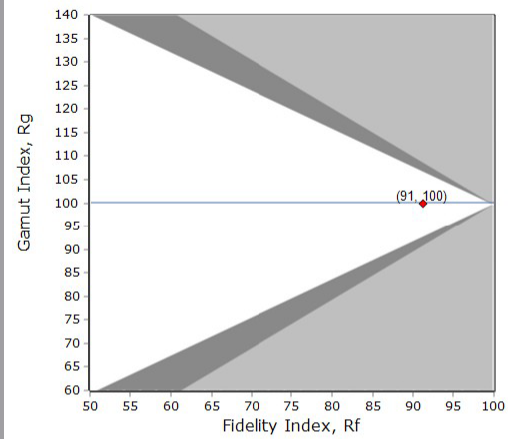

Color Fidelity by Sample

TM30 TEST REPORT

SPOT ANGLE

Information

User :	Measure Time :09:22:36
Model NO. : MK350S PREMIUM	Light Source :Relite Led HD

Rf 91,2
Fidelity index Rf

Rg 99,8
Gammut index Rg

Spectrum

General Color Rendition

TM30 TEST REPORT

SPOT ANGLE

Information

User :	Measure Time :09:22:36
Model NO. : MK350S PREMIUM	Light Source :Relite Led HD

Rf 91,2
Fidelity index Rf

Rg 99,8
Gammut index Rg

Color Rendition by Hue