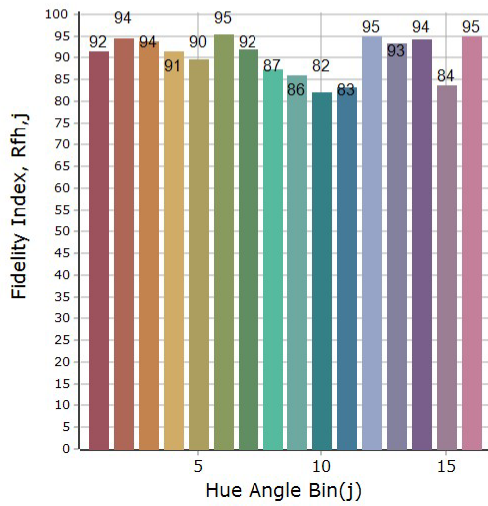

TM30 TEST REPORT

FLOOD ANGLE

Information

User :	Measure Time :09:24:47
Model NO. : MK350S PREMIUM	Light Source :Relite Led HD

Rf 91,2
Fidelity index Rf

Rg 99,8
Gammut index Rg

Color Rendition by Hue