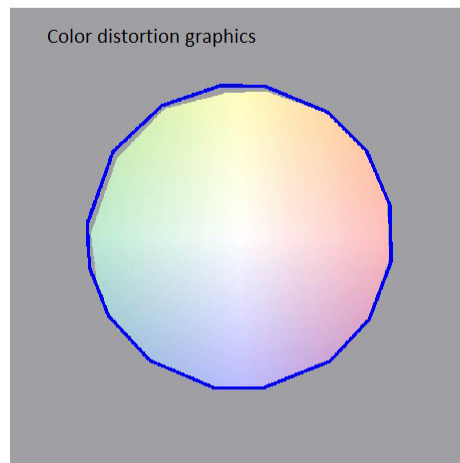

RELITE LED HD
DAYLIGHT CRI 97
(INSTALLED ON ARRI 2000W)

TM30 TEST REPORT

TM30 TEST REPORT

FLOOD ANGLE

Information

User :	Measure Time :09:24:47
Model NO. : MK350S PREMIUM	Light Source :Relite Led HD

Rf 91,2
Fidelity index Rf

Rg 99,8
Gammut index Rg

Spectrum

General Color Rendition

TM30 TEST REPORT

FLOOD ANGLE

Information

User :	Measure Time :09:24:47
Model NO. : MK350S PREMIUM	Light Source :Relite Led HD

Rf 91,2
Fidelity index Rf

Color Fidelity by Sample