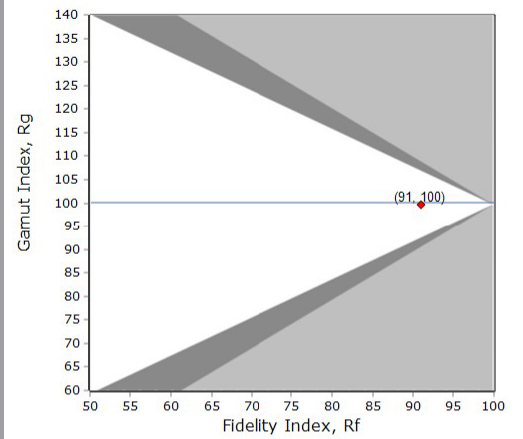

General Color Rendition