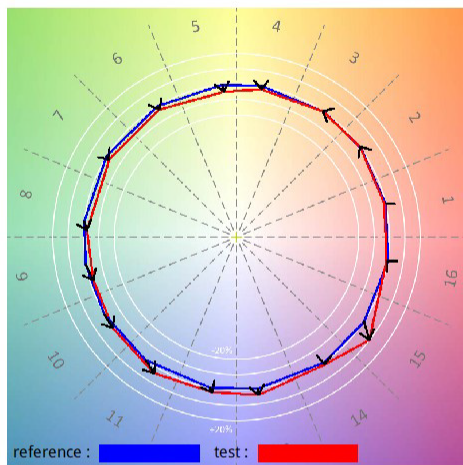

Color Fidelity by Sample

TM30 TEST REPORT

SPOT ANGLE

Information

User :	Measure Time :09:22:36
Model NO. : MK350S PREMIUM	Light Source :Relite Led HD

Rf 91,2
Fidelity index Rf

Rg 99,8
Gammut index Rg

Spectrum

General Color Rendition

TM30 TEST REPORT

SPOT ANGLE

Information

User :	Measure Time :09:22:36
Model NO. : MK350S PREMIUM	Light Source :Relite Led HD

Rf 91,2
Fidelity index Rf

Rg 99,8
Gammut index Rg

Color Rendition by Hue

Color Fidelity by Sample