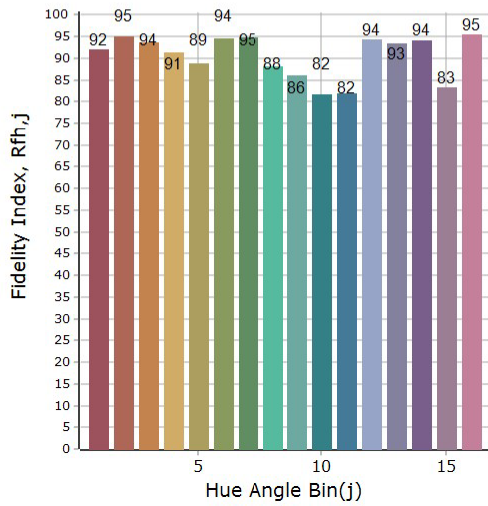

Rg 99,8
Gammut index Rg

Spectrum

General Color Rendition

TM30 TEST REPORT

FLOOD ANGLE

Information

User :	Measure Time :09:24:47
Model NO. : MK350S PREMIUM	Light Source :Relite Led HD

Rf 91,2
Fidelity index Rf

Color Fidelity by Sample

TM30 TEST REPORT

SPOT ANGLE

Information

User :	Measure Time :09:22:36
Model NO. : MK350S PREMIUM	Light Source :Relite Led HD

Rf 91,2
Fidelity index Rf

Rg 99,8
Gammut index Rg

Spectrum

General Color Rendition

TM30 TEST REPORT

SPOT ANGLE

Information

User :	Measure Time :09:22:36
Model NO. : MK350S PREMIUM	Light Source :Relite Led HD

Rf 91,2
Fidelity index Rf

Rg 99,8
Gammut index Rg

Color Rendition by Hue

Color Fidelity by Sample