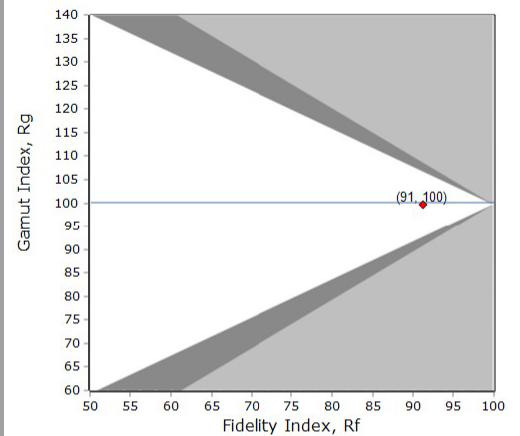

RELITE LED HD
DAYLIGHT CRI 97
(INSTALLED ON ARRI 2000W)

TM30 TEST REPORT

TM30 TEST REPORT

FLOOD ANGLE

Information

User :	Measure Time :09:24:47
Model NO. : MK350S PREMIUM	Light Source :Relite Led HD

Rf 91,2
Fidelity index Rf

Rg 99,8
Gammut index Rg

Spectrum

General Color Rendition

TM30 TEST REPORT

FLOOD ANGLE

Information

User :	Measure Time :09:24:47
Model NO. : MK350S PREMIUM	Light Source :Relite Led HD

Rf 91,2
Fidelity index Rf

Color Fidelity by Sample