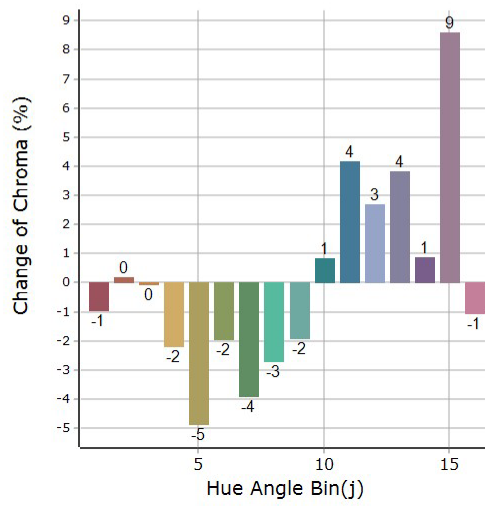

TM30 TEST REPORT

FLOOD ANGLE

Information

User :	Measure Time :09:24:47
Model NO. : MK350S PREMIUM	Light Source :Relite Led HD

Rf 91,2
Fidelity index Rf

Rg 99,8
Gammut index Rg

Color Rendition by Hue