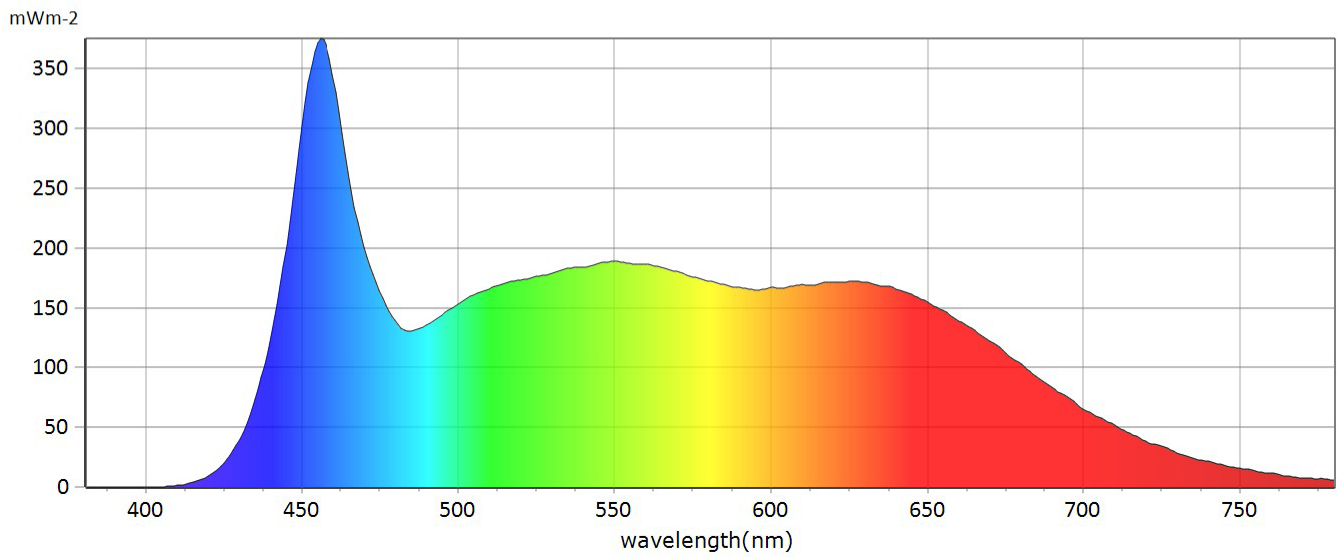

Color Fidelity by Sample

TM30 TEST REPORT

SPOT ANGLE

Information

User :	Measure Time :09:22:36
Model NO. : MK350S PREMIUM	Light Source :Relite Led HD

Rf 91,2
Fidelity index Rf

Rg 99,8
Gammut index Rg

Spectrum

General Color Rendition

TM30 TEST REPORT

SPOT ANGLE

Information

User :	Measure Time :09:22:36
Model NO. : MK350S PREMIUM	Light Source :Relite Led HD

Rf 91,2
Fidelity index Rf

Rg 99,8
Gammut index Rg

Color Rendition by Hue

Color Fidelity by Sample