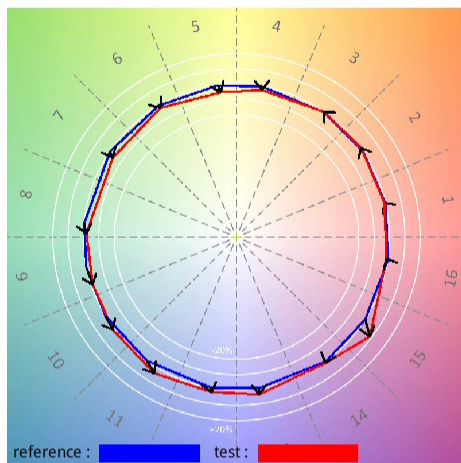

RELITE LED HD
DAYLIGHT CRI 97
(INSTALLED ON ARRI 2000W)

TM30 TEST REPORT

TM30 TEST REPORT

FLOOD ANGLE

Information

User :	Measure Time :09:24:47
Model NO. : MK350S PREMIUM	Light Source :Relite Led HD

Rf 91,2
Fidelity index Rf

Rg 99,8
Gammut index Rg

Spectrum

General Color Rendition

TM30 TEST REPORT

FLOOD ANGLE

Information

User :	Measure Time :09:24:47
Model NO. : MK350S PREMIUM	Light Source :Relite Led HD

Rf 91,2
Fidelity index Rf

Color Fidelity by Sample

TM30 TEST REPORT

SPOT ANGLE

Information

User :	Measure Time :09:22:36
Model NO. : MK350S PREMIUM	Light Source :Relite Led HD

Rf 91,2
Fidelity index Rf

Rg 99,8
Gammut index Rg

Spectrum

Color Fidelity by Sample