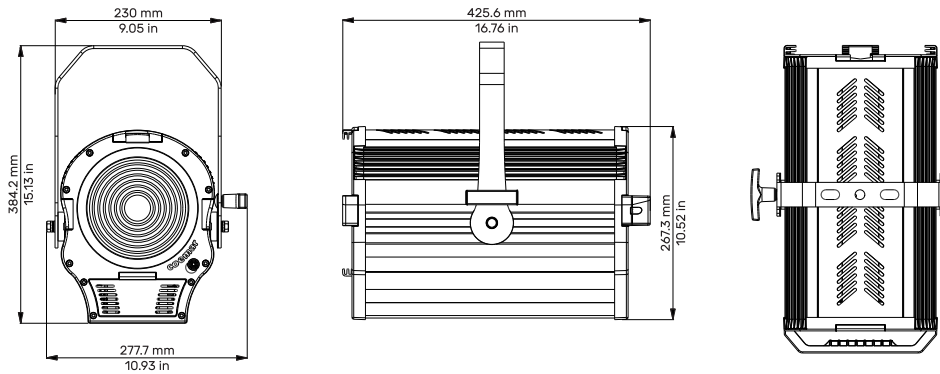

PHYSICAL SIZE

- Length: 425.5 mm (16.76 in)
- Width: 277.7 mm (10.93 in)
- Height: 267.3 mm (10.52 in)
- Height with bracket: 384.2 mm (15.13 in)
- Weight: 9.5 Kg (20.94 lbs)

CONTROL PROTOCOL AND PROGRAMMING

- USITT DMX512A
- DMX channels: 5 / 1
- Setting, addressing, testing and measurements via LEDs display
- RDM (Remote Device Management)

ELECTRICAL SPECIFICATIONS AND CONNECTIONS

- AC power: 85-264 V, auto-sensing, 50/60 Hz
- Max power consumption: 210 W
- Power consumption: 0.96 A at 230 V, 1.92 A at 115 V - $\cos\phi > 0.95$
- In and Out PowerCon TRUE connectors
- DMX data in/out: 5 pin locking XLR

ACCESSORIES

- 8-leaf barndoor
- Color frame holder

AVAILABLE VERSIONS

- Pole operated zoom and yoke (T: F050A010M | D: F050B010M)

DRAWING SIZE

DMX CHARTS

5 channels	
1	master dimmer
2	spare channel
3	dimmer fine
4	strobe effect
5	special function