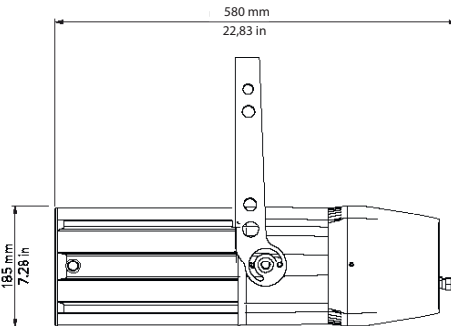

PHYSICAL SIZE (with 14°-35° Optic)

- Length: 687.8 mm (27.07 in)
- Width: 252.6 mm (9.94 in)
- Height: 185 mm (7.28 in)
- Height with bracket: 405 mm (15.94 in)
- Weight: 14.0 Kg (30.8 lbs)

PHYSICAL SIZE (with 10°-25° Optic)

- Length: 807.7 mm (31.8 in)
- Width: 252.6 mm (9.94 in)
- Height: 185 mm (7.28 in)
- Height with bracket: 405 mm (15.94 in)
- Weight: 15.0 Kg (33.1 lbs)

PHYSICAL SIZE (zoom 30°-60° Optic)

- Length: 580 mm (22.83 in)
- Width: 252.6 mm (9.94 in)
- Height: 185 mm (7.28 in)
- Height with bracket: 405 mm (15.94 in)
- Weight: 12.6 Kg (27.7 lbs)

PHYSICAL SIZE (with 80° Optic)

- Length: 500 mm (19.68 in)
- Width: 252.6 mm (9.94 in)
- Height: 185 mm (7.28 in)
- Height with bracket: 405 mm (15.94 in)
- Weight: 12.1 Kg (26.6 lbs)

CONTROL PROTOCOL AND PROGRAMMING

DRAWING SIZE

LEDko EXT with 80° Optic

LEDko EXT with zoom 30°-60° Optic

LEDko EXT with 14°-35° Optic

LEDko EXT with 10°-25° Optic

Internal gobo holder