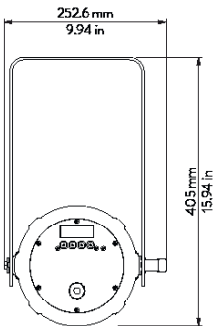

PHYSICAL SIZE (with 14°-35° Optic)

- Length: 687.8 mm (27.07 in)
- Width: 252.6 mm (9.94 in)
- Height: 185 mm (7.28 in)
- Height with bracket: 405 mm (15.94 in)
- Weight: 14.0 Kg (30.8 lbs)

PHYSICAL SIZE (with 10°-25° Optic)

- Length: 807.7 mm (31.8 in)
- Width: 252.6 mm (9.94 in)
- Height: 185 mm (7.28 in)
- Height with bracket: 405 mm (15.94 in)
- Weight: 15.0 Kg (33.1 lbs)

PHYSICAL SIZE (zoom 30°-60° Optic)

- Length: 580 mm (22.83 in)
- Width: 252.6 mm (9.94 in)
- Height: 185 mm (7.28 in)
- Height with bracket: 405 mm (15.94 in)
- Weight: 12.6 Kg (27.7 lbs)

PHYSICAL SIZE (with 80° Optic)

- Length: 500 mm (19.68 in)
- Width: 252.6 mm (9.94 in)
- Height: 185 mm (7.28 in)
- Height with bracket: 405 mm (15.94 in)
- Weight: 12.1 Kg (26.6 lbs)

CONTROL PROTOCOL AND PROGRAMMING

DRAWING SIZE

LEDko EXT with 80° Optic

LEDko EXT with zoom 30°-60° Optic

LEDko EXT with 14°-35° Optic

LEDko EXT with 10°-25° Optic

Internal gobo holder