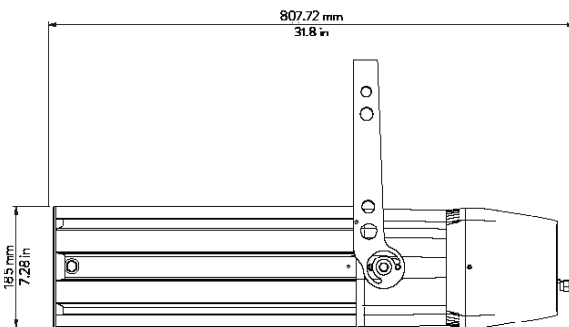

PHYSICAL SIZE (with 14°-35° Optic)

- Length: 687.8 mm (27.07 in)
- Width: 252.6 mm (9.94 in)
- Height: 185 mm (7.28 in)
- Height with bracket: 405 mm (15.94 in)
- Weight: 14.0 Kg (30.8 lbs)

PHYSICAL SIZE (with 10°-25° Optic)

- Length: 807.7 mm (31.8 in)
- Width: 252.6 mm (9.94 in)
- Height: 185 mm (7.28 in)
- Height with bracket: 405 mm (15.94 in)
- Weight: 15.0 Kg (33.1 lbs)

PHYSICAL SIZE (zoom 30°-60° Optic)

- Length: 580 mm (22.83 in)
- Width: 252.6 mm (9.94 in)
- Height: 185 mm (7.28 in)
- Height with bracket: 405 mm (15.94 in)
- Weight: 12.6 Kg (27.7 lbs)

PHYSICAL SIZE (with 80° Optic)

- Length: 500 mm (19.68 in)
- Width: 252.6 mm (9.94 in)
- Height: 185 mm (7.28 in)
- Height with bracket: 405 mm (15.94 in)
- Weight: 12.1 Kg (26.6 lbs)

CONTROL PROTOCOL AND PROGRAMMING

DRAWING SIZE

LEDko EXT with 80° Optic

LEDko EXT with zoom 30°-60° Optic

LEDko EXT with 14°-35° Optic

LEDko EXT with 10°-25° Optic

Internal gobo holder