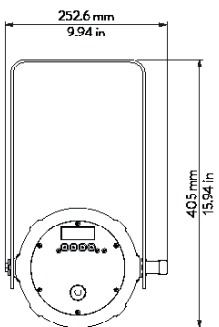

PHYSICAL SIZE (with 14°-35° Optic)

- Length: 687.8 mm (27.07 in)
- Width: 252.6 mm (9.94 in)
- Height: 185 mm (7.28 in)
- Height with bracket: 405 mm (15.94 in)
- Weight: 14.0 Kg (30.8 lbs)

PHYSICAL SIZE (with 10°-25° Optic)

- Length: 807.7 mm (31.8 in)
- Width: 252.6 mm (9.94 in)
- Height: 185 mm (7.28 in)
- Height with bracket: 405 mm (15.94 in)
- Weight: 15.0 Kg (33.1 lbs)

PHYSICAL SIZE (zoom 30°-60° Optic)

- Length: 580 mm (22.83 in)
- Width: 252.6 mm (9.94 in)
- Height: 185 mm (7.28 in)
- Height with bracket: 405 mm (15.94 in)
- Weight: 12.6 Kg (27.7 lbs)

PHYSICAL SIZE (with 80° Optic)

- Length: 500 mm (19.68 in)
- Width: 252.6 mm (9.94 in)
- Height: 185 mm (7.28 in)
- Height with bracket: 405 mm (15.94 in)
- Weight: 12.1 Kg (26.6 lbs)

CONTROL PROTOCOL AND PROGRAMMING

DRAWING SIZE

LEDko EXT with 80° Optic

LEDko EXT with zoom 30°-60° Optic

LEDko EXT with 14°-35° Optic

LEDko EXT with 10°-25° Optic

Internal gobo holder