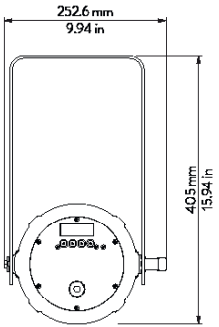

PHYSICAL SIZE (with 14°-35° Optic)

- Length: 687.8 mm (27.07 in)
- Width: 252.6 mm (9.94 in)
- Height: 185 mm (7.28 in)
- Height with bracket: 405 mm (15.94 in)
- Weight: 14.0 Kg (30.8 lbs)

PHYSICAL SIZE (with 10°-25° Optic)

- Length: 807.7 mm (31.8 in)
- Width: 252.6 mm (9.94 in)
- Height: 185 mm (7.28 in)
- Height with bracket: 405 mm (15.94 in)
- Weight: 15.0 Kg (33.1 lbs)

PHYSICAL SIZE (zoom 30°-60° Optic)

- Length: 580 mm (22.83 in)
- Width: 252.6 mm (9.94 in)
- Height: 185 mm (7.28 in)
- Height with bracket: 405 mm (15.94 in)
- Weight: 12.6 Kg (27.7 lbs)

PHYSICAL SIZE (with 80° Optic)

- Length: 500 mm (19.68 in)
- Width: 252.6 mm (9.94 in)
- Height: 185 mm (7.28 in)
- Height with bracket: 405 mm (15.94 in)
- Weight: 12.1 Kg (26.6 lbs)

CONTROL PROTOCOL AND PROGRAMMING

DRAWING SIZE

LEDko EXT with 80° Optic

LEDko EXT with zoom 30°-60° Optic

LEDko EXT with 14°-35° Optic

LEDko EXT with 10°-25° Optic

Internal gobo holder