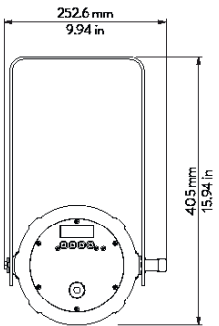

PHYSICAL SIZE (with 14°-35° Optic)

- Length: 687.8 mm (27.07 in)
- Width: 252.6 mm (9.94 in)
- Height: 185 mm (7.28 in)
- Height with bracket: 405 mm (15.94 in)
- Weight: 14.0 Kg (30.8 lbs)

PHYSICAL SIZE (with 10°-25° Optic)

- Length: 807.7 mm (31.8 in)
- Width: 252.6 mm (9.94 in)
- Height: 185 mm (7.28 in)
- Height with bracket: 405 mm (15.94 in)
- Weight: 15.0 Kg (33.1 lbs)

PHYSICAL SIZE (zoom 30°-60° Optic)

- Length: 580 mm (22.83 in)
- Width: 252.6 mm (9.94 in)
- Height: 185 mm (7.28 in)
- Height with bracket: 405 mm (15.94 in)
- Weight: 12.6 Kg (27.7 lbs)

PHYSICAL SIZE (with 80° Optic)

- Length: 500 mm (19.68 in)
- Width: 252.6 mm (9.94 in)
- Height: 185 mm (7.28 in)
- Height with bracket: 405 mm (15.94 in)
- Weight: 12.1 Kg (26.6 lbs)

CONTROL PROTOCOL AND PROGRAMMING

DRAWING SIZE

LEDko EXT with 80° Optic

LEDko EXT with zoom 30°-60° Optic

LEDko EXT with 14°-35° Optic

LEDko EXT with 10°-25° Optic

Internal gobo holder