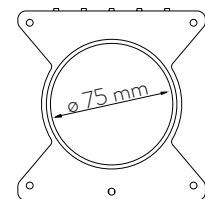

PHYSICAL SIZE (with 14°-35° Optic)

- Length: 687.8 mm (27.07 in)
- Width: 252.6 mm (9.94 in)
- Height: 185 mm (7.28 in)
- Height with bracket: 405 mm (15.94 in)
- Weight: 14.0 Kg (30.8 lbs)

PHYSICAL SIZE (with 10°-25° Optic)

- Length: 807.7 mm (31.8 in)
- Width: 252.6 mm (9.94 in)
- Height: 185 mm (7.28 in)
- Height with bracket: 405 mm (15.94 in)
- Weight: 15.0 Kg (33.1 lbs)

PHYSICAL SIZE (zoom 30°-60° Optic)

- Length: 580 mm (22.83 in)
- Width: 252.6 mm (9.94 in)
- Height: 185 mm (7.28 in)
- Height with bracket: 405 mm (15.94 in)
- Weight: 12.6 Kg (27.7 lbs)

PHYSICAL SIZE (with 80° Optic)

- Length: 500 mm (19.68 in)
- Width: 252.6 mm (9.94 in)
- Height: 185 mm (7.28 in)
- Height with bracket: 405 mm (15.94 in)
- Weight: 12.1 Kg (26.6 lbs)

CONTROL PROTOCOL AND PROGRAMMING

DRAWING SIZE

LEDko EXT with 80° Optic

LEDko EXT with zoom 30°-60° Optic

LEDko EXT with 14°-35° Optic

LEDko EXT with 10°-25° Optic

Internal gobo holder