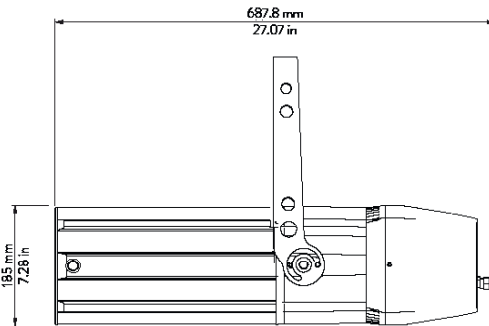

PHYSICAL SIZE (with 14°-35° Optic)

- Length: 687.8 mm (27.07 in)
- Width: 252.6 mm (9.94 in)
- Height: 185 mm (7.28 in)
- Height with bracket: 405 mm (15.94 in)
- Weight: 14.0 Kg (30.8 lbs)

PHYSICAL SIZE (with 10°-25° Optic)

- Length: 807.7 mm (31.8 in)
- Width: 252.6 mm (9.94 in)
- Height: 185 mm (7.28 in)
- Height with bracket: 405 mm (15.94 in)
- Weight: 15.0 Kg (33.1 lbs)

PHYSICAL SIZE (zoom 30°-60° Optic)

- Length: 580 mm (22.83 in)
- Width: 252.6 mm (9.94 in)
- Height: 185 mm (7.28 in)
- Height with bracket: 405 mm (15.94 in)
- Weight: 12.6 Kg (27.7 lbs)

PHYSICAL SIZE (with 80° Optic)

- Length: 500 mm (19.68 in)
- Width: 252.6 mm (9.94 in)
- Height: 185 mm (7.28 in)
- Height with bracket: 405 mm (15.94 in)
- Weight: 12.1 Kg (26.6 lbs)

CONTROL PROTOCOL AND PROGRAMMING

DRAWING SIZE

LEDko EXT with 80° Optic

LEDko EXT with zoom 30°-60° Optic

LEDko EXT with 14°-35° Optic

LEDko EXT with 10°-25° Optic

Internal gobo holder