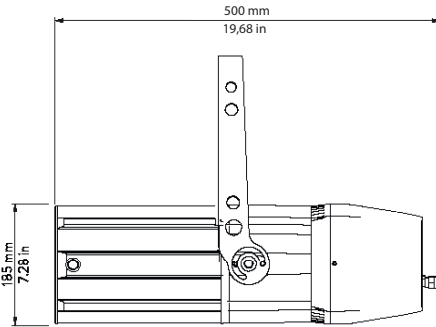

PHYSICAL SIZE (with 14°-35° Optic)

- Length: 687.8 mm (27.07 in)
- Width: 252.6 mm (9.94 in)
- Height: 185 mm (7.28 in)
- Height with bracket: 405 mm (15.94 in)
- Weight: 14.0 Kg (30.8 lbs)

PHYSICAL SIZE (with 10°-25° Optic)

- Length: 807.7 mm (31.8 in)
- Width: 252.6 mm (9.94 in)
- Height: 185 mm (7.28 in)
- Height with bracket: 405 mm (15.94 in)
- Weight: 15.0 Kg (33.1 lbs)

PHYSICAL SIZE (zoom 30°-60° Optic)

- Length: 580 mm (22.83 in)
- Width: 252.6 mm (9.94 in)
- Height: 185 mm (7.28 in)
- Height with bracket: 405 mm (15.94 in)
- Weight: 12.6 Kg (27.7 lbs)

PHYSICAL SIZE (with 80° Optic)

- Length: 500 mm (19.68 in)
- Width: 252.6 mm (9.94 in)
- Height: 185 mm (7.28 in)
- Height with bracket: 405 mm (15.94 in)
- Weight: 12.1 Kg (26.6 lbs)

CONTROL PROTOCOL AND PROGRAMMING

DRAWING SIZE

LEDko EXT with 80° Optic

LEDko EXT with zoom 30°-60° Optic

LEDko EXT with 14°-35° Optic

LEDko EXT with 10°-25° Optic

Internal gobo holder