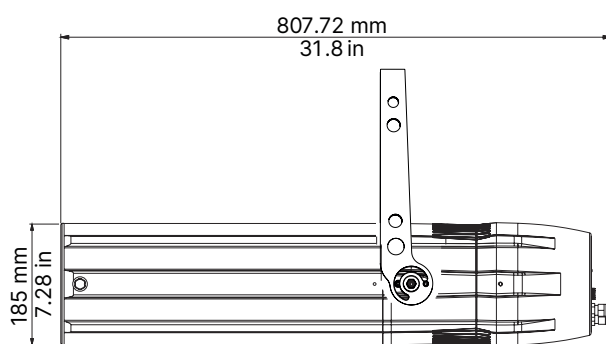

LEDko EXT 80° Optic

Length	Width	Height	Weight
500 mm 19.68 in	252.6 mm 9.94 in	185 mm 7.28 in	12.1 Kg 26.6lbs

With
bracket:
518.46 mm
20.41 in

LEDko EXT 30°-60° Zoom

Length	Width	Height	Weight
580 mm 22.83 in	252.6 mm 9.94 in	185 mm 7.28 in	12.6 Kg 27.7 lbs

With
bracket:
518.46 mm
20.41 in

LEDko EXT 14°-35° Zoom

Length	Width	Height	Weight
687.8 mm 27.07 in	252.6 mm 9.94 in	185 mm 7.28 in	14 Kg 30.8 lbs

With
bracket:
518.46 mm
20.41 in

LEDko EXT 10°-25° Zoom

Length	Width	Height	Weight
807.2 mm 31.8 in	252.6 mm 9.94 in	185 mm 7.28 in	15 Kg 33.1 lbs