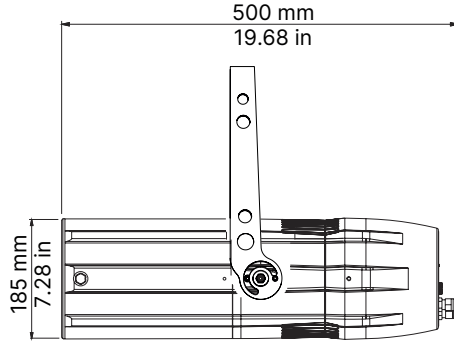

LEDko EXT 80° Optic

Length	Width	Height	Weight
500 mm 19.68 in	252.6 mm 9.94 in	185 mm 7.28 in	12.1 Kg 26.6lbs

With
bracket:
518.46 mm
20.41 in

LEDko EXT 30°-60° Zoom

Length	Width	Height	Weight
580 mm 22.83 in	252.6 mm 9.94 in	185 mm 7.28 in	12.6 Kg 27.7 lbs

With
bracket:
518.46 mm
20.41 in

LEDko EXT 14°-35° Zoom

Length	Width	Height	Weight
687.8 mm 27.07 in	252.6 mm 9.94 in	185 mm 7.28 in	14 Kg 30.8 lbs

With
bracket:
518.46 mm
20.41 in

LEDko EXT 10°-25° Zoom

Length	Width	Height	Weight
807.2 mm 31.8 in	252.6 mm 9.94 in	185 mm 7.28 in	15 Kg 33.1 lbs