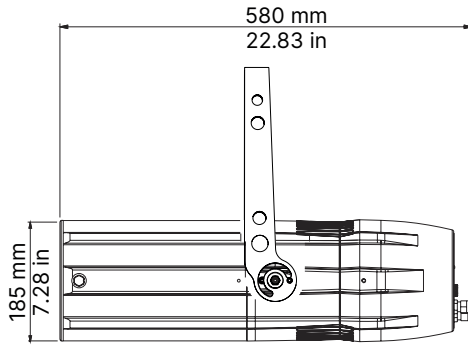

LEDko EXT 80° Optic

Length	Width	Height	Weight
500 mm 19.68 in	252.6 mm 9.94 in	185 mm 7.28 in	12.1 Kg 26.6lbs

With
bracket:
518.46 mm
20.41 in

LEDko EXT 30°-60° Zoom

Length	Width	Height	Weight
580 mm 22.83 in	252.6 mm 9.94 in	185 mm 7.28 in	12.6 Kg 27.7 lbs

With
bracket:
518.46 mm
20.41 in

LEDko EXT 14°-35° Zoom

Length	Width	Height	Weight
687.8 mm 27.07 in	252.6 mm 9.94 in	185 mm 7.28 in	14 Kg 30.8 lbs

With
bracket:
518.46 mm
20.41 in

LEDko EXT 10°-25° Zoom

Length	Width	Height	Weight
807.2 mm 31.8 in	252.6 mm 9.94 in	185 mm 7.28 in	15 Kg 33.1 lbs