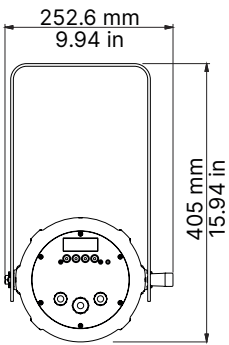

LEDko EXT 80° Optic

Length	Width	Height	Weight
500 mm 19.68 in	252.6 mm 9.94 in	185 mm 7.28 in	12.1 Kg 26.6lbs

With
bracket:
518.46 mm
20.41 in

LEDko EXT 30°-60° Zoom

Length	Width	Height	Weight
580 mm 22.83 in	252.6 mm 9.94 in	185 mm 7.28 in	12.6 Kg 27.7 lbs

With
bracket:
518.46 mm
20.41 in

LEDko EXT 14°-35° Zoom

Length	Width	Height	Weight
687.8 mm 27.07 in	252.6 mm 9.94 in	185 mm 7.28 in	14 Kg 30.8 lbs

With
bracket:
518.46 mm
20.41 in

LEDko EXT 10°-25° Zoom

Length	Width	Height	Weight
807.2 mm 31.8 in	252.6 mm 9.94 in	185 mm 7.28 in	15 Kg 33.1 lbs