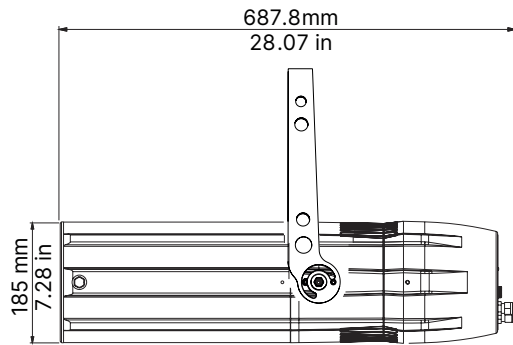

LEDko EXT 80° Optic

Length	Width	Height	Weight
500 mm 19.68 in	252.6 mm 9.94 in	185 mm 7.28 in	12.1 Kg 26.6lbs

With
bracket:
518.46 mm
20.41 in

LEDko EXT 30°-60° Zoom

Length	Width	Height	Weight
580 mm 22.83 in	252.6 mm 9.94 in	185 mm 7.28 in	12.6 Kg 27.7 lbs

With
bracket:
518.46 mm
20.41 in

LEDko EXT 14°-35° Zoom

Length	Width	Height	Weight
687.8 mm 27.07 in	252.6 mm 9.94 in	185 mm 7.28 in	14 Kg 30.8 lbs

With
bracket:
518.46 mm
20.41 in

LEDko EXT 10°-25° Zoom

Length	Width	Height	Weight
807.2 mm 31.8 in	252.6 mm 9.94 in	185 mm 7.28 in	15 Kg 33.1 lbs