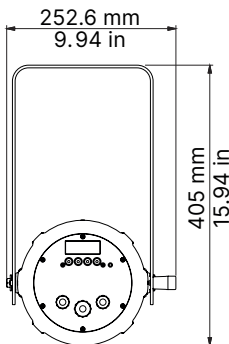

LEDko EXT 80° Optic

Length	Width	Height	Weight
500 mm 19.68 in	252.6 mm 9.94 in	185 mm 7.28 in	12.1 Kg 26.6lbs

With
bracket:
518.46 mm
20.41 in

LEDko EXT 30°-60° Zoom

Length	Width	Height	Weight
580 mm 22.83 in	252.6 mm 9.94 in	185 mm 7.28 in	12.6 Kg 27.7 lbs

With
bracket:
518.46 mm
20.41 in

LEDko EXT 14°-35° Zoom

Length	Width	Height	Weight
687.8 mm 27.07 in	252.6 mm 9.94 in	185 mm 7.28 in	14 Kg 30.8 lbs

With
bracket:
518.46 mm
20.41 in

LEDko EXT 10°-25° Zoom

Length	Width	Height	Weight
807.2 mm 31.8 in	252.6 mm 9.94 in	185 mm 7.28 in	15 Kg 33.1 lbs