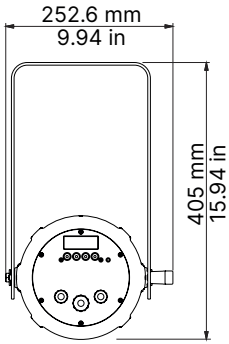

LEDko EXT 80° Optic

Length	Width	Height	Weight
500 mm 19.68 in	252.6 mm 9.94 in	185 mm 7.28 in	12.1 Kg 26.6lbs

With
bracket:
518.46 mm
20.41 in

LEDko EXT 30°-60° Zoom

Length	Width	Height	Weight
580 mm 22.83 in	252.6 mm 9.94 in	185 mm 7.28 in	12.6 Kg 27.7 lbs

With
bracket:
518.46 mm
20.41 in

LEDko EXT 14°-35° Zoom

Length	Width	Height	Weight
687.8 mm 27.07 in	252.6 mm 9.94 in	185 mm 7.28 in	14 Kg 30.8 lbs

With
bracket:
518.46 mm
20.41 in

LEDko EXT 10°-25° Zoom

Length	Width	Height	Weight
807.2 mm 31.8 in	252.6 mm 9.94 in	185 mm 7.28 in	15 Kg 33.1 lbs