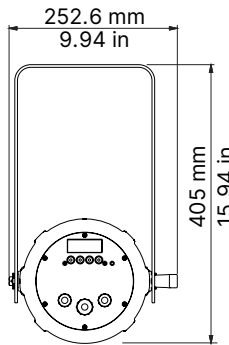

LEDko EXT 80° Optic

Length	Width	Height	Weight
500 mm 19.68 in	252.6 mm 9.94 in	185 mm 7.28 in	12.1 Kg 26.6lbs

With
bracket:
518.46 mm
20.41 in

LEDko EXT 30°-60° Zoom

Length	Width	Height	Weight
580 mm 22.83 in	252.6 mm 9.94 in	185 mm 7.28 in	12.6 Kg 27.7 lbs

With
bracket:
518.46 mm
20.41 in

LEDko EXT 14°-35° Zoom

Length	Width	Height	Weight
687.8 mm 27.07 in	252.6 mm 9.94 in	185 mm 7.28 in	14 Kg 30.8 lbs

With
bracket:
518.46 mm
20.41 in

LEDko EXT 10°-25° Zoom

Length	Width	Height	Weight
807.2 mm 31.8 in	252.6 mm 9.94 in	185 mm 7.28 in	15 Kg 33.1 lbs