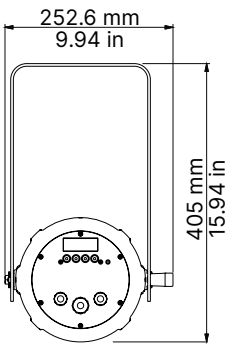

Control	
● Control	On/Off

Physical	
● Mounting Options	Yoke
● Materials	Die-cast aluminum (Anti-Salt treatment)
● Framing System	Removable Four blade framing system, each shutter blade is adjustable for radial position and angle
● EPA	Projector front area: 32239.2 sq.mm (0.3470 sq.ft), projector side area: 160176 sq.mm (1.72404 sq.ft)
● IP Rating	IP65
● Color Options	Black (standard), custom color on request (optional)

Optics	
BC10029A002	Profile Zoom 10°-25°
BC10029A000	Profile Zoom 14°-35°
BC10029A004	Profile Zoom 30°-60°
BC10029A005	Lens Tube Profile 80°

General accessories	
BC100028A000	Removable four blade framing system with gobo holder (included)
BC10029A003	Frame Holder

Drawing Size

LEDko EXT 80° Optic

Length	Width	Height	Weight
500 mm 19.68 in	252.6 mm 9.94 in	185 mm 7.28 in	12.1 Kg 26.6lbs

With
bracket:
405 mm
15.94 in

LEDko EXT 30°-60° Zoom

Length	Width	Height	Weight
580 mm 22.83 in	252.6 mm 9.94 in	185 mm 7.28 in	12.6 Kg 27.7 lbs

With
bracket:
405 mm
15.94 in

LEDko EXT 14°-35° Zoom

Length	Width	Height	Weight
687.8 mm 27.07 in	252.6 mm 9.94 in	185 mm 7.28 in	14 Kg 30.8 lbs

With
bracket:
405 mm
15.94 in

LEDko EXT 10°-25° Zoom

Length	Width	Height	Weight
807.2 mm 31.8 in	252.6 mm 9.94 in	185 mm 7.28 in	15 Kg 33.1 lbs