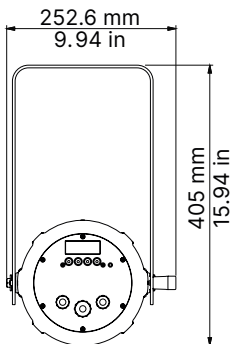

Control	
● Control	On/Off

Physical	
● Mounting Options	Yoke
● Materials	Die-cast aluminum (Anti-Salt treatment)
● Framing System	Removable Four blade framing system, each shutter blade is adjustable for radial position and angle
● EPA	Projector front area: 32239.2 sq.mm (0.3470 sq.ft), projector side area: 160176 sq.mm (1.72404 sq.ft)
● IP Rating	IP65
● Color Options	Black (standard), custom color on request (optional)

Optics	
BC10029A002	Profile Zoom 10°-25°
BC10029A000	Profile Zoom 14°-35°
BC10029A004	Profile Zoom 30°-60°
BC10029A005	Lens Tube Profile 80°

General accessories	
BC100028A000	Removable four blade framing system with gobo holder (included)
BC10029A003	Frame Holder

Drawing Size

LEDko EXT 80° Optic

Length	Width	Height	Weight
500 mm 19.68 in	252.6 mm 9.94 in	185 mm 7.28 in	12.1 Kg 26.6lbs

With
bracket:
405 mm
15.94 in

LEDko EXT 30°-60° Zoom

Length	Width	Height	Weight
580 mm 22.83 in	252.6 mm 9.94 in	185 mm 7.28 in	12.6 Kg 27.7 lbs

With
bracket:
405 mm
15.94 in

LEDko EXT 14°-35° Zoom

Length	Width	Height	Weight
687.8 mm 27.07 in	252.6 mm 9.94 in	185 mm 7.28 in	14 Kg 30.8 lbs

With
bracket:
405 mm
15.94 in

LEDko EXT 10°-25° Zoom

Length	Width	Height	Weight
807.2 mm 31.8 in	252.6 mm 9.94 in	185 mm 7.28 in	15 Kg 33.1 lbs