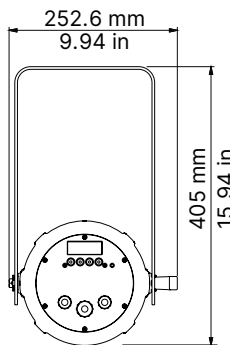

Control	
● Control	On/Off

Physical	
● Mounting Options	Yoke
● Materials	Die-cast aluminum (Anti-Salt treatment)
● Framing System	Removable Four blade framing system, each shutter blade is adjustable for radial position and angle
● EPA	Projector front area: 32239.2 sq.mm (0.3470 sq.ft), projector side area: 160176 sq.mm (1.72404 sq.ft)
● IP Rating	IP65
● Color Options	Black (standard), custom color on request (optional)

Optics	
BC10029A002	Profile Zoom 10°-25°
BC10029A000	Profile Zoom 14°-35°
BC10029A004	Profile Zoom 30°-60°
BC10029A005	Lens Tube Profile 80°

General accessories	
BC100028A000	Removable four blade framing system with gobo holder (included)
BC10029A003	Frame Holder

Drawing Size

LEDko EXT 80° Optic

Length	Width	Height	Weight
500 mm 19.68 in	252.6 mm 9.94 in	185 mm 7.28 in	12.1 Kg 26.6lbs

With
bracket:
405 mm
15.94 in

LEDko EXT 30°-60° Zoom

Length	Width	Height	Weight
580 mm 22.83 in	252.6 mm 9.94 in	185 mm 7.28 in	12.6 Kg 27.7 lbs

With
bracket:
405 mm
15.94 in

LEDko EXT 14°-35° Zoom

Length	Width	Height	Weight
687.8 mm 27.07 in	252.6 mm 9.94 in	185 mm 7.28 in	14 Kg 30.8 lbs

With
bracket:
405 mm
15.94 in

LEDko EXT 10°-25° Zoom

Length	Width	Height	Weight
807.2 mm 31.8 in	252.6 mm 9.94 in	185 mm 7.28 in	15 Kg 33.1 lbs