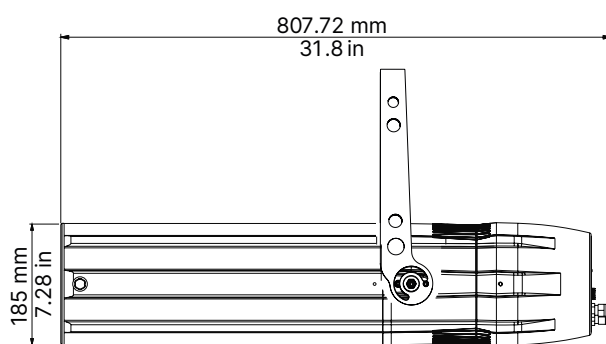

Control	
● Control	On/Off

Physical	
● Mounting Options	Yoke
● Materials	Die-cast aluminum (Anti-Salt treatment)
● Framing System	Removable Four blade framing system, each shutter blade is adjustable for radial position and angle
● EPA	Projector front area: 32239.2 sq.mm (0.3470 sq.ft), projector side area: 160176 sq.mm (1.72404 sq.ft)
● IP Rating	IP65
● Color Options	Black (standard), custom color on request (optional)

Drawing Size

LEDko EXT 80° Optic

Length	Width	Height	Weight
500 mm 19.68 in	252.6 mm 9.94 in	185 mm 7.28 in	12.1 Kg 26.6lbs

With
bracket:
405 mm
15.94 in

LEDko EXT 30°-60° Zoom

Length	Width	Height	Weight
580 mm 22.83 in	252.6 mm 9.94 in	185 mm 7.28 in	12.6 Kg 27.7 lbs

With
bracket:
405 mm
15.94 in

LEDko EXT 14°-35° Zoom

Length	Width	Height	Weight
687.8 mm 27.07 in	252.6 mm 9.94 in	185 mm 7.28 in	14 Kg 30.8 lbs

With
bracket:
405 mm
15.94 in

LEDko EXT 10°-25° Zoom

Length	Width	Height	Weight
807.2 mm 31.8 in	252.6 mm 9.94 in	185 mm 7.28 in	15 Kg 33.1 lbs