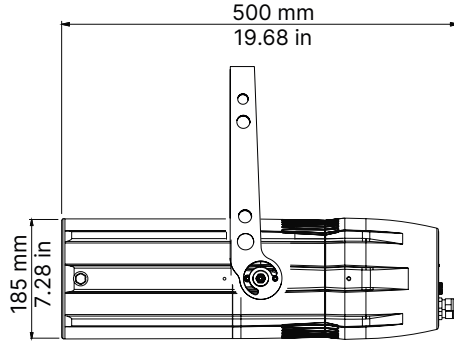

Control	
● Control	On/Off

Physical	
● Mounting Options	Yoke
● Materials	Die-cast aluminum (Anti-Salt treatment)
● Framing System	Removable Four blade framing system, each shutter blade is adjustable for radial position and angle
● EPA	Projector front area: 32239.2 sq.mm (0.3470 sq.ft), projector side area: 160176 sq.mm (1.72404 sq.ft)
● IP Rating	IP65
● Color Options	Black (standard), custom color on request (optional)

Optics	
BC10029A002	Profile Zoom 10°-25°
BC10029A000	Profile Zoom 14°-35°
BC10029A004	Profile Zoom 30°-60°
BC10029A005	Lens Tube Profile 80°

General accessories	
BC100028A000	Removable four blade framing system with gobo holder (included)
BC10029A003	Frame Holder

Drawing Size

LEDko EXT 80° Optic

Length	Width	Height	Weight
500 mm 19.68 in	252.6 mm 9.94 in	185 mm 7.28 in	12.1 Kg 26.6lbs

With
bracket:
405 mm
15.94 in

LEDko EXT 30°-60° Zoom

Length	Width	Height	Weight
580 mm 22.83 in	252.6 mm 9.94 in	185 mm 7.28 in	12.6 Kg 27.7 lbs

With
bracket:
405 mm
15.94 in

LEDko EXT 14°-35° Zoom

Length	Width	Height	Weight
687.8 mm 27.07 in	252.6 mm 9.94 in	185 mm 7.28 in	14 Kg 30.8 lbs

With
bracket:
405 mm
15.94 in

LEDko EXT 10°-25° Zoom

Length	Width	Height	Weight
807.2 mm 31.8 in	252.6 mm 9.94 in	185 mm 7.28 in	15 Kg 33.1 lbs