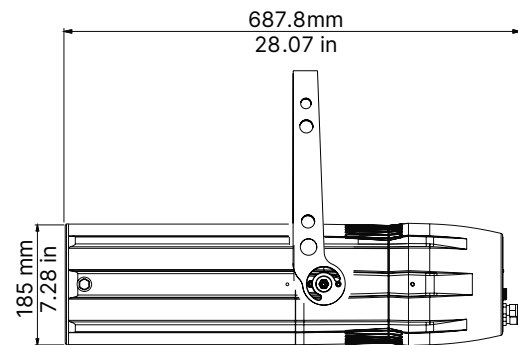

Control	
● Control	On/Off

Physical	
● Mounting Options	Yoke
● Materials	Die-cast aluminum (Anti-Salt treatment)
● Framing System	Removable Four blade framing system, each shutter blade is adjustable for radial position and angle
● EPA	Projector front area: 32239.2 sq.mm (0.3470 sq.ft), projector side area: 160176 sq.mm (1.72404 sq.ft)
● IP Rating	IP65
● Color Options	Black (standard), custom color on request (optional)

Optics	
BC10029A002	Profile Zoom 10°-25°
BC10029A000	Profile Zoom 14°-35°
BC10029A004	Profile Zoom 30°-60°
BC10029A005	Lens Tube Profile 80°

General accessories	
BC100028A000	Removable four blade framing system with gobo holder (included)
BC10029A003	Frame Holder

Drawing Size

LEDko EXT 80° Optic

Length	Width	Height	Weight
500 mm 19.68 in	252.6 mm 9.94 in	185 mm 7.28 in	12.1 Kg 26.6lbs

With
bracket:
405 mm
15.94 in

LEDko EXT 30°-60° Zoom

Length	Width	Height	Weight
580 mm 22.83 in	252.6 mm 9.94 in	185 mm 7.28 in	12.6 Kg 27.7 lbs

With
bracket:
405 mm
15.94 in

LEDko EXT 14°-35° Zoom

Length	Width	Height	Weight
687.8 mm 27.07 in	252.6 mm 9.94 in	185 mm 7.28 in	14 Kg 30.8 lbs

With
bracket:
405 mm
15.94 in

LEDko EXT 10°-25° Zoom

Length	Width	Height	Weight
807.2 mm 31.8 in	252.6 mm 9.94 in	185 mm 7.28 in	15 Kg 33.1 lbs