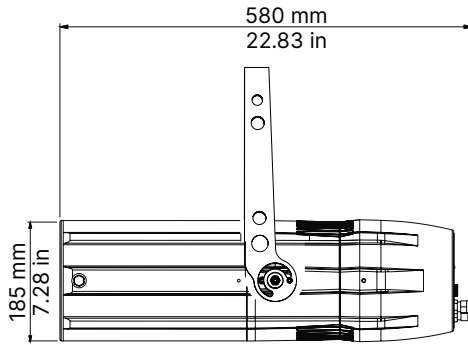

Control	
● Control	On/Off

Physical	
● Mounting Options	Yoke
● Materials	Die-cast aluminum (Anti-Salt treatment)
● Framing System	Removable Four blade framing system, each shutter blade is adjustable for radial position and angle
● EPA	Projector front area: 32239.2 sq.mm (0.3470 sq.ft), projector side area: 160176 sq.mm (1.72404 sq.ft)
● IP Rating	IP65
● Color Options	Black (standard), custom color on request (optional)

Optics	
BC10029A002	Profile Zoom 10°-25°
BC10029A000	Profile Zoom 14°-35°
BC10029A004	Profile Zoom 30°-60°
BC10029A005	Lens Tube Profile 80°

General accessories	
BC100028A000	Removable four blade framing system with gobo holder (included)
BC10029A003	Frame Holder

Drawing Size

LEDko EXT 80° Optic

Length	Width	Height	Weight
500 mm 19.68 in	252.6 mm 9.94 in	185 mm 7.28 in	12.1 Kg 26.6lbs

With
bracket:
405 mm
15.94 in

LEDko EXT 30°-60° Zoom

Length	Width	Height	Weight
580 mm 22.83 in	252.6 mm 9.94 in	185 mm 7.28 in	12.6 Kg 27.7 lbs

With
bracket:
405 mm
15.94 in

LEDko EXT 14°-35° Zoom

Length	Width	Height	Weight
687.8 mm 27.07 in	252.6 mm 9.94 in	185 mm 7.28 in	14 Kg 30.8 lbs

With
bracket:
405 mm
15.94 in

LEDko EXT 10°-25° Zoom

Length	Width	Height	Weight
807.2 mm 31.8 in	252.6 mm 9.94 in	185 mm 7.28 in	15 Kg 33.1 lbs