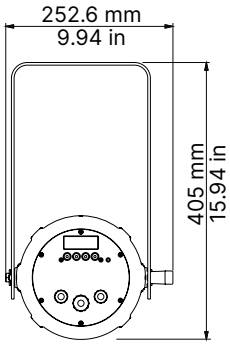

Control	
● Control	On/Off

Physical	
● Mounting Options	Yoke
● Materials	Die-cast aluminum (Anti-Salt treatment)
● Framing System	Removable Four blade framing system, each shutter blade is adjustable for radial position and angle
● EPA	Projector front area: 32239.2 sq.mm (0.3470 sq.ft), projector side area: 160176 sq.mm (1.72404 sq.ft)
● IP Rating	IP65
● Color Options	Black (standard), custom color on request (optional)

Optics	
BC10029A002	Profile Zoom 10°-25°
BC10029A000	Profile Zoom 14°-35°
BC10029A004	Profile Zoom 30°-60°
BC10029A005	Lens Tube Profile 80°

General accessories	
BC100028A000	Removable four blade framing system with gobo holder (included)
BC10029A003	Frame Holder

Drawing Size

LEDko EXT 80° Optic

Length	Width	Height	Weight
500 mm 19.68 in	252.6 mm 9.94 in	185 mm 7.28 in	12.1 Kg 26.6lbs

With
bracket:
405 mm
15.94 in

LEDko EXT 30°-60° Zoom

Length	Width	Height	Weight
580 mm 22.83 in	252.6 mm 9.94 in	185 mm 7.28 in	12.6 Kg 27.7 lbs

With
bracket:
405 mm
15.94 in

LEDko EXT 14°-35° Zoom

Length	Width	Height	Weight
687.8 mm 27.07 in	252.6 mm 9.94 in	185 mm 7.28 in	14 Kg 30.8 lbs

With
bracket:
405 mm
15.94 in

LEDko EXT 10°-25° Zoom

Length	Width	Height	Weight
807.2 mm 31.8 in	252.6 mm 9.94 in	185 mm 7.28 in	15 Kg 33.1 lbs