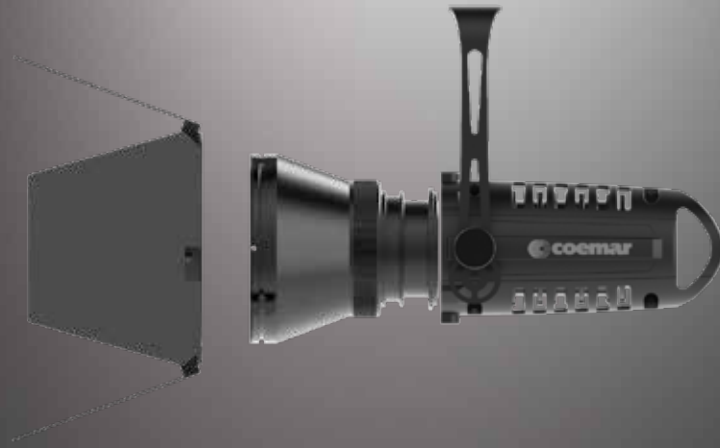

High power is not always necessary and this is why Mini LEDko was born. Anyone who needs a profiler with an incredible light emitted/power ratio must have our brand new Mini LEDko. We have thought of everything, from optics to mounting options, to communication protocols, to ensure that anyone can find the perfect product for their needs.

Proportional Zoom 9°-100°

Full Body in Aluminum

RAL 9005 (black standard)

RAL custom (colour on demand)

Track / hanging / ceiling installation

European Conformity certification

[ Fresnel ]

Family	Version	Optic	Barrel	Accessories	Mounting	Controls
Mini LEDko	Fresnel	Zoom 9°-100°	Integrated Barrel	4 Leaf Barndoor Color Frame Holder  Honeycomb 4mm    Honeycomb 6mm  	For All Versions:  C-Clamp Track Canopy	For All Versions:  DMX512 DALI On - Off On Board Potentiometer Bluetooth App