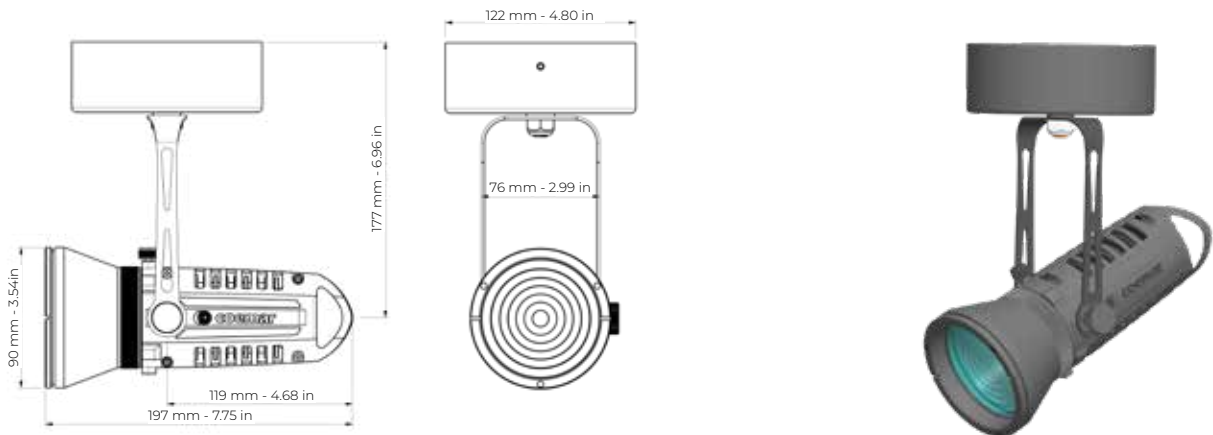

DRAWING SIZE

Track

Canopy

Portable