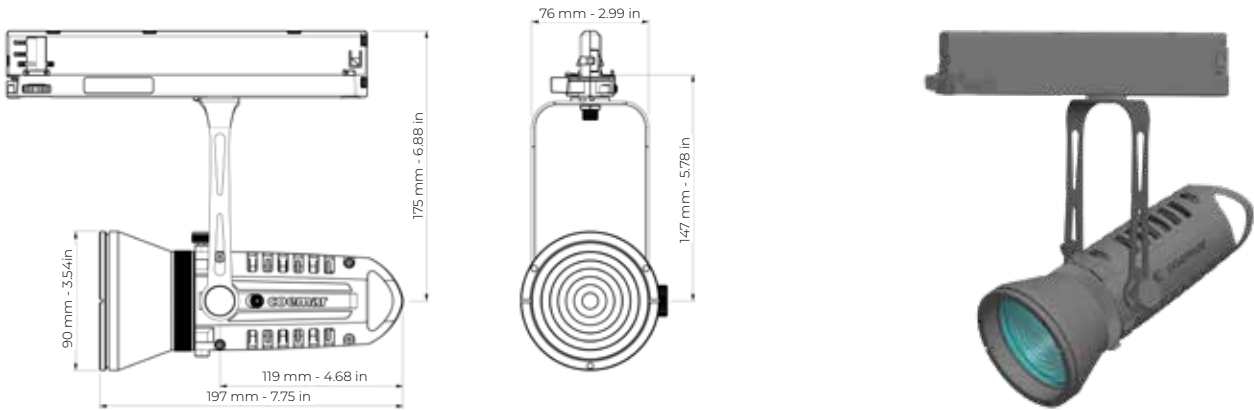

DRAWING SIZE

Track