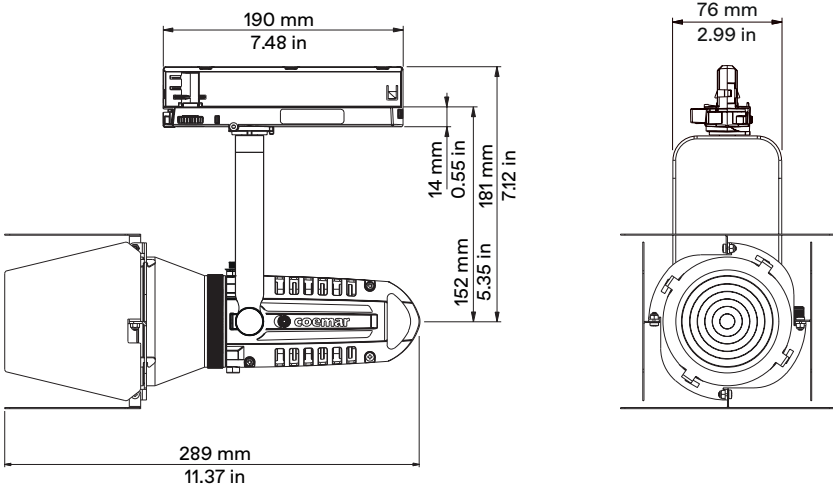

Track version

Canopy version

Portable version

\*Hook with M10 Thread

Track version with 4-leaf barndoor

Canopy version with 4-leaf barndoor

Portable version with 4-leaf barndoor

\*Hook with M10 Thread