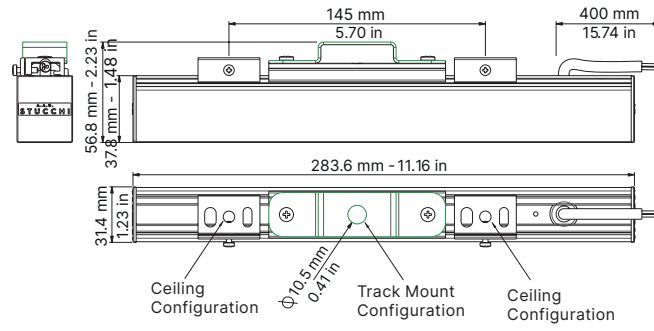

Track adaptor for ceiling or clamp fixing