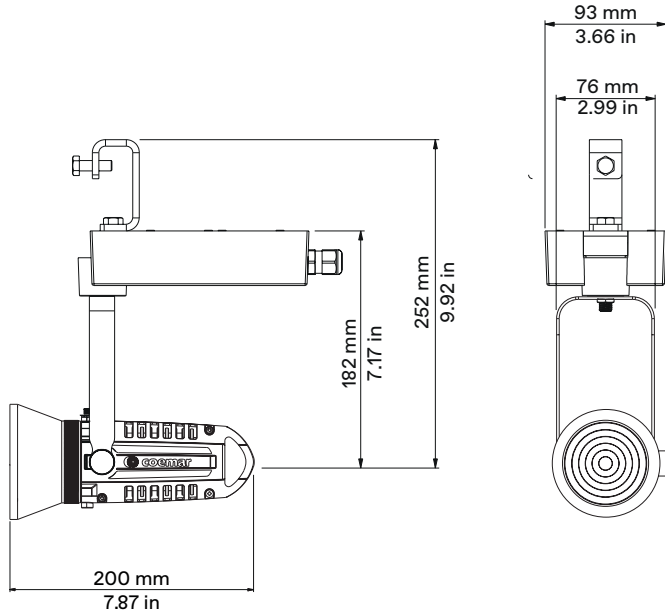

Portable version