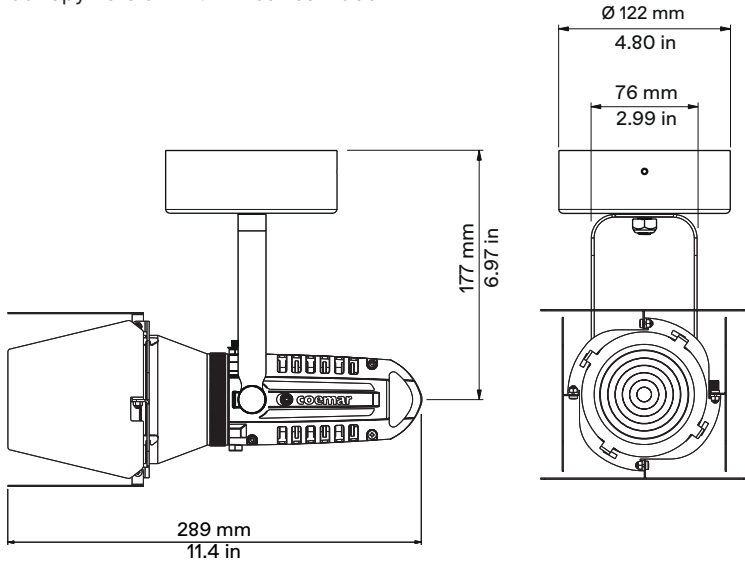

Track version

Canopy version

Portable version

\*Hook with M10 Thread

Track version with 4-leaf barndoor

Canopy version with 4-leaf barndoor

Portable version with 4-leaf barndoor

\*Hook with M10 Thread