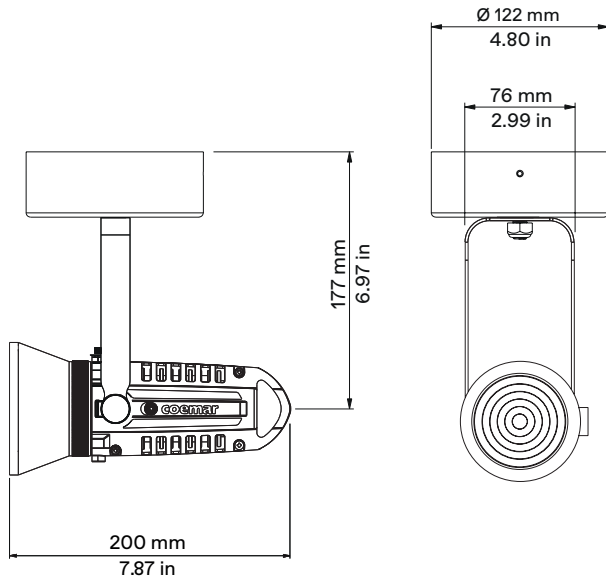

Canopy version