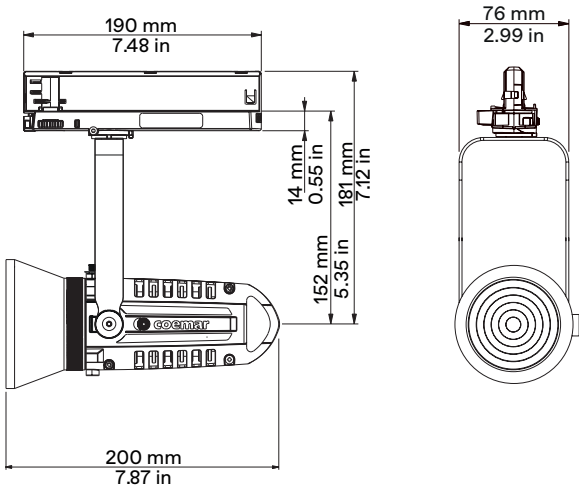

Track version