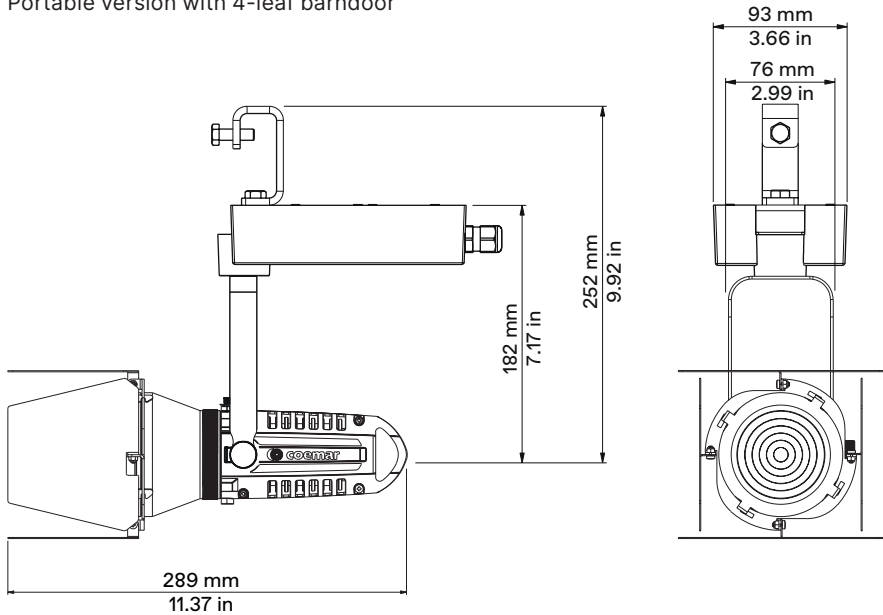

Track version

Canopy version

Portable version

\*Hook with M10 Thread

Track version with 4-leaf barndoor

Canopy version with 4-leaf barndoor

Portable version with 4-leaf barndoor

\*Hook with M10 Thread