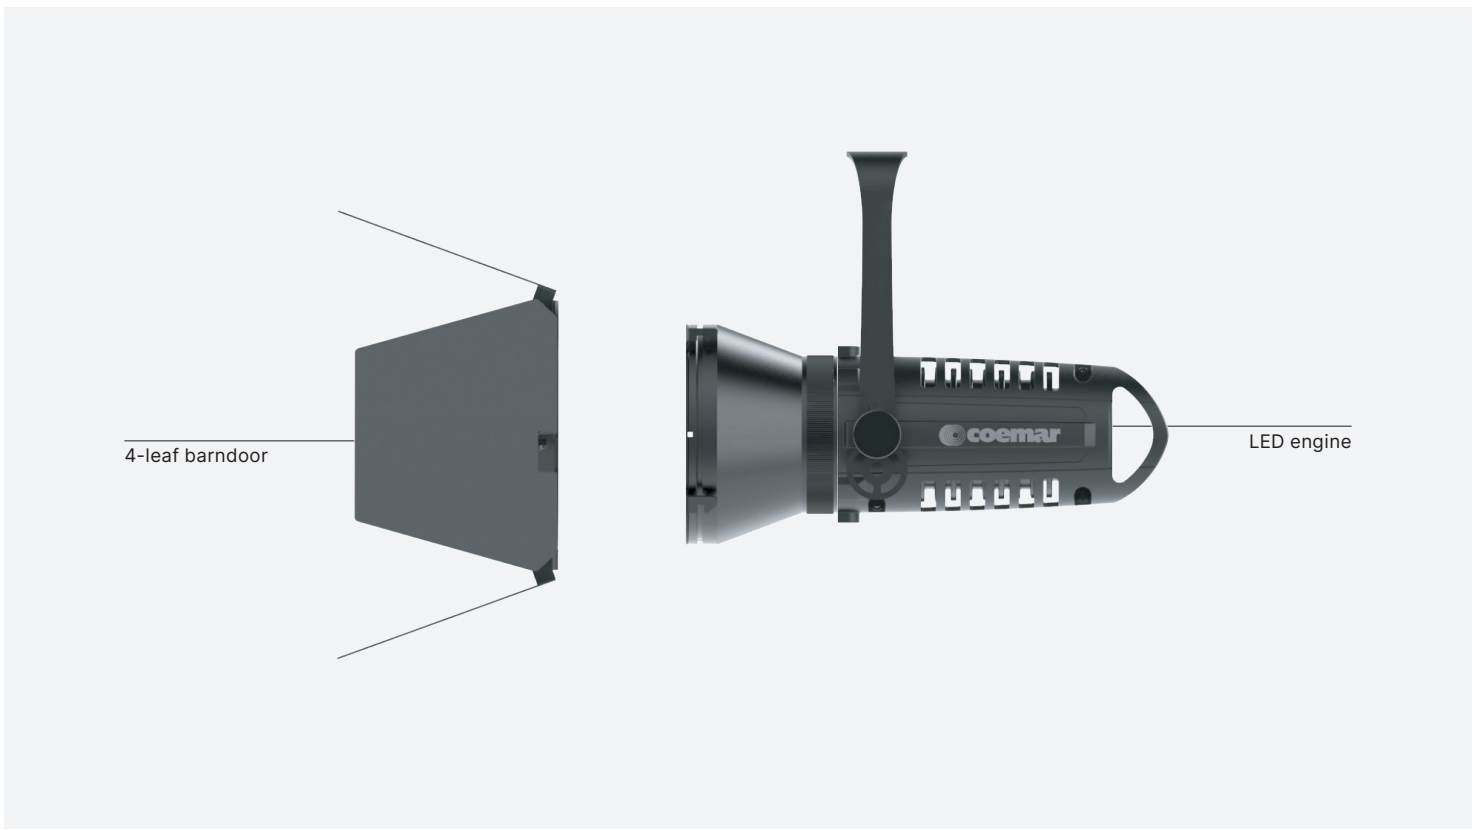

MiniLEDko Fresnel - Versions

Versions

Family	Version	Optic	Barrel	Accessories	Mounting	Controls
MiniLEDko	Fresnel	Zoom 9°-100°	Integrated Barrel	4-Leaf Barndoor Color Frame Holder Honeycomb 4/6 mm	Portable Track Canopy	DMX512 DALI On / Off On Board Potentiometer Bluetooth App