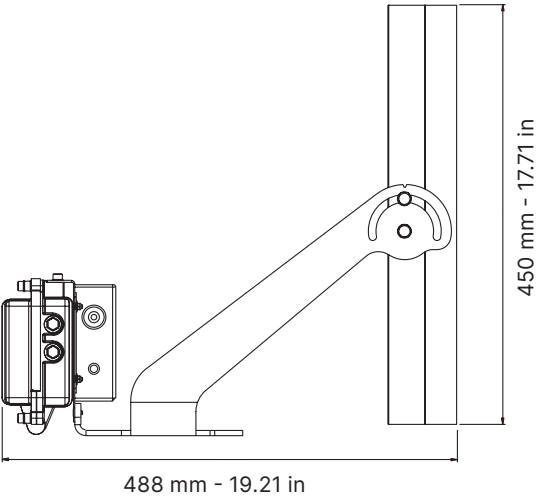

5 Channels

- 01 → Master Dimmer
- 02 → Spare Channel
- 03 → Dimmer Fine
- 04 → Strobe Effect
- 05 → Special Function

1 Channel

- 01 → Master Dimmer

Drawing Size