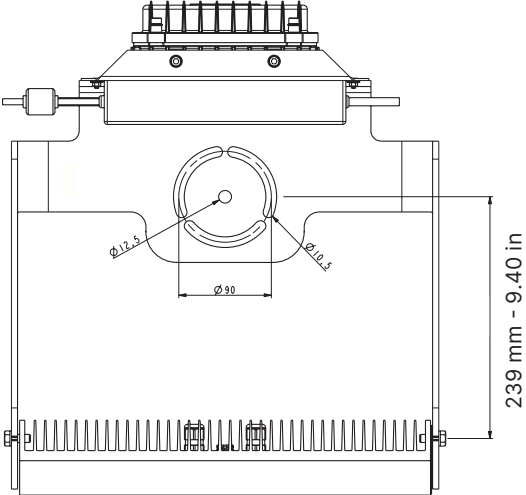

5 Channels

- 01 → Master Dimmer
- 02 → Spare Channel
- 03 → Dimmer Fine
- 04 → Strobe Effect
- 05 → Special Function

1 Channel

- 01 → Master Dimmer

Drawing Size