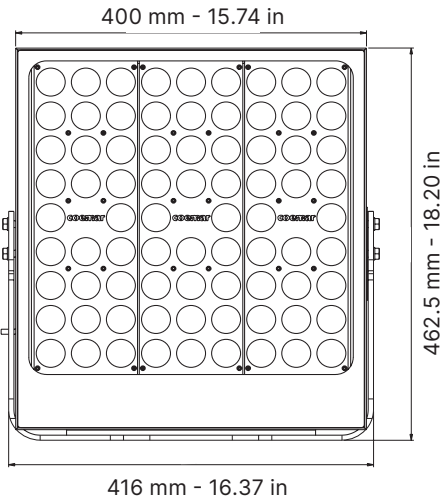

5 Channels

- 01 → Master Dimmer
- 02 → Spare Channel
- 03 → Dimmer Fine
- 04 → Strobe Effect
- 05 → Special Function

1 Channel

- 01 → Master Dimmer

Drawing Size