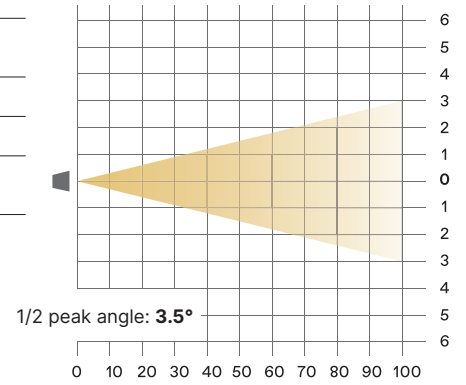

Physical

● Yoke	Manual (standard) or Pole Operated Pan-Tilt (Optional)
● Materials	Die-casting aluminium
● Weight	26.5 kg / 22.04 lbs
● Length	488 mm / 19.21 in
● Height	450 mm / 17.71 in
● Width	416 mm / 16.37 in
● IP Rating	IP65
● Color options	Black (standard), custom color on request (optional)

Panorama ACL

Optic: 1/2 peak angle 3.5°

Distance(m)	10	20	30	40	50	60	70	80	90	100	
lux	3.200K	28.927	7.232	3.214	1.808	1.157	804	590	452	357	289
Diameter Ø (m)	0,61	1,22	1,83	2,44	3,06	3,67	4,28	4,89	5,50	6,11	