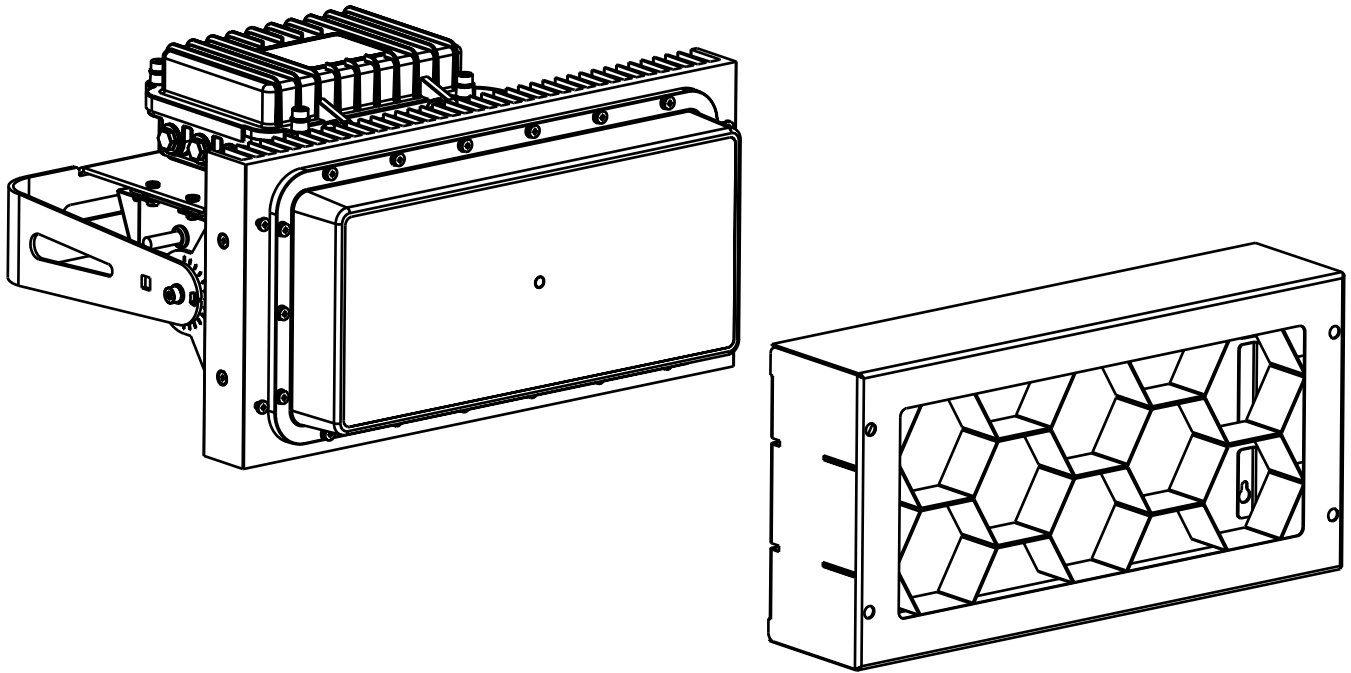

Louver for SunLite

Physical

Housing Color	Matt black
Housing Material	Stainless steel AISI304 Body
Safety Accessories	Stainless steel AISI304 Safety chain
Length	396 mm / 15.59 in
Height	195 mm / 7.67 in
Width	90 mm / 3.54 in
Weight	1.6 Kg / 3.53 lbs

Drawing size