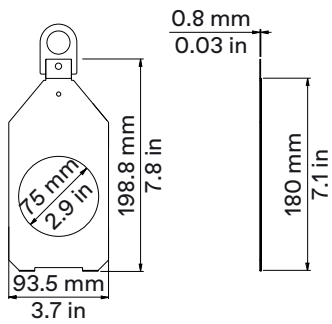

*Standard gobo holder

*Yoke