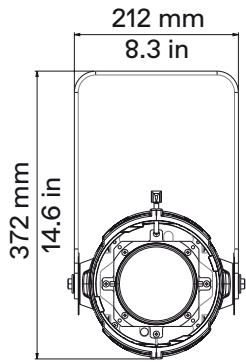

*Standard gobo holder

*Yoke