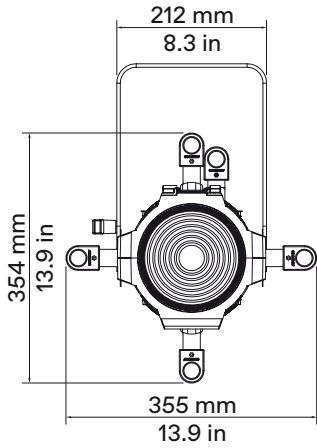

* with Profile Zoom 28°/40° optic