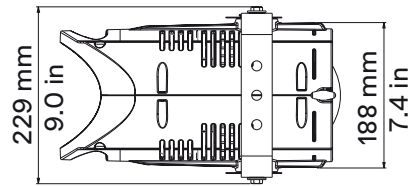

*Standard gobo holder

*Yoke